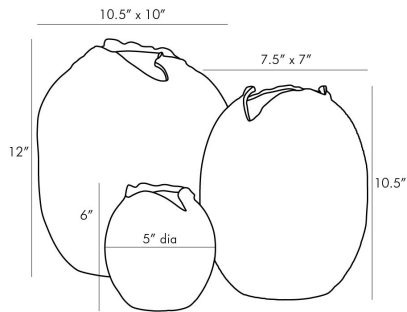

ARTERIORES

BLUME VASES, SET OF 3

7712

H: 6-12 IN, W: 5-10.5 IN, D: 5-10 IN

White Wash

Contract Suitable As Is

Deliver organic elegance to a tablescape with this set of ceramic vases. Each is different in shape and size and features a white-wash finish that creates faux bois texture. The mouth of each vase is organic in shape and tear-like—shaping a visual point of interest. This watertight trio is ideal for boasting various bouquets but is just as stunning as a grouped accent for a console table or bookshelf. finish will vary.

APPEARANCE

Material	Ceramic
Finish	White Wash
Finish Will Vary	true
Top Coat/Sealant	false

SHIPPING

Product Weight	10 LBS
Gross Weight 1	14.59 LBS
Shipping Box 1	H: 15 IN, L: 24 IN, W: 17 IN

ADDITIONAL INFO