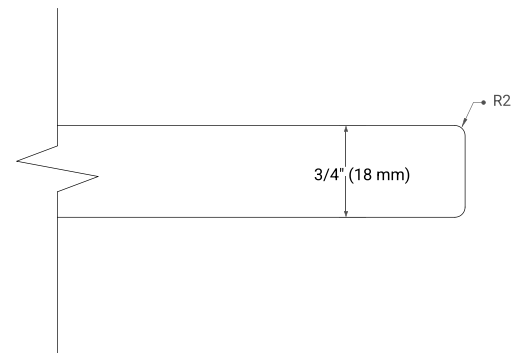

EDGE SIDE VIEW