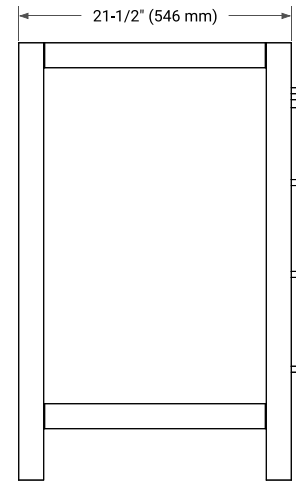

36" RIGHT OFFSET CABINET

BASE CABINET DIMENSIONS

36" W x 21.5" D x 34.5" H

FEATURES

- Solid wood frame & plywood panels
- Dovetail drawers and joints
- Soft closing doors & drawers

HARDWARE FINISHES*

Brushed Nickel   Satin Brass   Matte Black   Polished Chrome

Hardware comes preinstalled with the illustrated option. Other finishes are available on our online store if you prefer a different one.

AVAILABLE COLORS

White   Grey   Midnight Blue   Espresso   Oak

FRONT VIEW

SIDE VIEW

PLAN VIEW