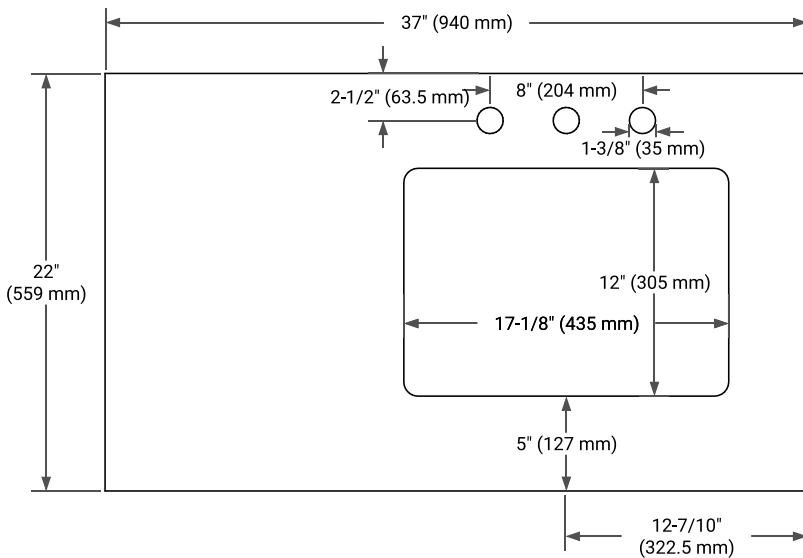

37" RIGHT RECTANGLE SINK COUNTERTOP WITH 0.75 IN. THICKNESS

OVERALL DIMENSIONS

37" W x 22" D x 0.75" H

COUNTERTOP OPTIONS

FEATURES

- Solid countertop with mitered edges & seams
- Undermount white rectangular sink
- Pre-drilled for 8" widespread faucet

INCLUDED

- Countertop
- Matching Backsplash
- Rectangle Sink

COUNTERTOP PLAN VIEW