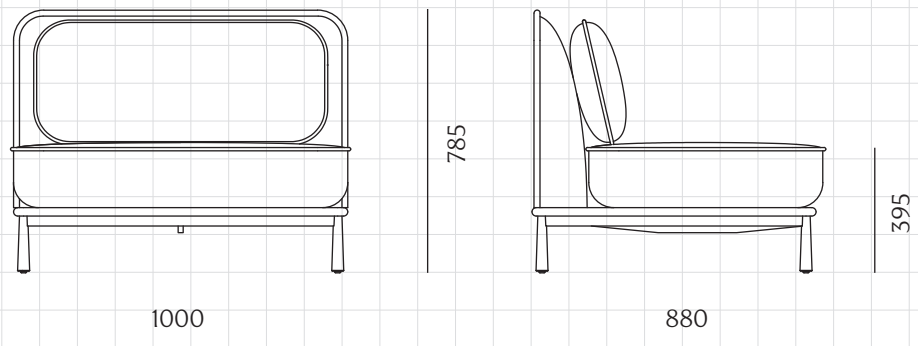

Arc Loveseat Middle Small

CODE
DIMENSIONS

AR-S431-M
W1000 x D880 x H785mm
Seating height: 395mm

NET WEIGHT
ENVIRONMENT
MATERIALS

40.0 kg
Indoor
Wood veneer base, Steel black powder coat matt leg, Upholstery
*Please refer to website or contact your local representative for complete material swatches.

SHIPPING

Package	Assembled		
Package Qty	1 pcs/box		
Packaging	Measurement (mm)	Volume (cbm)	Gross Weight (kg)
FCL	W1085 x D965 x H890	0.93	49.16
LCL/AIR	W1105 x D985 x H985	1.07	61.81