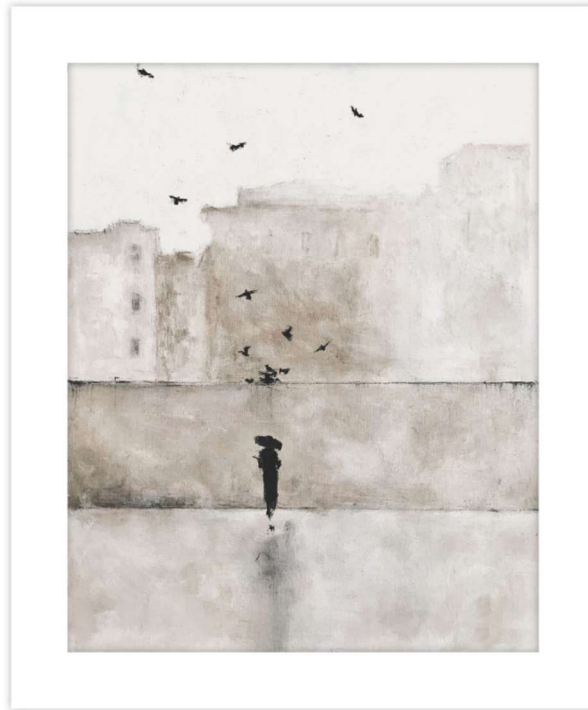

THEODORE ALEXANDER

England Moments 8

D3104S62065-5185

Wood Frame

Textured Paper

M5 - White Smooth + White Core Width:4"

F1360 - Antique Silver & Black Cap Frame - Width: 0.75

W 27½ x D 1¼ x H 32½ inches

Material(s):

Collection: Art by TA

Style: Modern / Formal Modern

Type: Décor / Wall Art