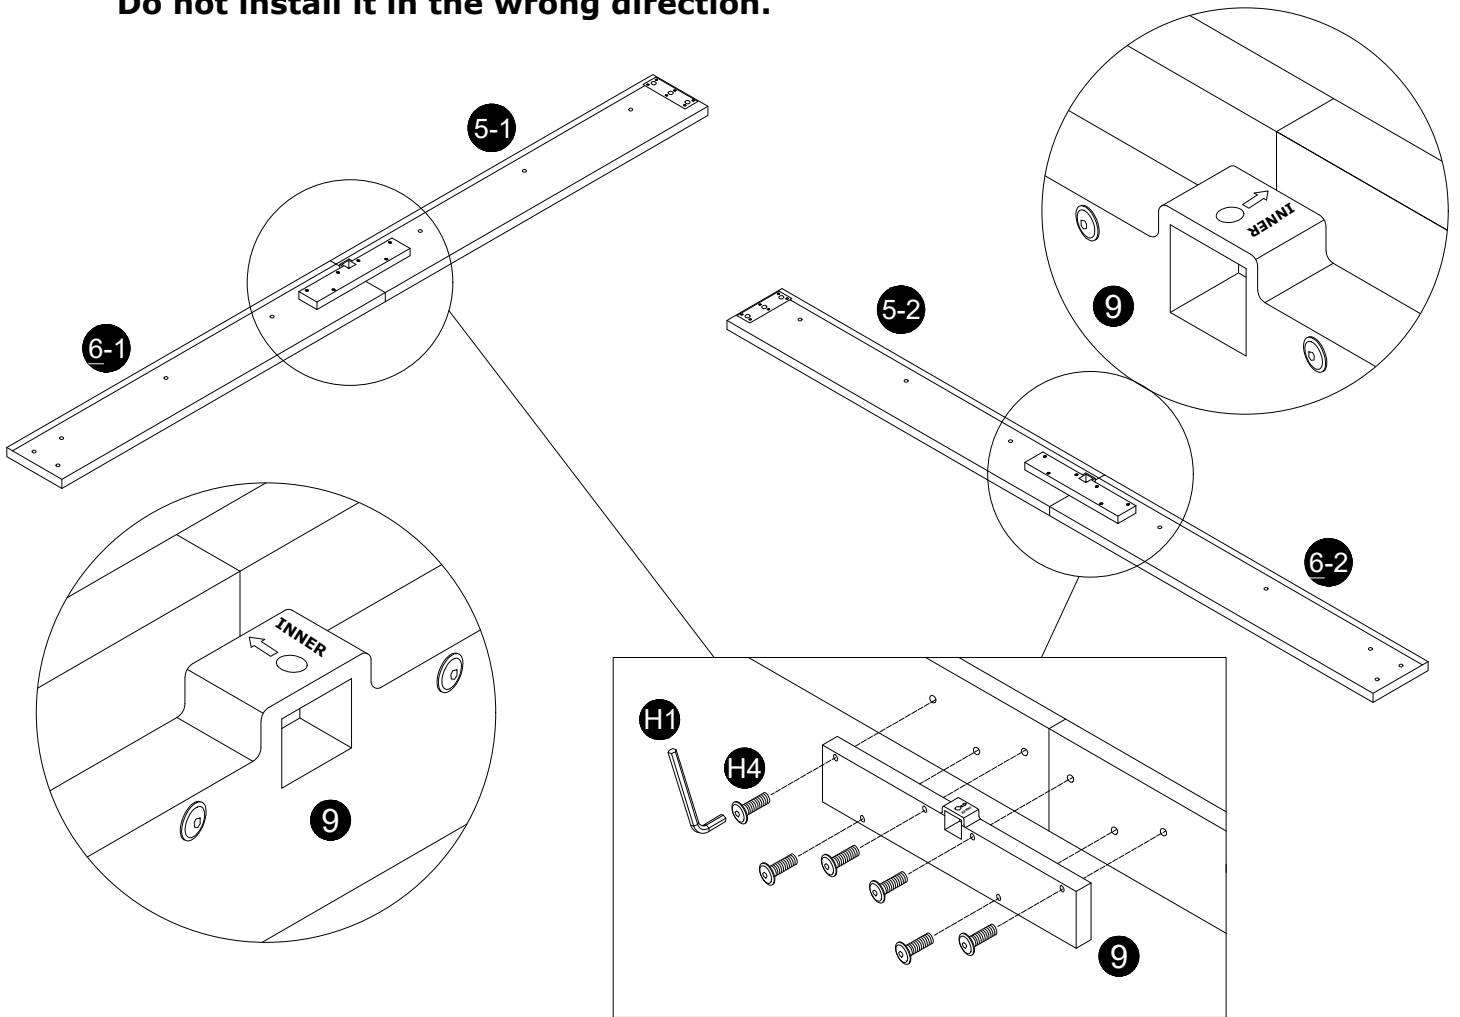

Please ensure to thoroughly inspect the small inner cardboard box containing the hardware, which are tied with a red string, before disposing of the box.

HARDWARE LIST

 H1 M5 x 1pc	 H2 M8x20mm x 9pcs	 H3 M8x50mm x 12pcs	 H4 M8x40mm x 49pcs
 H5 M8 x 6pcs	 H6 M8x22mm x 20pcs	 H7 M8x60mm x 1pc	

1

2

BEWARE OF CLAMP HAND

3

4 Important: Please pay attention to the installation direction of part 9. The arrow on top of part 9 should point towards the side rail. Do not install it in the wrong direction.

5

6

Do not fully tighten fixings!

7

Do not fully tighten fixings!

8

NOTE: Extra holes

9