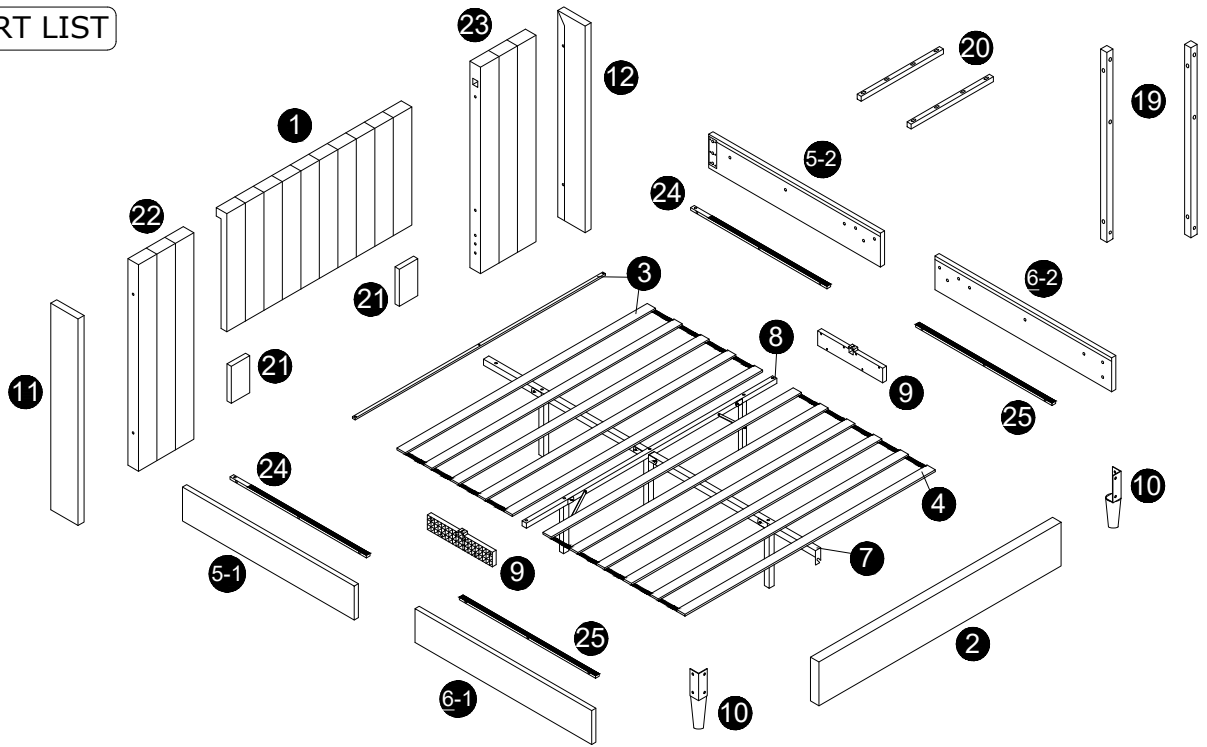

ASSEMBLY INSTRUCTION

Please **TEAR OFF** this shrink film from side!
DO NOT USE CUTTER!

IMPORTANT NOTE

1. For the protection of your furniture, place all parts on a clean and smooth surface to prevent any damage.
2. Keep fittings out of children's reach and keep children well away from construction area.
3. When moving your assembled bed. it is best to lift the bed and never to drag it.
4. Do not use this product if parts are missing, damaged or worn.
5. This product should only be used on firm, level ground.
6. Please periodically check all fittings and re-tighten as necessary.
7. Do not use the bed unless all bolts and screws are firmly secured.
8. For further assistance, please provide a screenshot of your order and contact us.

Minimum two
person assembly

PART LIST

<p>1 x 1pc</p>	<p>2 x 1pc</p>	<p>3 x 1pc</p>	<p>4 x 1pc</p>	
<p>5-1 x 1pc</p>	<p>5-2 x 1pc</p>	<p>6-1 x 1pc</p>	<p>6-2 x 1pc</p>	
<p>7 x 1pc</p>	<p>8 x 1pc</p>	<p>9 x 2pcs</p>	<p>10 x 2pcs</p>	
<p>11 x 1pc</p>	<p>12 x 1pc</p>	<p>19 x 2pcs</p>	<p>20 x 2pcs</p>	
<p>21 x 2pcs</p>	<p>22 x 1pc</p>	<p>23 x 1pc</p>	<p>24 x 2pcs</p>	<p>25 x 2pcs</p>

Please ensure to thoroughly inspect the small inner cardboard box containing the hardware, which are tied with a red string, before disposing of the box.

HARDWARE LIST

 H1 M5 x 1pc	 H2 M8x20mm x 9pcs	 H3 M8x50mm x 12pcs	 H4 M8x40mm x 49pcs
 H5 M8 x 6pcs	 H6 M8x22mm x 20pcs	 H7 M8x60mm x 1pc	

1

2

BEWARE OF CLAMP HAND

3

4 Important: Please pay attention to the installation direction of part 9. The arrow on top of part 9 should point towards the side rail. Do not install it in the wrong direction.