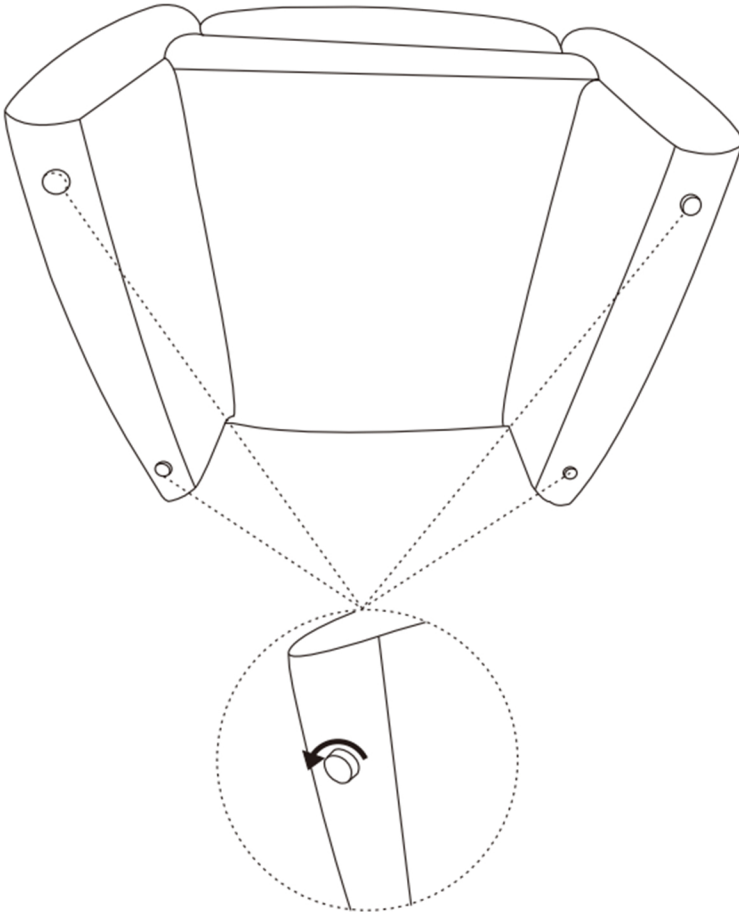

step 1

Please note: the legs of the chair can be adjusted by twisting the leveler on the tip of the legs as shown, it can help you use this chair on ground that is not flat, please check before you use the chair.