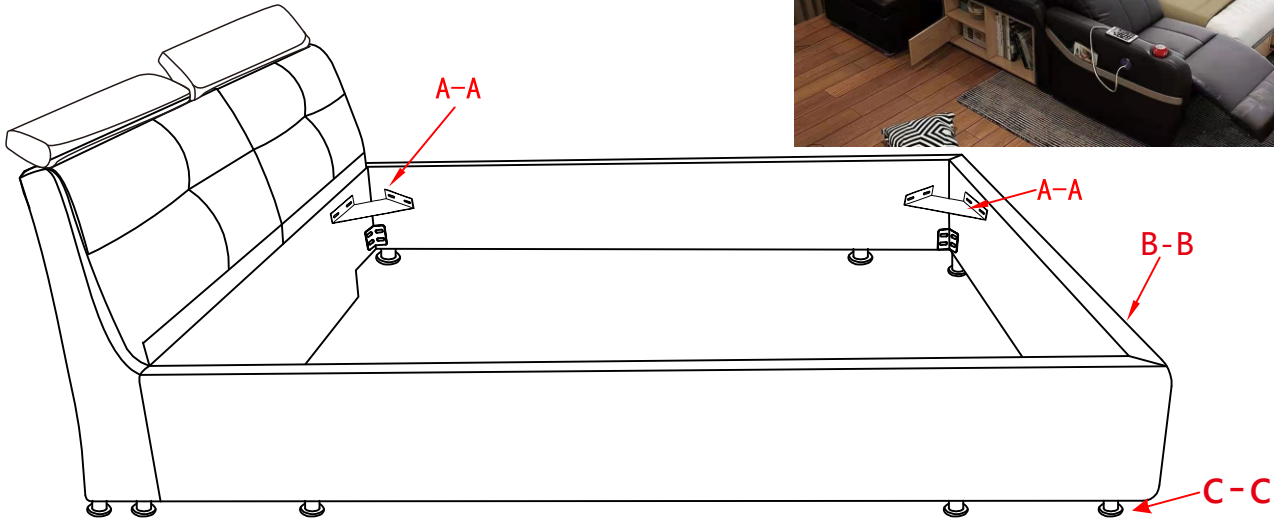

# Assembly Instruction

Model:M002

Mattress Size:for all size

| No. | items           | size    | pic | qty  |
|-----|-----------------|---------|-----|------|
| 1   | big bracket     |         |     | 8    |
| 2   | small bracket   | 8*10    |     | 8    |
| 3   | screw           | 8*25    |     | 42+2 |
| 4   | screw           | 8*50    |     | 12   |
| 5   | adjustable legs | 14-26cm |     | 6    |
| 6   | metal legs      | 5*7*5cm |     | 12   |
| 7   | bed slat        | 183*160 |     | 1    |

C-Decomposition step

A-A

B-B

C-C

adjustable legs