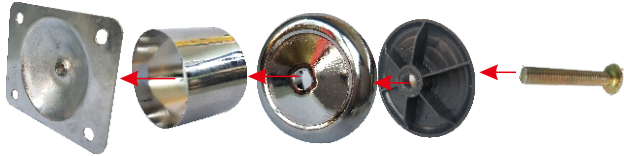

# Assembly Instruction

Model:M002

Mattress Size:for all size

| No. | items           | size    | pic | qty  |
|-----|-----------------|---------|-----|------|
| 1   | big bracket     |         |     | 8    |
| 2   | small bracket   | 8*10    |     | 8    |
| 3   | screw           | 8*25    |     | 42+2 |
| 4   | screw           | 8*50    |     | 12   |
| 5   | adjustable legs | 14-26cm |     | 6    |
| 6   | metal legs      | 5*7*5cm |     | 12   |
| 7   | bed slat        | 183*160 |     | 1    |

C-Decomposition step

A-A

B-B

C-C

adjustable legs