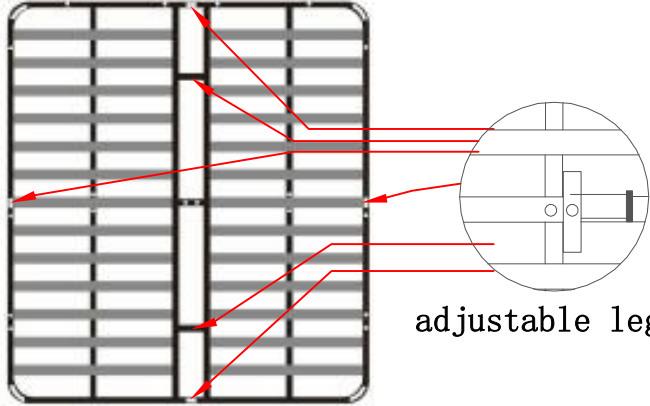

# Assembly Instruction

Model:M002

Mattress Size:for all size

| No. | items           | size    | pic | qty  |
|-----|-----------------|---------|-----|------|
| 1   | big bracket     |         |     | 8    |
| 2   | small bracket   | 8*10    |     | 8    |
| 3   | screw           | 8*25    |     | 42+2 |
| 4   | screw           | 8*50    |     | 12   |
| 5   | adjustable legs | 14-26cm |     | 6    |
| 6   | metal legs      | 5*7*5cm |     | 12   |
| 7   | bed slat        | 183*160 |     | 1    |

C-Decomposition step

A-A

B-B

C-C

adjustable legs