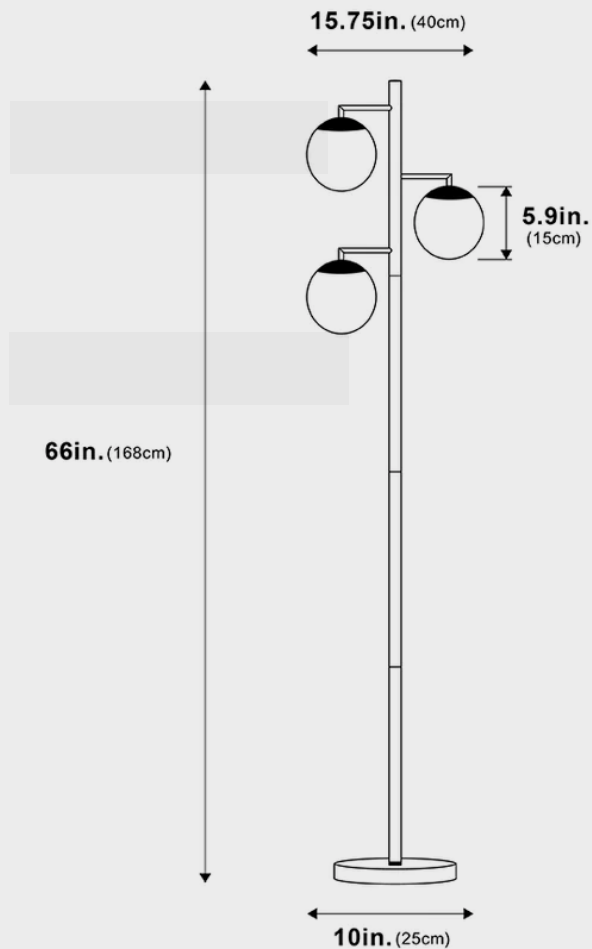

Cosmic Glow Floor Lamp

Experience the Cosmic Glow Floor Lamp's Radiance: Our floor lamp collection brings the magnificent splendor of the universe into your living area. The Cosmic Glow Floor Lamp is a spectacular addition to your decoration, handcrafted with detailed details and inspired by the grandeur of the universe.

Dimensions	10"x66" Lampshade Diameter: 5.9"
Weight	5.5kg
Materials & Finish	Metal + Glass Body Color: Brass
Certification	c us Dry location
Illumination	Type: LED Wattage: Max 100W, 800lm
Power Source	Plug-in
Lead Time	4-7 days