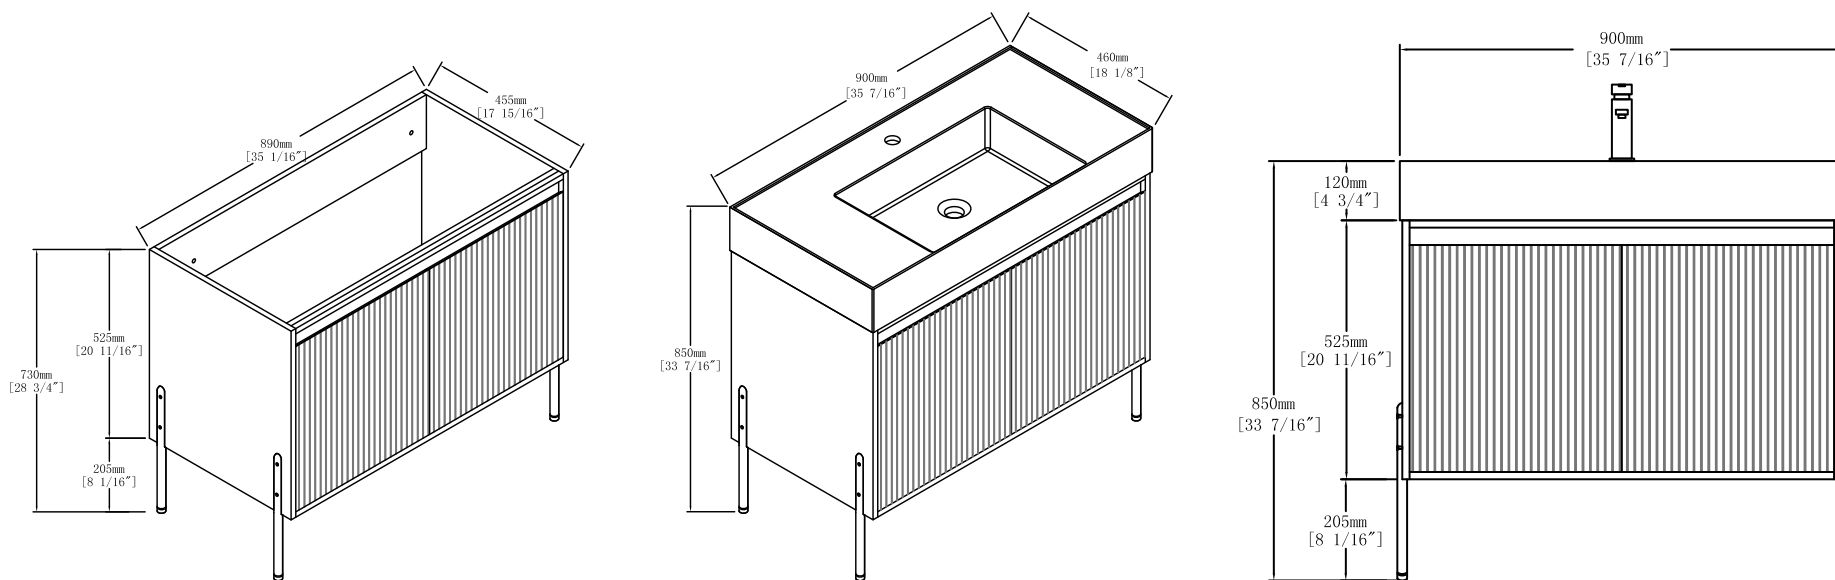

SPECIFICATIONS / TECHNICAL DATA

CROWNPOINT

VANITY COLLECTION

36"

ATTENTION! Dimensions may vary by up to 3/8". It is highly recommended to pull all dimensions of actual model for installation and measuring purposes.

MODEL# CR36