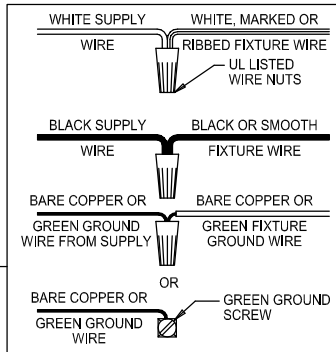

Assembly & Installation Instructions

CAUTION: Read instructions carefully and turn electricity off at main circuit breaker panel before beginning installation.

WARNING - If any Special Control Devices are used with this Fixture, Follow the Instructions Carefully to assure full compliance with N.E.C. requirements. If there are any questions, contact a Qualified Electrical Contractor.

CAUTION - All glass is fragile, use care when handling Glass component(s) and or Lamp(s).

CANOPY MOUNTING & WIRE CONNECTION ASSEMBLY STEPS:

1. M → L
2. K, J → L
3. E → A
4. A, B → C
5. F → G
6. D, H → A