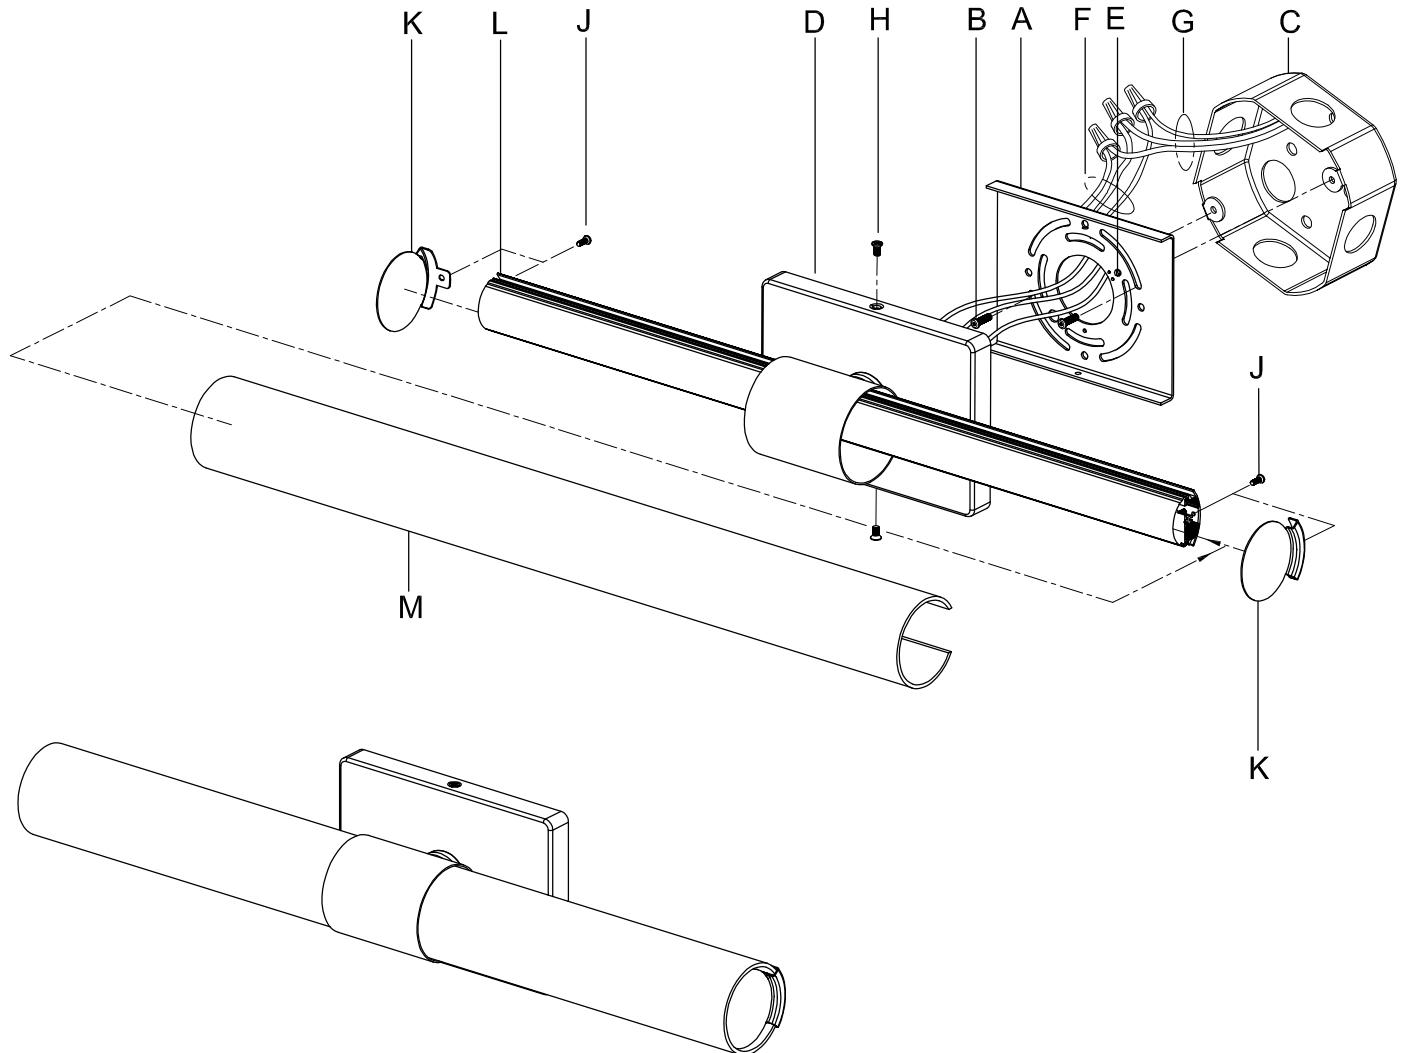

Assembly & Installation Instructions

CAUTION: Read instructions carefully and turn electricity off at main circuit breaker panel before beginning installation.

*****

WARNING - If any Special Control Devices are used with this Fixture, Follow the Instructions Carefully to assure full compliance with N.E.C. requirements. If there are any questions, contact a Qualified Electrical Contractor.

WARNING - This product contains chemicals known to the State of California to cause cancer, birth defects and /or other reproductive harm. Thoroughly wash hands after installing, handling, cleaning, or otherwise touching this product.

CAUTION - All glass is fragile, use care when handling Glass component(s) and or Lamp(s).

*****

CANOPY MOUNTING & WIRE CONNECTION ASSEMBLY STEPS:

1. M → L
2. K, J → L
3. E → A
4. A, B → C
5. F → G
6. D, H → A

B, C & G
(NOT FURNISHED)
(NO INCLUIDA)
(NON FOURNIE)