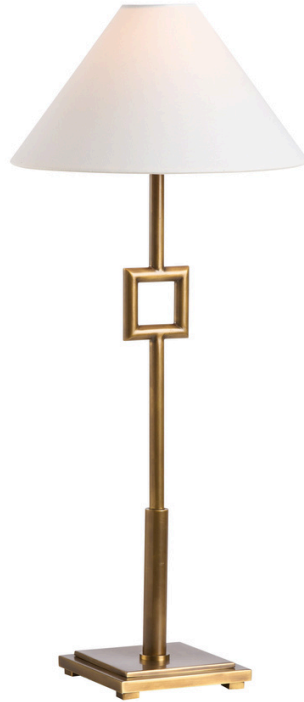

WILDWOOD CHELSEA HOUSE

70259 • Overhill Table Lamp - Aged Brass

28h x 6w x 6d
Metal
Aged Brass

This sleek metal table lamp features a modern silhouette with a bold square accent, adding a touch of architectural elegance. Finished in a rich aged brass, it exudes warmth and sophistication, making it a perfect statement piece for any contemporary or classic space. Designed by Jamie Merida.