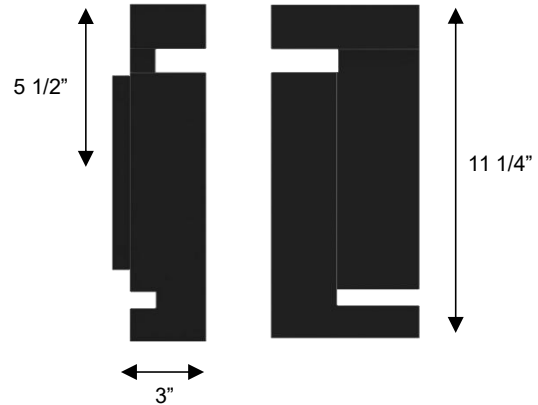

ALTECK

DANCE

Wall Sconce

AW0036-3CCT-W

DIMENSIONS

Height: 11 1/4"

Width/Diameter: 5"

Depth: 3"

Minimum Height:

Maximum Height:

Canopy/Backplate: 6 1/2"x4 3/4"

Product Weight: 3.5 lb

SPECIFICATIONS

Location Listed: Wet

IP Rating: IP44

Rated Life: 54000 Hours

Standards: ETL, cETL, ADA

Input: 120~277 VAC, 50/60Hz

TRIAC Dimming: 100-10%

Mounting: Wall Mount

Color Temperature: Adjustable

3000K/4000K/5000K

CRI Rating: 80

Material: Stainless steel

Diffuser Material: Glass

AVAILABLE FINISHES

ORDERING INFORMATION

AW0036-3CCT-W	COLOR TEMP	FINISH	VOLTAGE	WATTS	DELIVERED LUMENS
	3000K/4000K/5000K	BK BLACK	120~277V	24W	720

Example: AW0036-3CCT-W-BK

For customer requests please contact: info@altecklighting.com

altecklighting.com