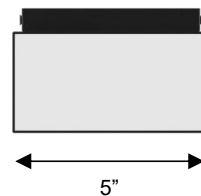

ALTECK

DANCE

Wall Sconce

AW0036-3CCT-W

DIMENSIONS

Height: 11 1/4"

Width/Diameter: 5"

Depth: 3"

Minimum Height:

Maximum Height:

Canopy/Backplate: 6 1/2"x4 3/4"

Product Weight: 3.5 lb

SPECIFICATIONS

Location Listed: Wet

IP Rating: IP44

Rated Life: 54000 Hours

Standards: ETL, cETL, ADA

Input: 120~277 VAC, 50/60Hz

TRIAC Dimming: 100-10%

Mounting: Wall Mount

Color Temperature: Adjustable

3000K/4000K/5000K

CRI Rating: 80

Material: Stainless steel

Diffuser Material: Glass

AVAILABLE FINISHES

ORDERING INFORMATION

AW0036-3CCT-W	COLOR TEMP	FINISH	VOLTAGE	WATTS	DELIVERED LUMENS
	3000K/4000K/5000K	BK BLACK	120~277V	24W	720

Example: AW0036-3CCT-W-BK

For customer requests please contact: info@altecklighting.com

altecklighting.com