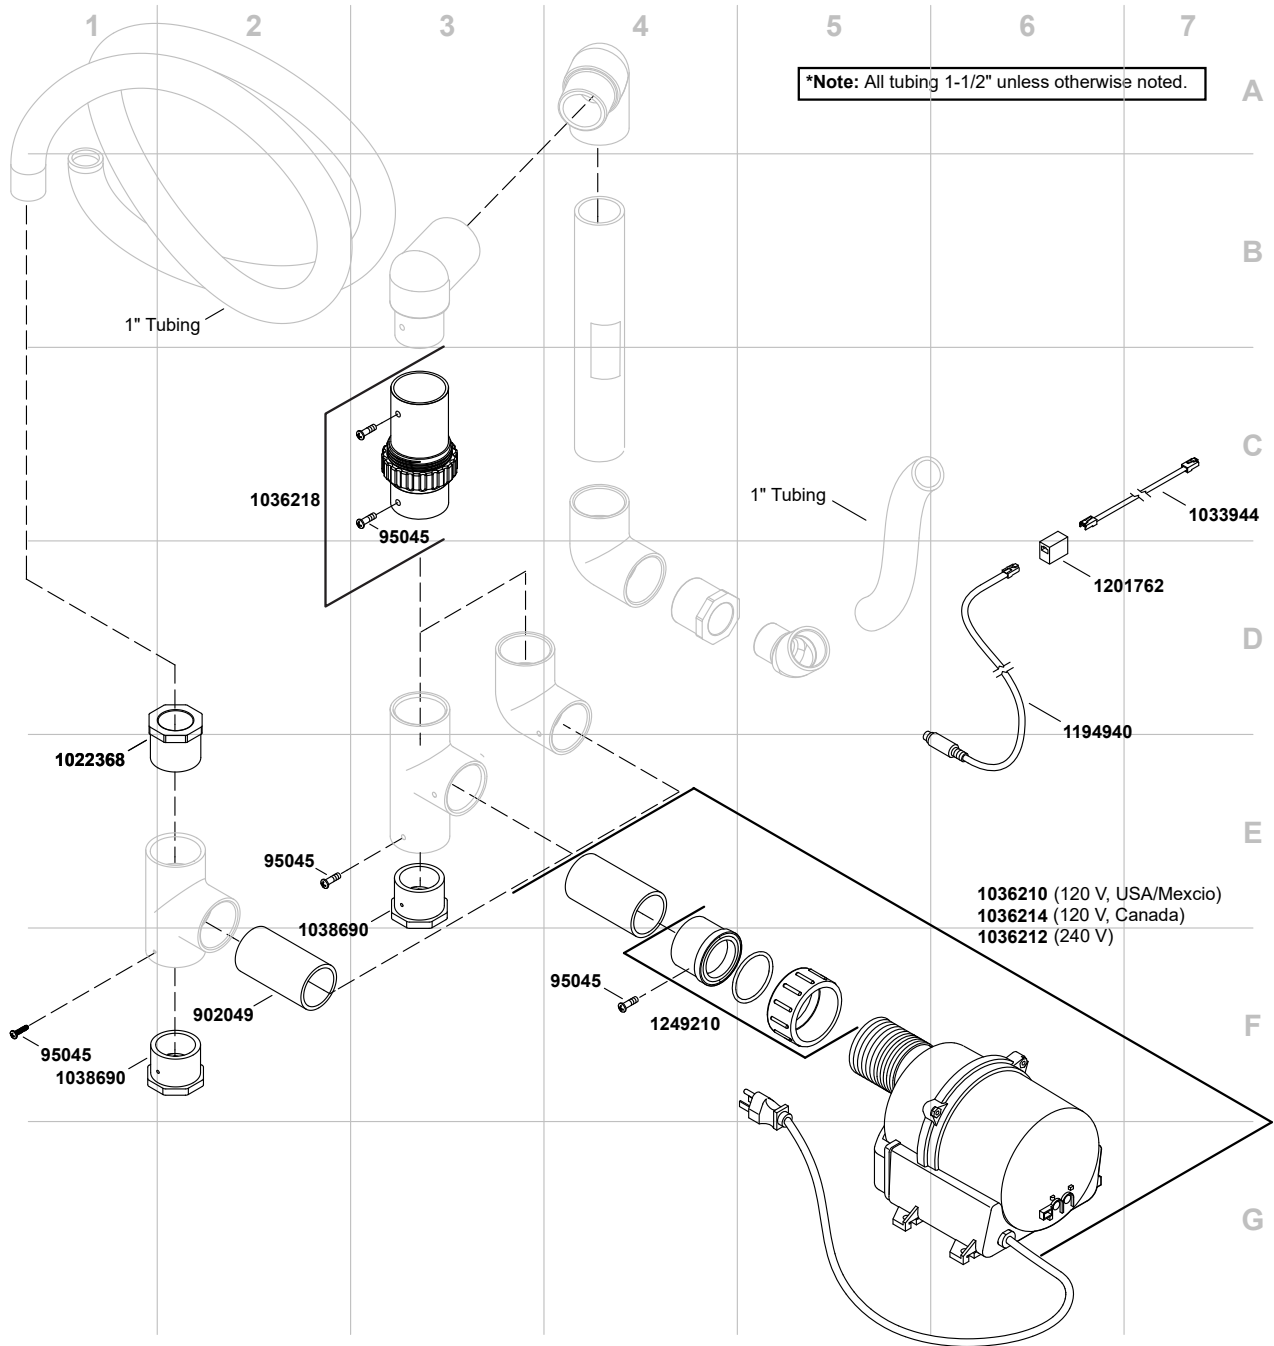

Archer®

60" x 30" integral apron Heated BubbleMassage™ air bath with Bas K-1947-GHLAW-0

NOTE: Bath size and shape shown may vary.

Archer®

60" x 30" integral apron Heated BubbleMassage™ air bath with Bas K-1947-GHLAW-0

Archer®

60" x 30" integral apron Heated BubbleMassage™ air bath with Bas
K-1947-GHLAW-0