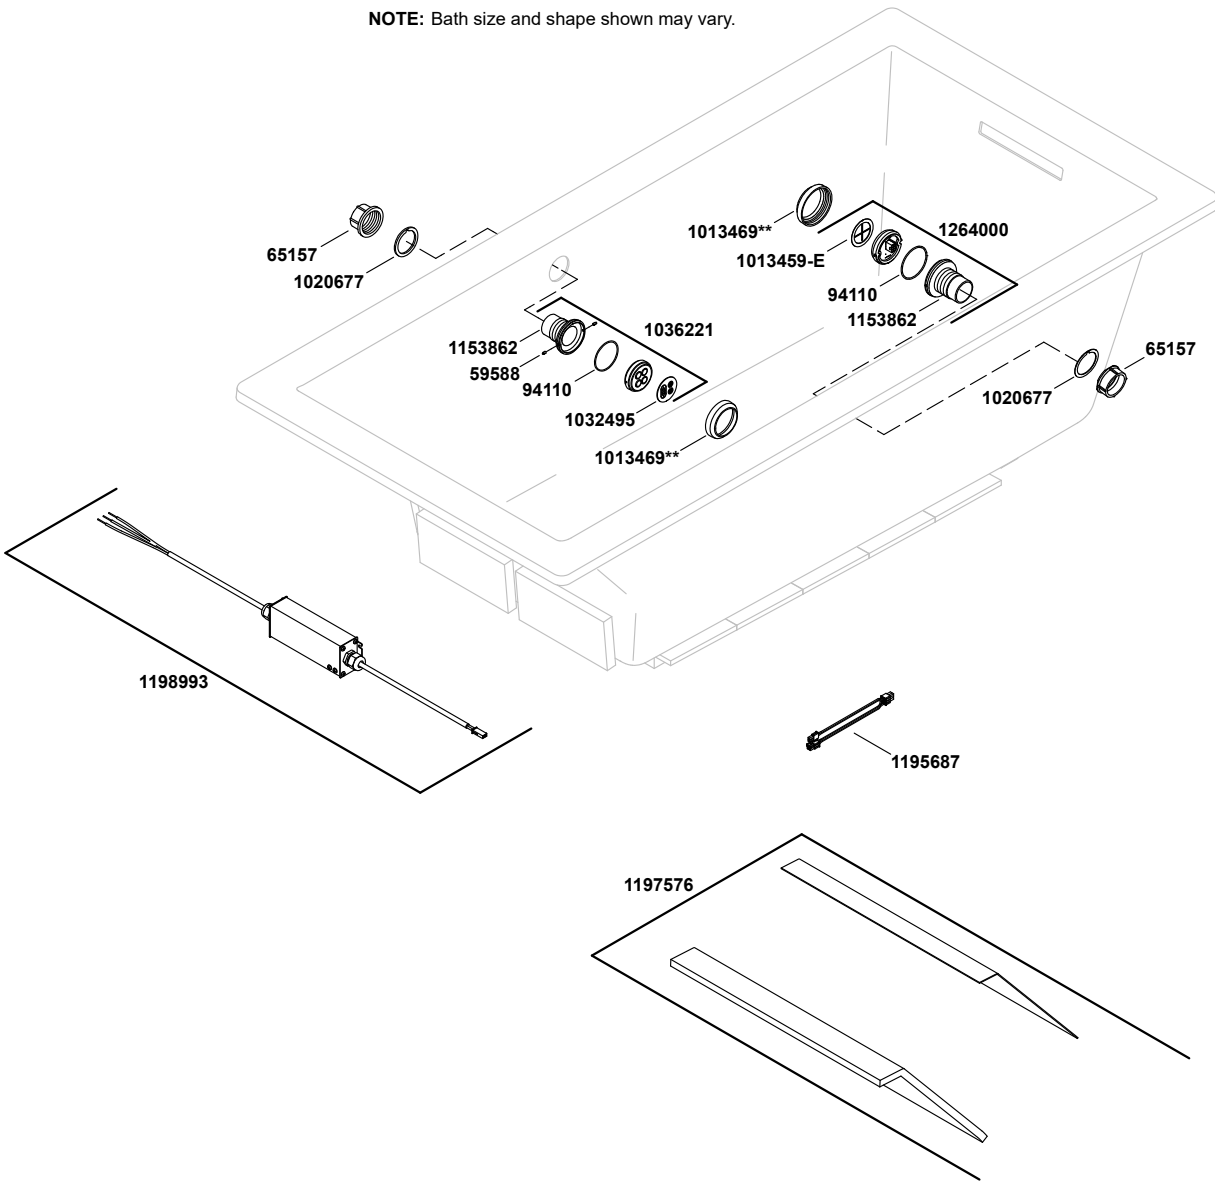

Archer®

60" x 30" integral apron Heated BubbleMassage™ air bath with Bas K-1947-GHLAW-0

NOTE: Bath size and shape shown may vary.

Archer®

60" x 30" integral apron Heated BubbleMassage™ air bath with Bas K-1947-GHLAW-0

Archer®

60" x 30" integral apron Heated BubbleMassage™ air bath with Bas
K-1947-GHLAW-0