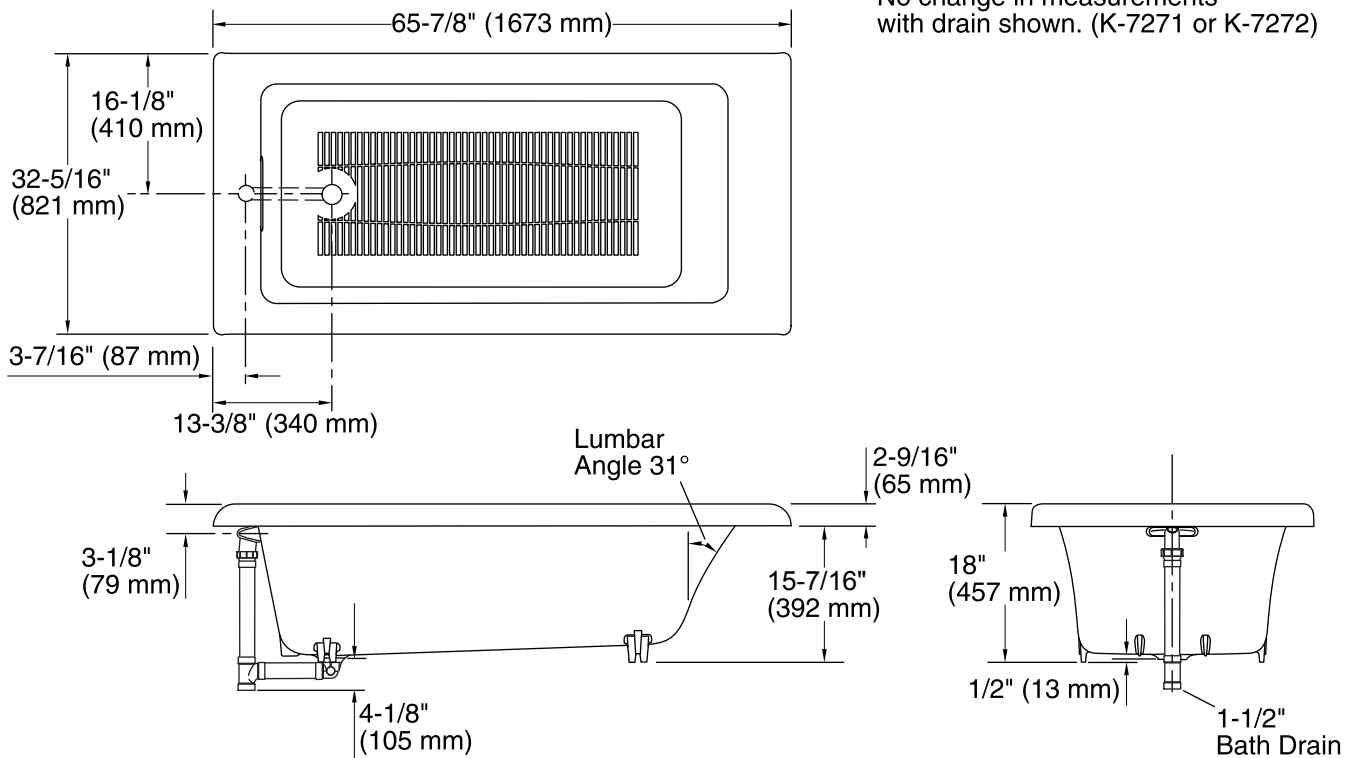

Features

- Cast iron with Safeguard® finish
- Drop-in installation
- Integral grip rail along sides of bath
- Comfort Depth® with low step-over height and slotted overflow increases bathing depth
- Optional wood seat available
- Less all trim
- 65-7/8" (1673 mm) x 32-5/16" (821 mm) x 18" (457 mm)

Available Color/Finishes

Color tiles intended for reference only.

Color	Code	Description
-------	------	-------------

0	White
---	-------

96	Biscuit
----	---------

No change in measurements with drain shown. (K-7271 or K-7272)

Technical Information

All product dimensions are nominal.

Installation:	Drop-in
Drain location:	Reversible
Basin area, bottom:	45-3/4" x 21-3/8" (1162 mm x 543 mm)
Basin area, top:	53-7/8" x 25-1/8" (1368 mm x 638 mm)
Minimum floor load:	61 lbs/ft ² (297.8 kg/m ²)
Water capacity:	61 gal (230.9 L)
Cutout:	Drop-in, 64-3/8" x 27-5/16" (1635 mm x 694 mm)