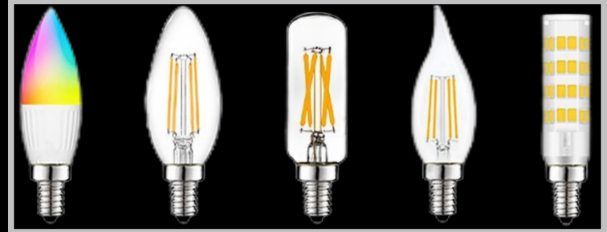

PRODUCT DIMENSIONS

Compatile With Varity of E14 Socket Bulbs
BULBS NOT INCLUDED

Multiple hanging methods

**SHELL-SHAPED
CRYSTAL CHANDELIER**