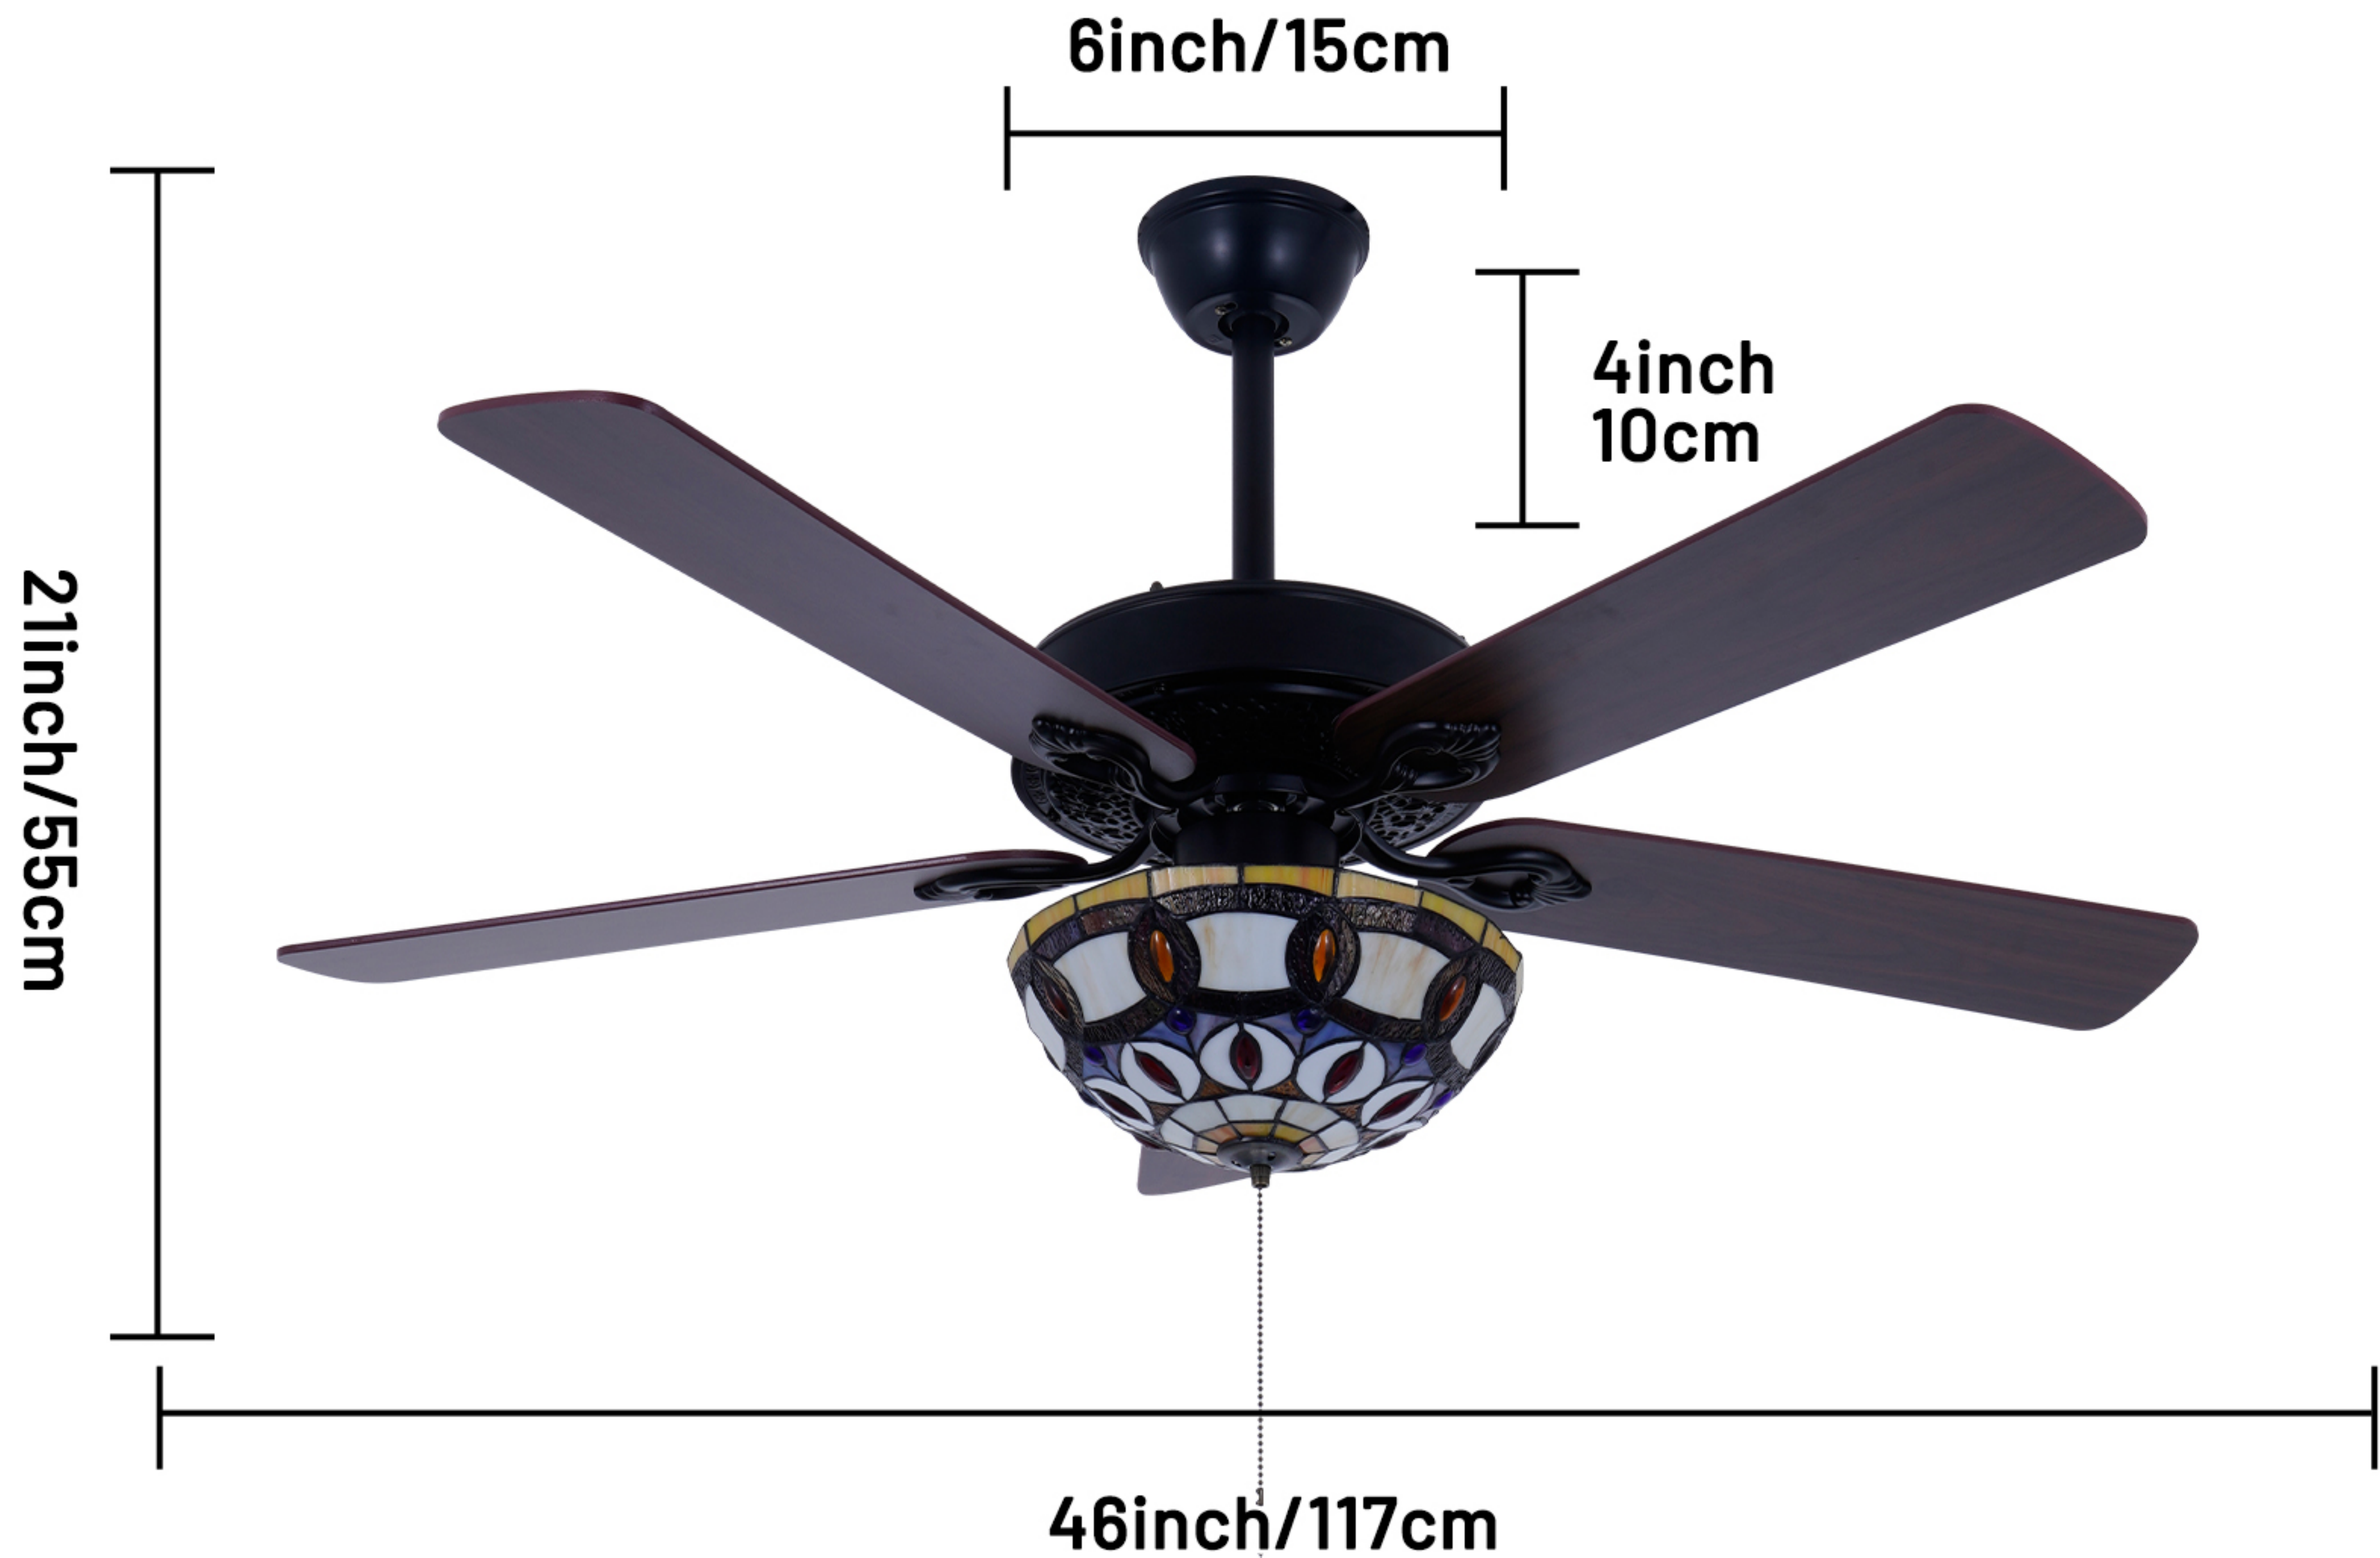

PRODUCT DIMENSIONS

E26 BASE TYPE BULBS

RECOMMENDED BULBS

E26A17 / E26A19 / E26B17 / E26C15

Bulbs are Not Included

8inch
20cm

4inch
10cm