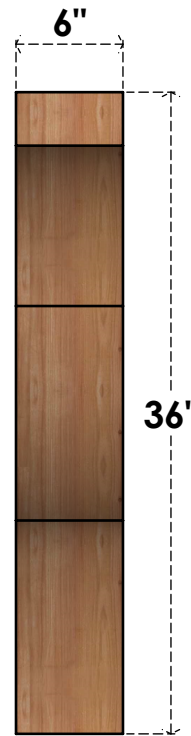

BRC06X36X36FSTOORWR

6"W X 36"D X 36"H FUNSTON ROUGH SAWN BRACE, WESTERN RED CEDAR

SIDE

FRONT

EKENA MILLWORK
2300 WEST MAIN ST.
CLARKSVILLE, TX 75426
TOLL FREE: 866-607-0453
WWW.EKENAMILLWORK.COM

NOTES

1. INSTALLATION TO BE COMPLETED IN ACCORDANCE WITH MANUFACTURER'S SPECIFICATIONS.
2. DRAWING MAY NOT BE TO SCALE
3. THIS DRAWING IS INTENDED FOR DESIGN AND PLANNING PURPOSES ONLY.
4. ALL INFORMATION CONTAINED HEREIN WAS CURRENT AT THE TIME OF DEVELOPMENT BUT MUST BE REVIEWED AND APPROVED BY THE PRODUCT MANUFACTURER TO BE CONSIDERED ACCURATE.
5. PRODUCTS ARE NOT KILN DRIED. THIS ITEM IS UNIQUE AND WILL CONTAIN THE NATURAL VARIATIONS THAT THE WOOD SPECIES OFFERS. THIS MAY RESULT IN VARIATIONS UP TO 1/4"