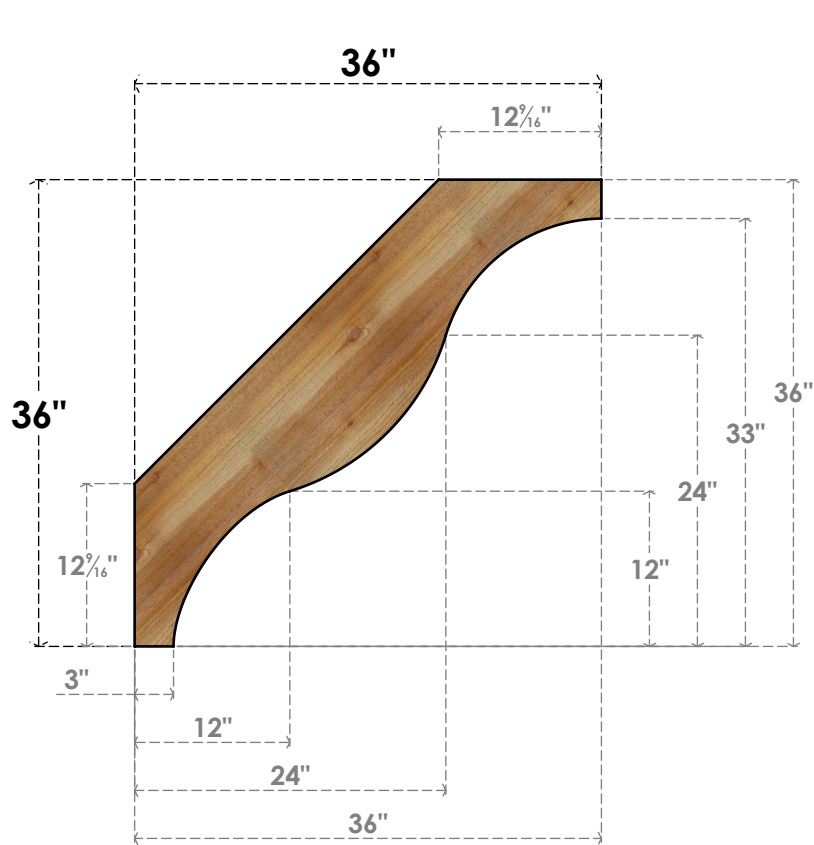

BRC06X36X36FSTOORWR

6"W X 36"D X 36"H FUNSTON ROUGH SAWN BRACE, WESTERN RED CEDAR

SIDE

FRONT

EKENA MILLWORK
2300 WEST MAIN ST.
CLARKSVILLE, TX 75426
TOLL FREE: 866-607-0453
WWW.EKENAMILLWORK.COM

NOTES

1. INSTALLATION TO BE COMPLETED IN ACCORDANCE WITH MANUFACTURER'S SPECIFICATIONS.
2. DRAWING MAY NOT BE TO SCALE
3. THIS DRAWING IS INTENDED FOR DESIGN AND PLANNING PURPOSES ONLY.
4. ALL INFORMATION CONTAINED HEREIN WAS CURRENT AT THE TIME OF DEVELOPMENT BUT MUST BE REVIEWED AND APPROVED BY THE PRODUCT MANUFACTURER TO BE CONSIDERED ACCURATE.
5. PRODUCTS ARE NOT KILN DRIED. THIS ITEM IS UNIQUE AND WILL CONTAIN THE NATURAL VARIATIONS THAT THE WOOD SPECIES OFFERS. THIS MAY RESULT IN VARIATIONS UP TO 1/4"