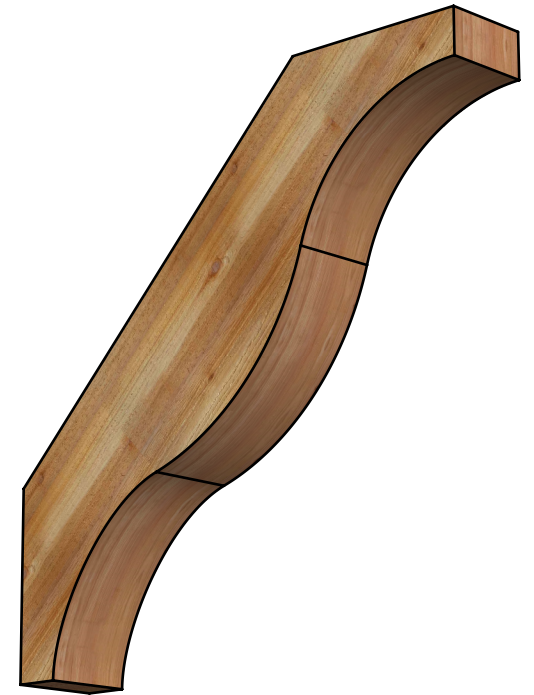

BRC06X36X36FSTOORWR

6"W X 36"D X 36"H FUNSTON ROUGH SAWN BRACE, WESTERN RED CEDAR

SIDE

FRONT

EKENA MILLWORK
2300 WEST MAIN ST.
CLARKSVILLE, TX 75426
TOLL FREE: 866-607-0453
WWW.EKENAMILLWORK.COM

NOTES

1. INSTALLATION TO BE COMPLETED IN ACCORDANCE WITH MANUFACTURER'S SPECIFICATIONS.
2. DRAWING MAY NOT BE TO SCALE
3. THIS DRAWING IS INTENDED FOR DESIGN AND PLANNING PURPOSES ONLY.
4. ALL INFORMATION CONTAINED HEREIN WAS CURRENT AT THE TIME OF DEVELOPMENT BUT MUST BE REVIEWED AND APPROVED BY THE PRODUCT MANUFACTURER TO BE CONSIDERED ACCURATE.
5. PRODUCTS ARE NOT KILN DRIED. THIS ITEM IS UNIQUE AND WILL CONTAIN THE NATURAL VARIATIONS THAT THE WOOD SPECIES OFFERS. THIS MAY RESULT IN VARIATIONS UP TO 1/4"