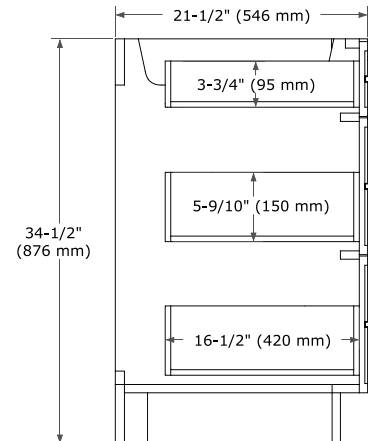

KELLY 42" SINGLE SINK BASE CABINET

ARIEL

BASE CABINET DIMENSIONS

42" W x 21.5" D x 34.5" H

FEATURES

- Solid wood frame and Plywood
- Soft-close system
- Dovetail construction
- Stylish Slim Shaker Door
- Pull-out inside drawer
- Adjustable shelf

SIDE VIEW

PLAN VIEW