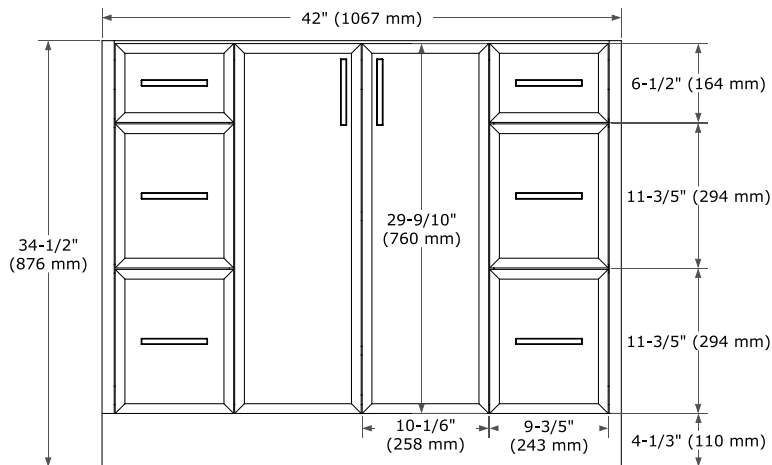

KELLY 42" SINGLE SINK BASE CABINET

ARIEL

BASE CABINET DIMENSIONS

42" W x 21.5" D x 34.5" H

FEATURES

- Solid wood frame and Plywood
- Soft-close system
- Dovetail construction
- Stylish Slim Shaker Door
- Pull-out inside drawer
- Adjustable shelf

SIDE VIEW

PLAN VIEW