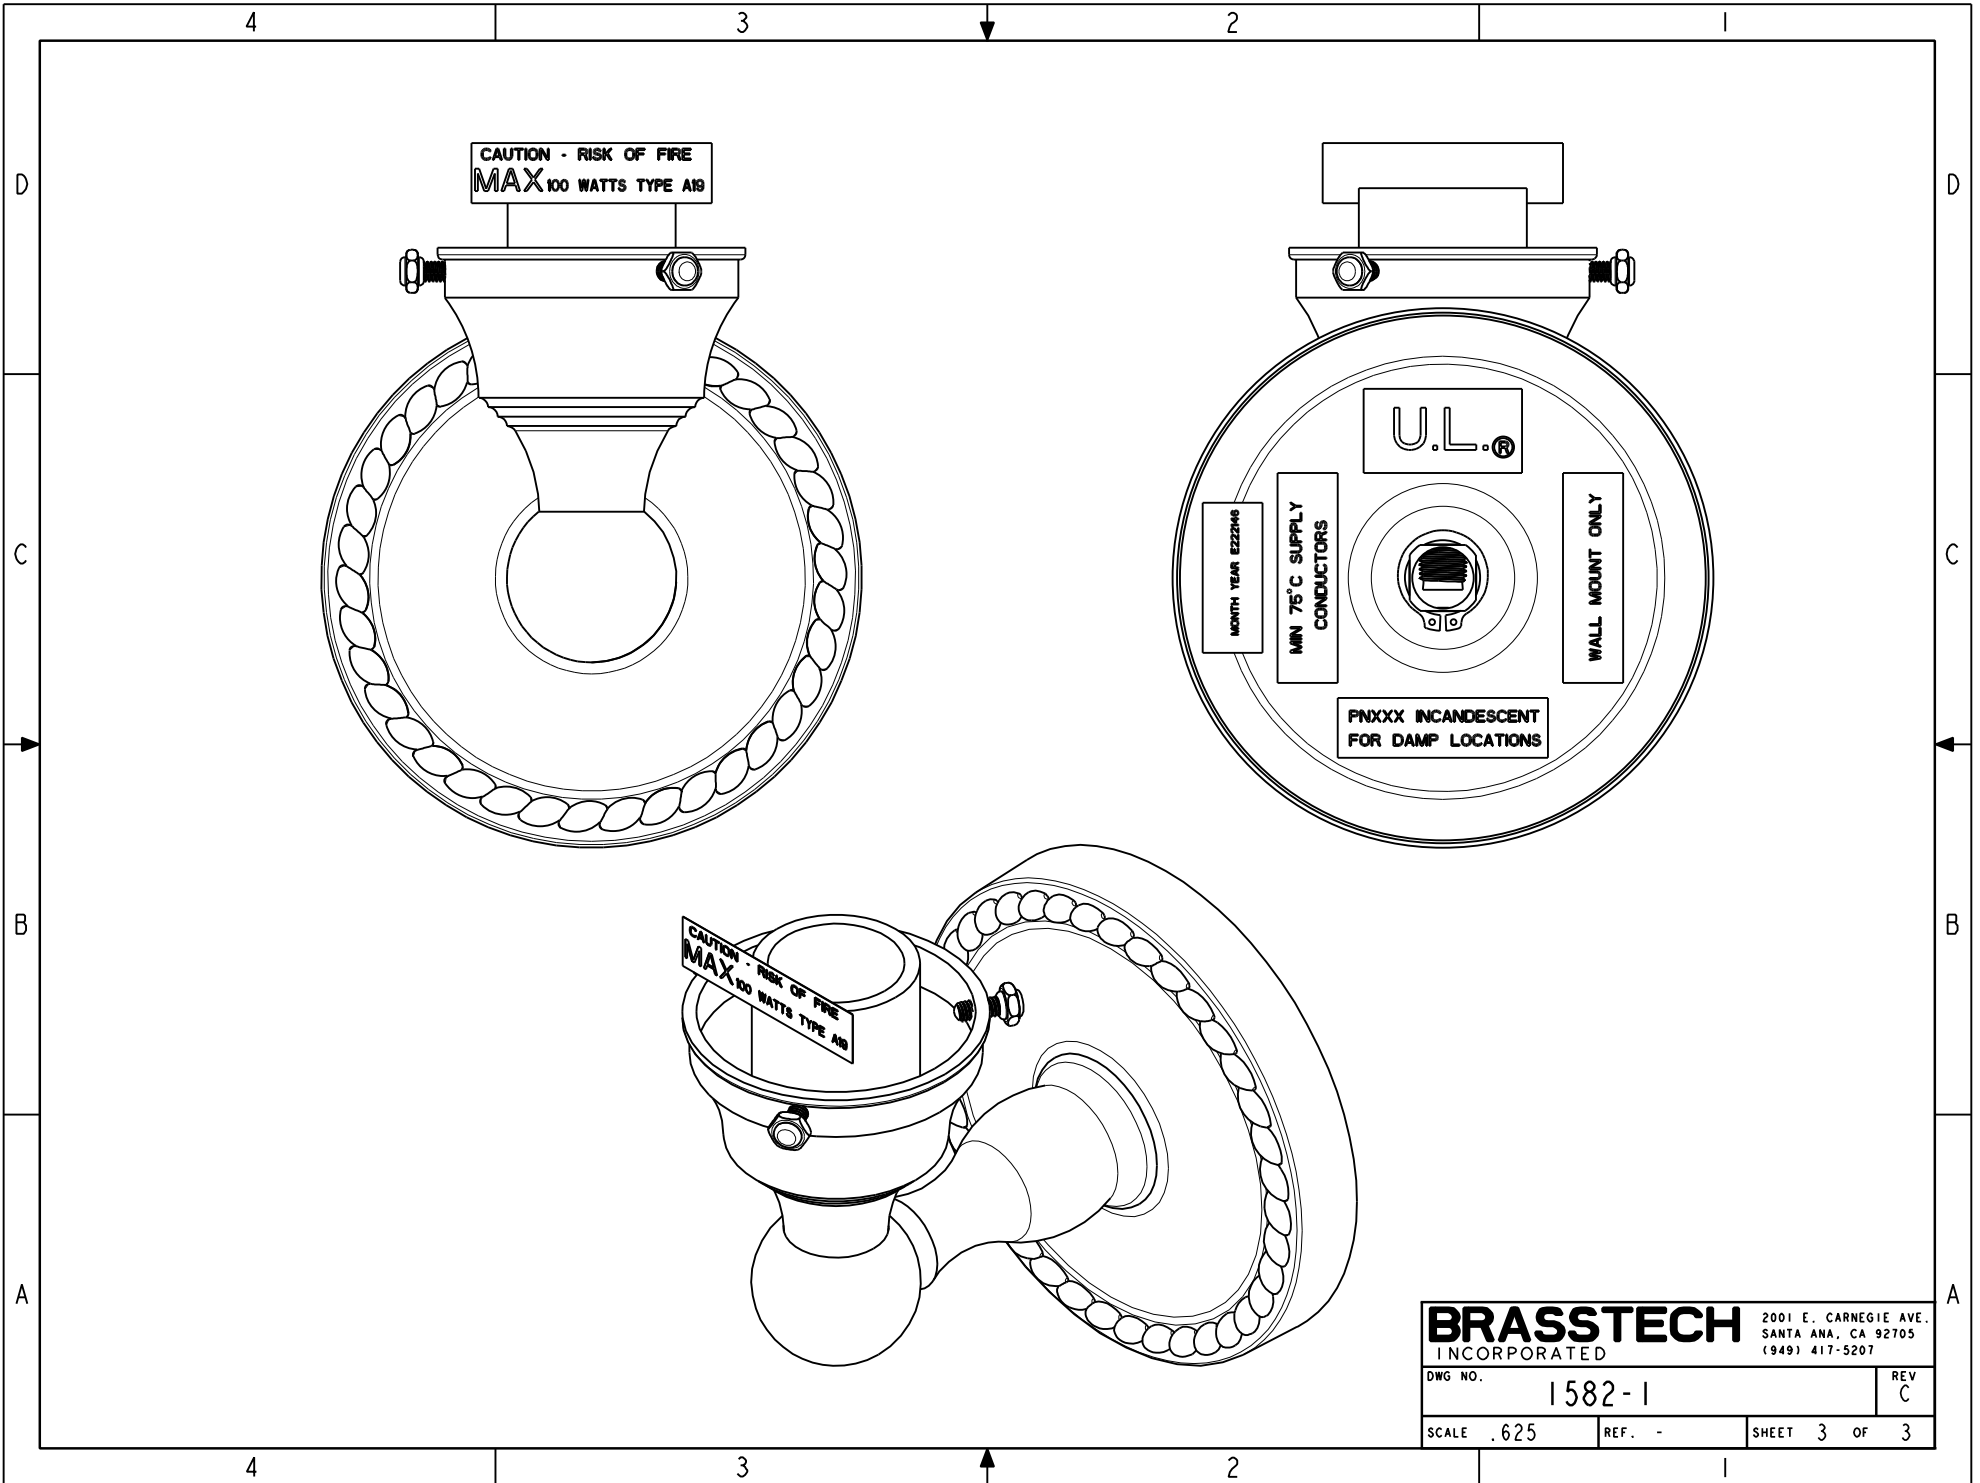

BRASSTECH		2001 E. CARNEGIE AVE.	
INCORPORATED		SANTA ANA, CA 92705	
DWG NO. 1582-1		REV C	
SCALE .350	REF. -	SHEET 2 OF 3	

BRASSTECH		2001 E. CARNEGIE AVE. SANTA ANA, CA 92705 (949) 417-5207	
INCORPORATED			
DWG NO.	1582-1	REV	C
SCALE .625	REF. -	SHEET 3	OF 3