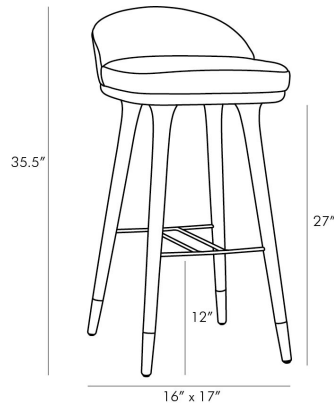

ARTERIORS

WALSH BAR STOOL

6866

H: 35.5 IN, W: 18 IN, D: 18 IN

Black

Form meets function as modern meets traditional with this bar stool. The black leather seat lends a contemporary touch to the traditional style of the solid walnut-finish wood legs, while an antique brass stretcher adds support and acts as an accent to the dark façade. Featuring a low back and no arms, the minimalist profile of this piece makes it ideal for tucking under a counter. Finish and leather may vary.

APPEARANCE

Material	Brass, Leather, Wood
Finish	Antique Brass, Walnut
Finish Will Vary	true
Top Coat/Sealant	false

DIMENSIONS

	31 IN
Foot Print	W: 17 IN, D: 16 IN
Seat	W: 18 IN, D: 16 IN

SHIPPING

Product Weight	19 LBS
Gross Weight 1	30.35 LBS
Shipping Box 1	H: 40 IN, L: 25 IN, W: 27 IN