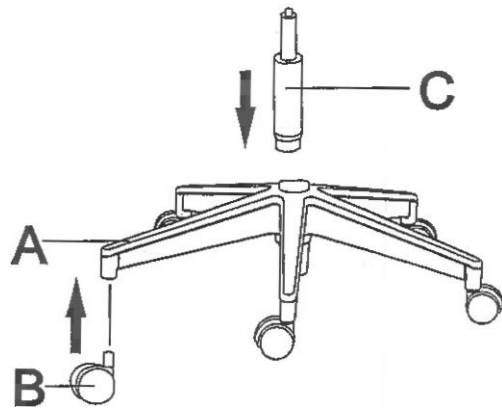

A*1

B*5

C*1

D*1

I*3(M8*20)

M8*16*1.5

J*2(M6*20)

K*2(M6*50)

M6

M6*15*1.5

L*2(M6*60)

M6

M6*15*1.5

M*1

E*1

F*

G*1

H*1

1