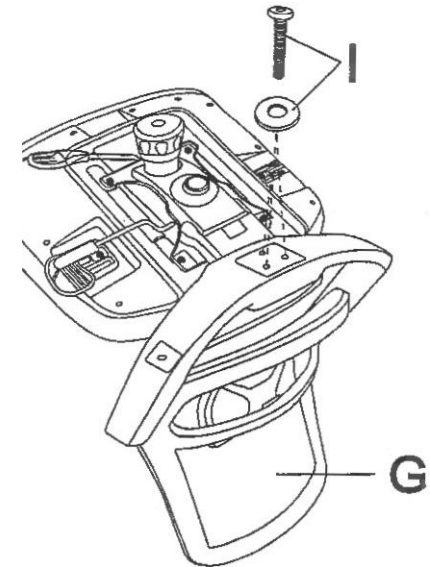

WARNING

FAILURE TO FOLLOW THESE INSTRUCTIONS MAY RESULT IN SERIOUS INJURY

1. THIS PRODUCT IS DESIGNED FOR SEATING ONLY. DO NOT STAND ON THIS PRODUCT. DO NOT USE IT AS A STEP LADDER.
2. DO NOT USE THIS PRODUCT UNLESS ALL BOLT AND PARTS ARE FIRMLY TIGHTENED. AT LEAST WITHIN 3 MONTHS, YOU HAVE TO CHECK ALL THE PARTS FOR SAFETY USE.
3. IF ANY PARTS ARE MISSING, DAMAGED OR WORN, STOP USING THIS PRODUCT. PREPARE THE PRODUCT WITH MANUFACTURER'S SUPPLIED PARTS.
4. DO NOT SIT ON THE ARMREST OF THIS PRODUCT.
5. THIS PRODUCT IS DESIGNED FOR SITTING ONE PERSON AT A TIME.
6. CHILDREN UNDER THE AGE OF 10, PLEASE USE UNDER ADULT SUPERVISION.