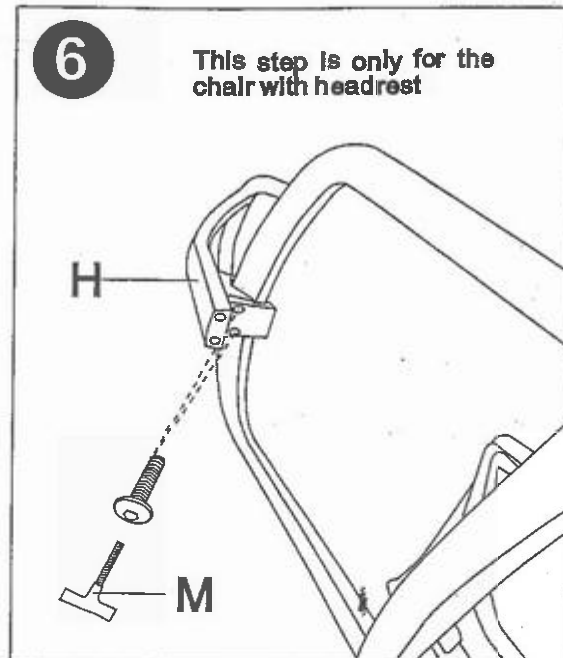

WARNING

FAILURE TO FOLLOW THESE INSTRUCTIONS MAY RESULT IN SERIOUS INJURY

1. THIS PRODUCT IS DESIGNED FOR SEATING ONLY. DO NOT STAND ON THIS PRODUCT. DO NOT USE IT AS A STEP LADDER.
2. DO NOT USE THIS PRODUCT UNLESS ALL BOLT AND PARTS ARE FIRMLY TIGHTENED. AT LEAST WITHIN 3 MONTHS, YOU HAVE TO CHECK ALL THE PARTS FOR SAFETY USE.
3. IF ANY PARTS ARE MISSING, DAMAGED OR WORN, STOP USING THIS PRODUCT. PREPARE THE PRODUCT WITH MANUFACTURER'S SUPPLIED PARTS.
4. DO NOT SIT ON THE ARMREST OF THIS PRODUCT.
5. THIS PRODUCT IS DESIGNED FOR SITTING ONE PERSON AT A TIME.
6. CHILDREN UNDER THE AGE OF 10, PLEASE USE UNDER ADULT SUPERVISION.