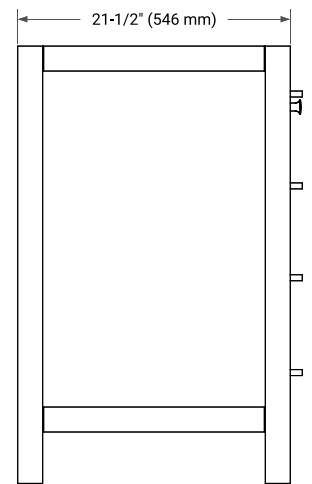

## BASE CABINET DIMENSIONS

60" W x 21.5" D x 34.5" H

## FRONT VIEW

## SIDE VIEW

## PLAN VIEW