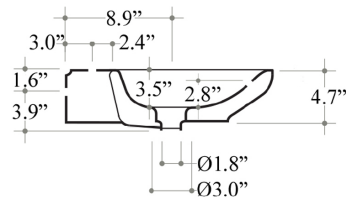

Collection |
Start

Model |
Start 50W

Dimensions Metric

1 inch = 2.54 cm

1 inch = 25.4 mm

WS®
BATH
COLLECTIONS

1051 Lea Drive - Collegeville, PA 19426
Tel. 215 513 9400 - Fax 610 831 0215

www.ws bathcollections.com - info@ws bathcollections.com

Vessel

Wall Mount

Collection |
Start

Model |
Start 50W

Dimensions Metric

1 inch = 2.54 cm

1 inch = 25.4 mm

WS®
BATH
COLLECTIONS

Dimensions Metric

1 inch = 2.54 cm
1 inch = 25.4 mm

WS®
BATH
COLLECTIONS

1051 Lea Drive - Collegeville, PA 19426
Tel. 215 513 9400 - Fax 610 831 0215

www.ws bathcollections.com - info@ws bathcollections.com