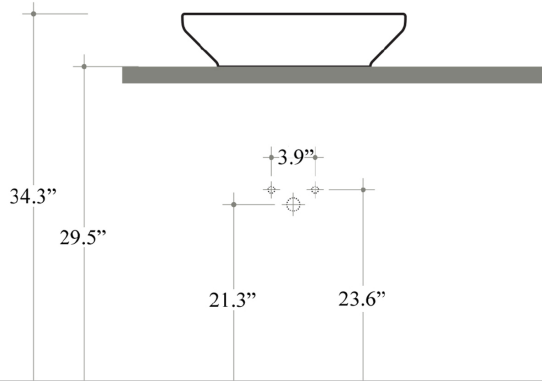

Collection |
Start

Model |
Start 50W

Dimensions Metric

1 inch = 2.54 cm

1 inch = 25.4 mm

WS®
BATH
COLLECTIONS

1051 Lea Drive - Collegeville, PA 19426
Tel. 215 513 9400 - Fax 610 831 0215

www.ws bathcollections.com - info@ws bathcollections.com

Vessel

Wall Mount

Collection |
Start

Model |
Start 50W

Dimensions Metric

1 inch = 2.54 cm

1 inch = 25.4 mm

WS®
BATH
COLLECTIONS

Dimensions Metric

1 inch = 2.54 cm
1 inch = 25.4 mm

WS®
BATH
COLLECTIONS

1051 Lea Drive - Collegeville, PA 19426
Tel. 215 513 9400 - Fax 610 831 0215

www.ws bathcollections.com - info@ws bathcollections.com