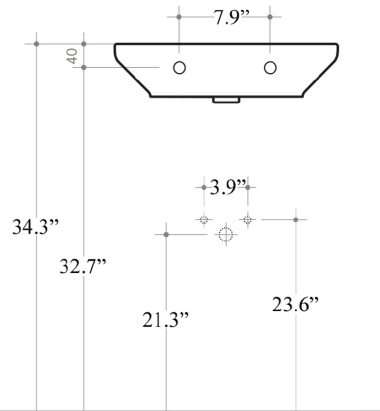

- WSBC 53991 | Push Waste Drain
- WSBC 53922 | Decorative Trap

Finishes:

SKU# | Options:

- Start 50W.00 | No Faucet Hole
- Start 50W.01 | One Faucet Hole

Codes & Standards:

- ADA Compliant

* WS Bath Collections reserves the right to revise dimensions or information on this sheet without notice

Collection |
Start

Model |
Start 50W

Dimensions Metric

1 inch = 2.54 cm

1 inch = 25.4 mm

WS®
BATH
COLLECTIONS

1051 Lea Drive - Collegeville, PA 19426
Tel. 215 513 9400 - Fax 610 831 0215

www.ws bathcollections.com - info@ws bathcollections.com

Vessel

Wall Mount

Collection |
Start

Model |
Start 50W

Dimensions Metric

1 inch = 2.54 cm

1 inch = 25.4 mm

WS®
BATH
COLLECTIONS

Dimensions Metric

1 inch = 2.54 cm
1 inch = 25.4 mm

WS®
BATH
COLLECTIONS

1051 Lea Drive - Collegeville, PA 19426
Tel. 215 513 9400 - Fax 610 831 0215

www.ws bathcollections.com - info@ws bathcollections.com