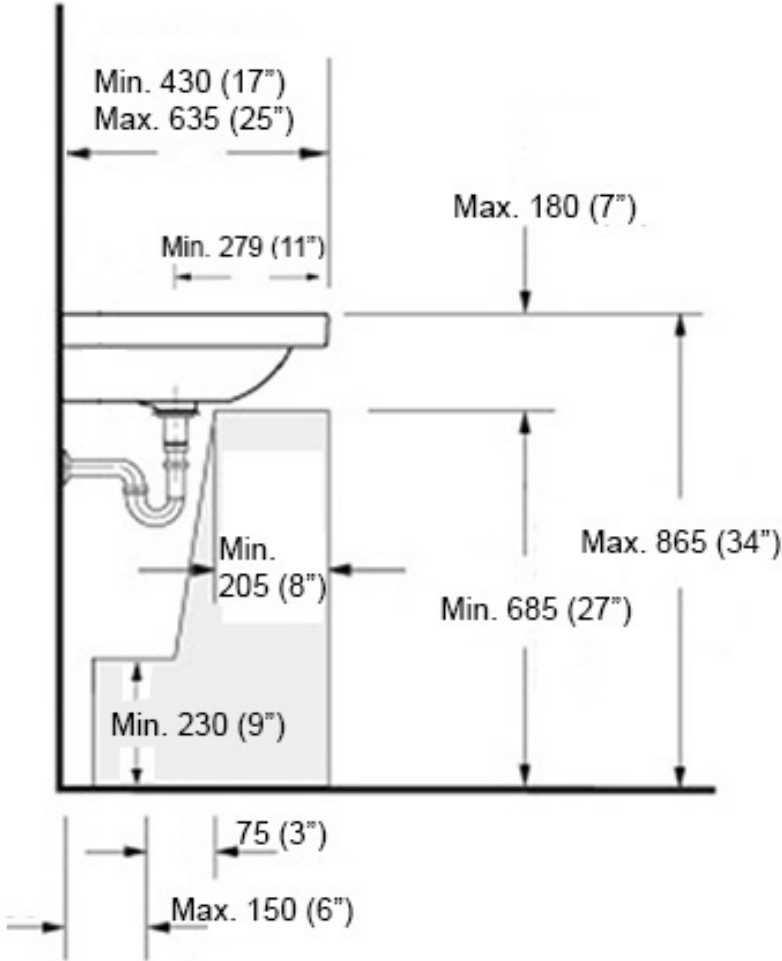

Collection |
Start

Model |
Start 50W

Dimensions Metric

1 inch = 2.54 cm

1 inch = 25.4 mm

WS®
BATH
COLLECTIONS

1051 Lea Drive - Collegeville, PA 19426
Tel. 215 513 9400 - Fax 610 831 0215

www.ws bathcollections.com - info@ws bathcollections.com

Vessel

Wall Mount

Collection |
Start

Model |
Start 50W

Dimensions Metric

1 inch = 2.54 cm

1 inch = 25.4 mm

WS®
BATH
COLLECTIONS

Dimensions Metric

1 inch = 2.54 cm
1 inch = 25.4 mm

WS®
BATH
COLLECTIONS

1051 Lea Drive - Collegeville, PA 19426
Tel. 215 513 9400 - Fax 610 831 0215

www.ws bathcollections.com - info@ws bathcollections.com

Recommended ADA Installation

Note: ADA Compliant when installed in accordance with ADA guidelines

<p>Collection Start</p>	<p>Model Start 50W</p>	<p>Dimensions Metric 1 inch = 2.54 cm 1 inch = 25.4 mm</p>	 <p>1051 Lea Drive - Collegeville, PA 19426 Tel. 215 513 9400 - Fax 610 831 0215 www.ws bathcollections.com - info@ws bathcollections.com</p>
------------------------------------	-------------------------------------	--	---