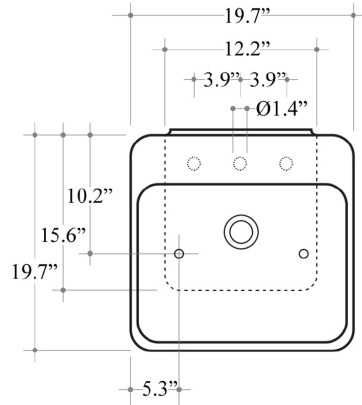

- WSBC 53991 | Push Waste Drain
- WSBC 53922 | Decorative Trap

Finishes:

SKU# | Options:

- Start 50W.00 | No Faucet Hole
- Start 50W.01 | One Faucet Hole

Codes & Standards:

- ADA Compliant

* WS Bath Collections reserves the right to revise dimensions or information on this sheet without notice

Collection |
Start

Model |
Start 50W

Dimensions Metric

1 inch = 2.54 cm

1 inch = 25.4 mm

WS®
BATH
COLLECTIONS

1051 Lea Drive - Collegeville, PA 19426
Tel. 215 513 9400 - Fax 610 831 0215

www.ws bathcollections.com - info@ws bathcollections.com

Vessel

Wall Mount

Collection |
Start

Model |
Start 50W

Dimensions Metric

1 inch = 2.54 cm

1 inch = 25.4 mm

WS®
BATH
COLLECTIONS

Dimensions Metric

1 inch = 2.54 cm
1 inch = 25.4 mm

WS®
BATH
COLLECTIONS

1051 Lea Drive - Collegeville, PA 19426
Tel. 215 513 9400 - Fax 610 831 0215

www.ws bathcollections.com - info@ws bathcollections.com