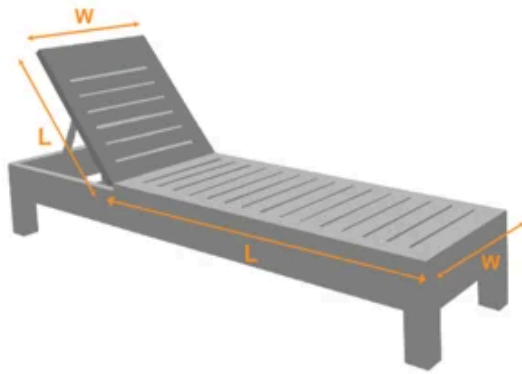

SUITABLE FOR **VARIOUS** OUTDOOR CHAISE LOUNGE CHAIR

Measure the seat
dimensions