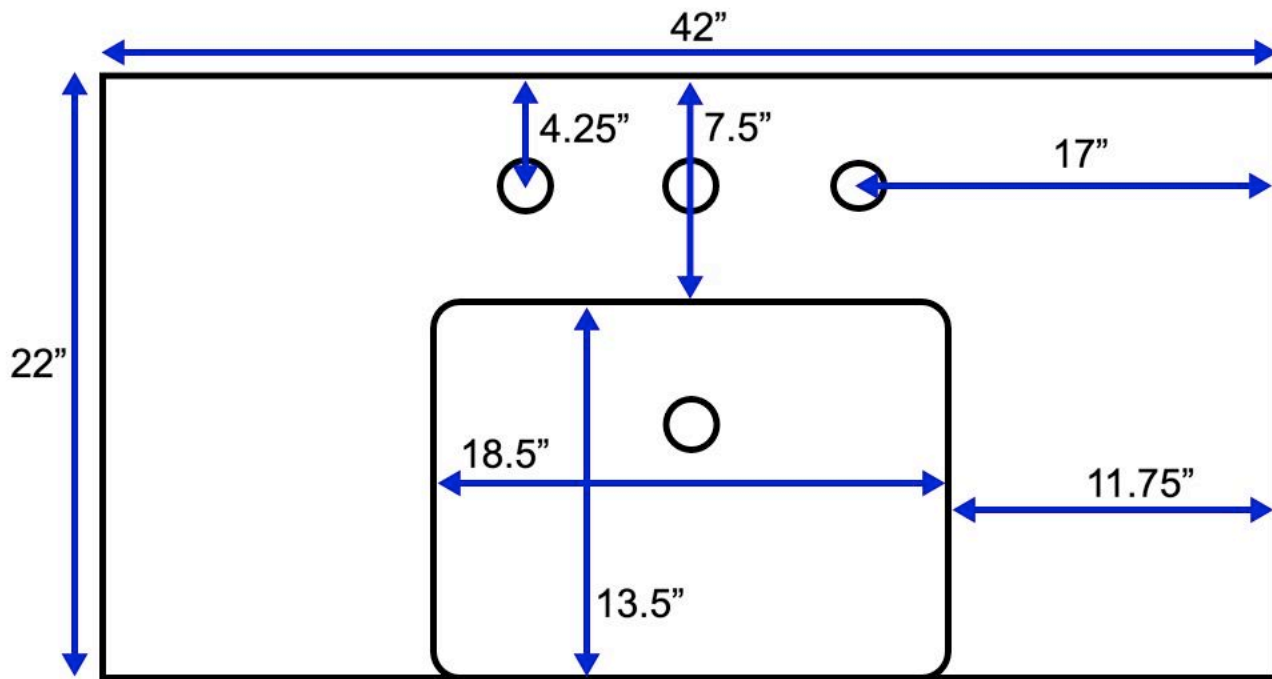

42-inch Bath Vanity (Top View)

All measurements are approximate and rounded to the nearest quarter inch.
Please allow for a slight margin of error.