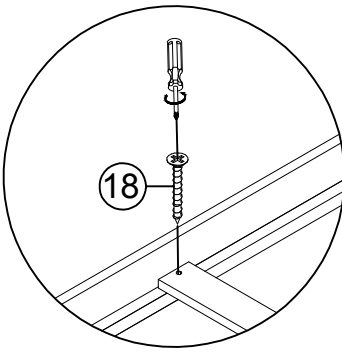

Hardware List : BOX1

<p>1</p>  <p>Cam lock Bolt M6x40mm (24pcs)</p>	<p>2</p>  <p>Cam lock Ø15mm (24pcs)</p>	<p>3</p>  <p>(Ø15) x1/4"x50mm Hex-Head bolts (4pcs)</p>
<p>4</p>  <p>(Ø15) x1/4"x35mm Hex-Head bolts (24pcs)</p>	<p>5</p>  <p>(Ø15) x1/4"x60mm Hex-Head bolts (4pcs)</p>	<p>6</p>  <p>1/4"x13x1.5mm Flat Washer (24PCS)</p>
<p>7</p>  <p>1/4"x19x1.5mm Flat Washer (24PCS)</p>	<p>8</p>  <p>1/4"x15mm(9.5mm) Horizontal-Hole Nuts(4pcs)</p>	<p>9</p>  <p>Ø5x16"x90mm Bolts (8pcs)</p>
<p>10</p>  <p>Ø5x16" CRESCENT WASHER (8pcs)</p>	<p>11</p>  <p>Ø5x16" NUT (8pcs)</p>	<p>12</p>  <p>Ø8x30mm Wooden dowel (34pcs)</p>
<p>13L</p>  <p>Elbow flexion L (2pcs)</p>	<p>13R</p>  <p>Elbow flexion R (2pcs)</p>	<p>14</p>  <p>inner hinge (4pcs)</p>
<p>15</p>  <p>142x59x27CC112MM mushroom hand in (2pcs)</p>	<p>16</p>  <p>Ø5/32"x25mm Pan head (4pcs)</p>	<p>17</p>  <p>3x15mm Wood screws (48pcs)</p>
<p>18</p>  <p>4x30mm Wood screws (14pcs)</p>	<p>19</p>  <p>4x20mm Wood screws (8pcs)</p>	<p>20</p>  <p>WRENCH (1pc)</p>
<p>21</p>  <p>Flat Head Screwdriver(1pc)</p>	<p>22</p>  <p>(1/4") 4.5x58mm Allen key (1pc)</p>	

STEP 5

18	12
	
(2pcs)	(4pcs)

STEP 6

1	2	12
		
(6pcs)	(6pcs)	(8pcs)

STEP 7

STEP 8

19

(8pcs)

STEP 7

13R	
(2pcs)	
13L	
(2pcs)	
14	
(4pcs)	
17	
(48pcs)	

STEP 8

4	6	7
(8pcs)	(8pcs)	(8pcs)

STEP 9

9	10	11	20
			
(8pcs)	(8pcs)	(8pcs)	(1pc)

STEP 10

3

(4pcs)

STEP 11

18

18

(12pcs)

STEP 12

1	2	12
		
(8pcs)	(8pcs)	(4pcs)

X2