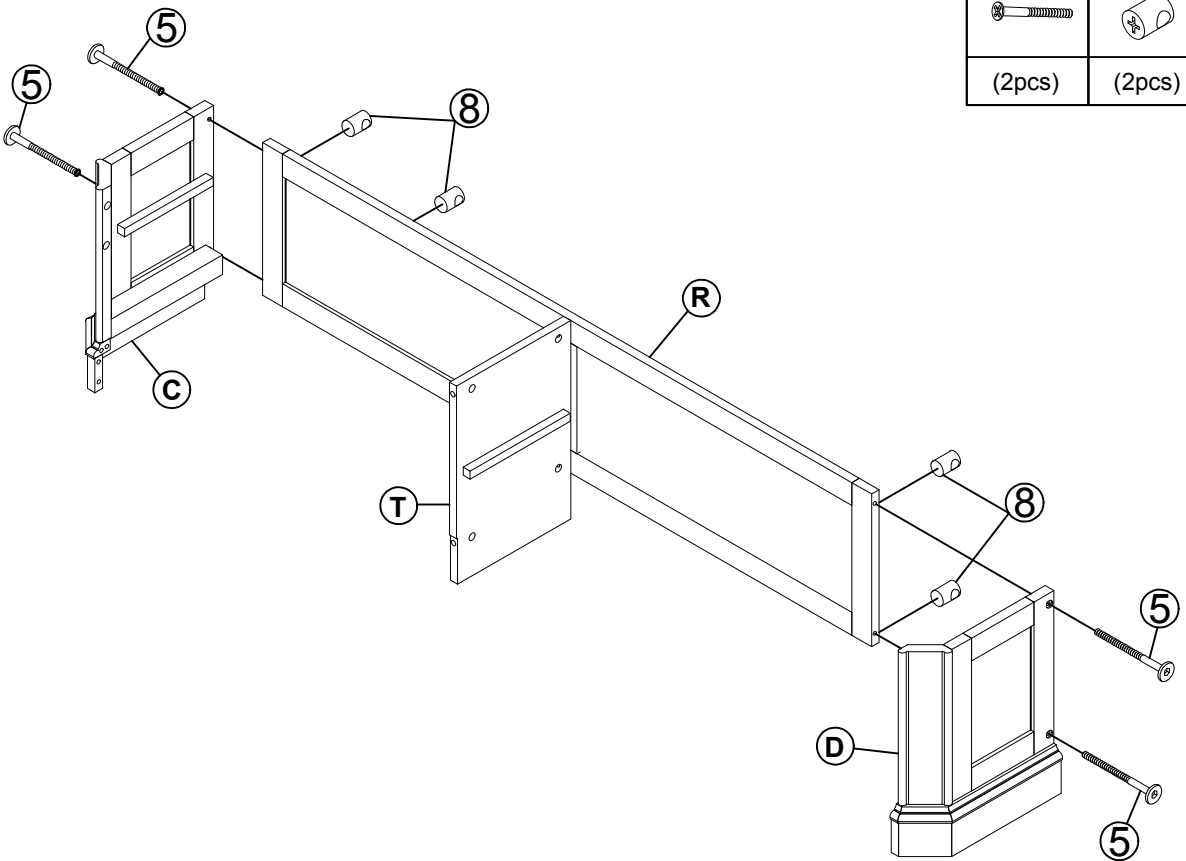

ASSEMBLY INSTRUCTIONS

QUEEN BED , STORAGE BENCH

Detail View

Part List : BOX 1

C  1PC	D  1PC	K  2PCS
L  2PCS	N  4PCS	O  1PC
P  1PC	Q  2PCS	T  1PC
U  2PCS	V  2PCS	F  2PCS

Part List : BOX 2

<p>A</p>  <p>1PC</p>	<p>B</p>  <p>1PC</p>	<p>E</p>  <p>1PC</p>
<p>G</p>  <p>1PC</p>	<p>H</p>  <p>1PC</p>	<p>I</p>  <p>2PCS</p>
<p>M</p>  <p>2PCS</p>	<p>R</p>  <p>1PC</p>	<p>S</p>  <p>1PC</p>
<p>Y</p>  <p>2PCS</p>	<p>Z</p>  <p>2PCS</p>	<p>W</p>  <p>2PCS</p>
<p>J</p>  <p>2PCS</p>	<p>A1</p>  <p>1PC</p>	<p>A2</p>  <p>2PCS</p>

Hardware List : BOX1

<p>1</p>  <p>Cam lock Bolt M6x40mm (24pcs)</p>	<p>2</p>  <p>Cam lock Ø15mm (24pcs)</p>	<p>3</p>  <p>(Ø15) x1/4"x50mm Hex-Head bolts (4pcs)</p>
<p>4</p>  <p>(Ø15) x1/4"x35mm Hex-Head bolts (24pcs)</p>	<p>5</p>  <p>(Ø15) x1/4"x60mm Hex-Head bolts (4pcs)</p>	<p>6</p>  <p>1/4"x13x1.5mm Flat Washer (24PCS)</p>
<p>7</p>  <p>1/4"x19x1.5mm Flat Washer (24PCS)</p>	<p>8</p>  <p>1/4"x15mm(9.5mm) Horizontal-Hole Nuts(4pcs)</p>	<p>9</p>  <p>Ø5x16"x90mm Bolts (8pcs)</p>
<p>10</p>  <p>Ø5x16" CRESCENT WASHER (8pcs)</p>	<p>11</p>  <p>Ø5x16" NUT (8pcs)</p>	<p>12</p>  <p>Ø8x30mm Wooden dowel (34pcs)</p>
<p>13L</p>  <p>Elbow flexion L (2pcs)</p>	<p>13R</p>  <p>Elbow flexion R (2pcs)</p>	<p>14</p>  <p>inner hinge (4pcs)</p>
<p>15</p>  <p>142x59x27CC112MM mushroom hand in (2pcs)</p>	<p>16</p>  <p>Ø5/32"x25mm Pan head (4pcs)</p>	<p>17</p>  <p>3x15mm Wood screws (48pcs)</p>
<p>18</p>  <p>4x30mm Wood screws (14pcs)</p>	<p>19</p>  <p>4x20mm Wood screws (8pcs)</p>	<p>20</p>  <p>WRENCH (1pc)</p>
<p>21</p>  <p>Flat Head Screwdriver(1pc)</p>	<p>22</p>  <p>(1/4") 4.5x58mm Allen key (1pc)</p>	

STEP 1

4	6	7	12
			
(8pcs)	(8pcs)	(8pcs)	(4pcs)

STEP 2

4	6	7	12
			
(8pcs)	(8pcs)	(8pcs)	(2pcs)

STEP 3

1	2
(2pcs)	(2pcs)

STEP 4

5	8
(2pcs)	(2pcs)

STEP 5

18	12
	
(2pcs)	(4pcs)

STEP 6

1	2	12
		
(6pcs)	(6pcs)	(8pcs)

STEP 7

STEP 8

19

(8pcs)