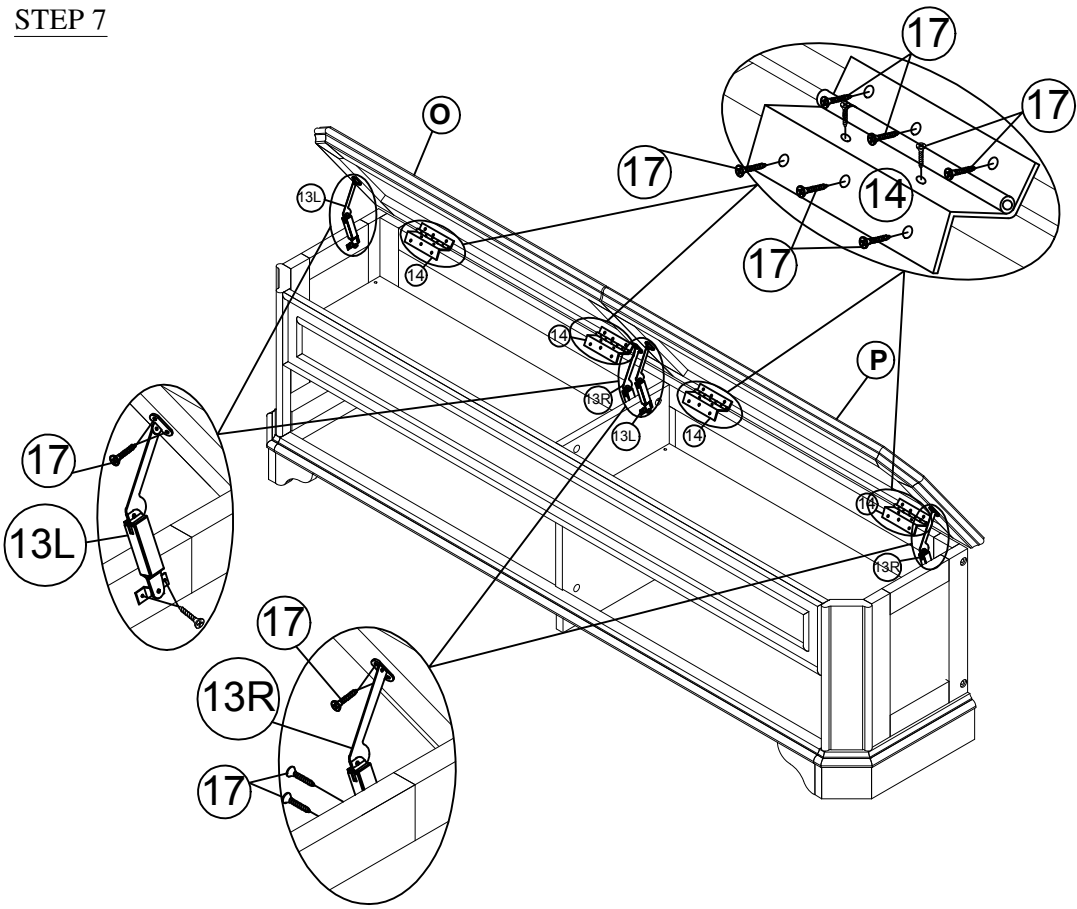

Hardware List : BOX1

<p>1</p>  <p>Cam lock Bolt M6x40mm (24pcs)</p>	<p>2</p>  <p>Cam lock Ø15mm (24pcs)</p>	<p>3</p>  <p>(Ø15) x1/4"x50mm Hex-Head bolts (4pcs)</p>
<p>4</p>  <p>(Ø15) x1/4"x35mm Hex-Head bolts (24pcs)</p>	<p>5</p>  <p>(Ø15) x1/4"x60mm Hex-Head bolts (4pcs)</p>	<p>6</p>  <p>1/4"x13x1.5mm Flat Washer (24PCS)</p>
<p>7</p>  <p>1/4"x19x1.5mm Flat Washer (24PCS)</p>	<p>8</p>  <p>1/4"x15mm(9.5mm) Horizontal-Hole Nuts(4pcs)</p>	<p>9</p>  <p>Ø5x16"x90mm Bolts (8pcs)</p>
<p>10</p>  <p>Ø5x16" CRESCENT WASHER (8pcs)</p>	<p>11</p>  <p>Ø5x16" NUT (8pcs)</p>	<p>12</p>  <p>Ø8x30mm Wooden dowel (34pcs)</p>
<p>13L</p>  <p>Elbow flexion L (2pcs)</p>	<p>13R</p>  <p>Elbow flexion R (2pcs)</p>	<p>14</p>  <p>inner hinge (4pcs)</p>
<p>15</p>  <p>142x59x27CC112MM mushroom hand in (2pcs)</p>	<p>16</p>  <p>Ø5/32"x25mm Pan head (4pcs)</p>	<p>17</p>  <p>3x15mm Wood screws (48pcs)</p>
<p>18</p>  <p>4x30mm Wood screws (14pcs)</p>	<p>19</p>  <p>4x20mm Wood screws (8pcs)</p>	<p>20</p>  <p>WRENCH (1pc)</p>
<p>21</p>  <p>Flat Head Screwdriver(1pc)</p>	<p>22</p>  <p>(1/4") 4.5x58mm Allen key (1pc)</p>	

STEP 5

18	12
	
(2pcs)	(4pcs)

STEP 6

1	2	12
		
(6pcs)	(6pcs)	(8pcs)

STEP 7

STEP 8

19

(8pcs)

STEP 7

13R	
(2pcs)	
13L	
(2pcs)	
14	
(4pcs)	
17	
(48pcs)	

STEP 8

4	6	7
(8pcs)	(8pcs)	(8pcs)

STEP 9

9	10	11	20
			
(8pcs)	(8pcs)	(8pcs)	(1pc)

STEP 10

3