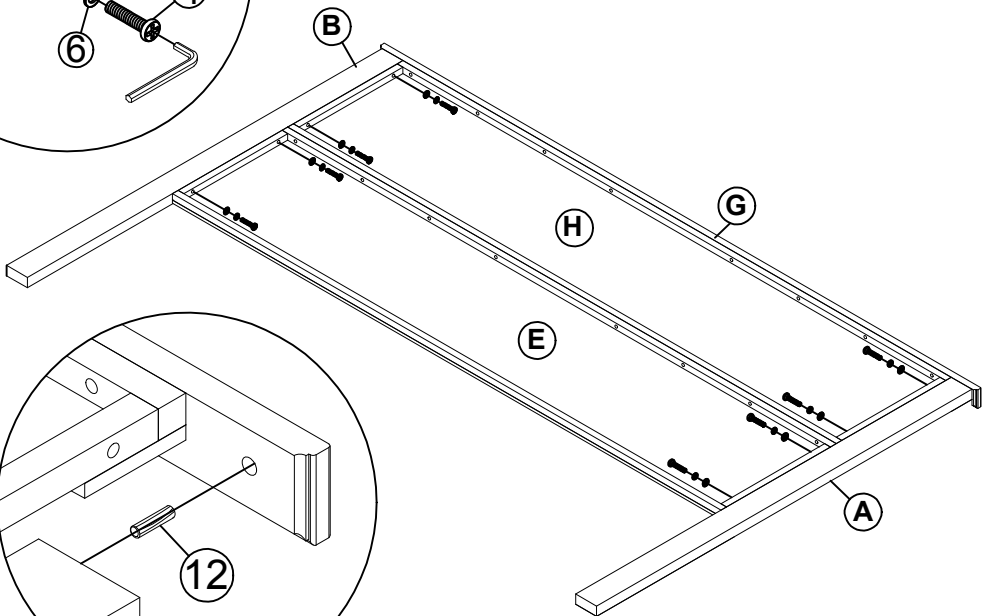

ASSEMBLY INSTRUCTIONS

QUEEN BED , STORAGE BENCH

Detail View

Part List : BOX 1

C  1PC	D  1PC	K  2PCS
L  2PCS	N  4PCS	O  1PC
P  1PC	Q  2PCS	T  1PC
U  2PCS	V  2PCS	F  2PCS

Part List : BOX 2

<p>A</p>  <p>1PC</p>	<p>B</p>  <p>1PC</p>	<p>E</p>  <p>1PC</p>
<p>G</p>  <p>1PC</p>	<p>H</p>  <p>1PC</p>	<p>I</p>  <p>2PCS</p>
<p>M</p>  <p>2PCS</p>	<p>R</p>  <p>1PC</p>	<p>S</p>  <p>1PC</p>
<p>Y</p>  <p>2PCS</p>	<p>Z</p>  <p>2PCS</p>	<p>W</p>  <p>2PCS</p>
<p>J</p>  <p>2PCS</p>	<p>A1</p>  <p>1PC</p>	<p>A2</p>  <p>2PCS</p>

Hardware List : BOX1

<p>1</p>  <p>Cam lock Bolt M6x40mm (24pcs)</p>	<p>2</p>  <p>Cam lock Ø15mm (24pcs)</p>	<p>3</p>  <p>(Ø15) x1/4"x50mm Hex-Head bolts (4pcs)</p>
<p>4</p>  <p>(Ø15) x1/4"x35mm Hex-Head bolts (24pcs)</p>	<p>5</p>  <p>(Ø15) x1/4"x60mm Hex-Head bolts (4pcs)</p>	<p>6</p>  <p>1/4"x13x1.5mm Flat Washer (24PCS)</p>
<p>7</p>  <p>1/4"x19x1.5mm Flat Washer (24PCS)</p>	<p>8</p>  <p>1/4"x15mm(9.5mm) Horizontal-Hole Nuts(4pcs)</p>	<p>9</p>  <p>Ø5x16"x90mm Bolts (8pcs)</p>
<p>10</p>  <p>Ø5x16" CRESCENT WASHER (8pcs)</p>	<p>11</p>  <p>Ø5x16" NUT (8pcs)</p>	<p>12</p>  <p>Ø8x30mm Wooden dowel (34pcs)</p>
<p>13L</p>  <p>Elbow flexion L (2pcs)</p>	<p>13R</p>  <p>Elbow flexion R (2pcs)</p>	<p>14</p>  <p>inner hinge (4pcs)</p>
<p>15</p>  <p>142x59x27CC112MM mushroom hand in (2pcs)</p>	<p>16</p>  <p>Ø5/32"x25mm Pan head (4pcs)</p>	<p>17</p>  <p>3x15mm Wood screws (48pcs)</p>
<p>18</p>  <p>4x30mm Wood screws (14pcs)</p>	<p>19</p>  <p>4x20mm Wood screws (8pcs)</p>	<p>20</p>  <p>WRENCH (1pc)</p>
<p>21</p>  <p>Flat Head Screwdriver(1pc)</p>	<p>22</p>  <p>(1/4") 4.5x58mm Allen key (1pc)</p>	

STEP 1

4	6	7	12
			
(8pcs)	(8pcs)	(8pcs)	(4pcs)

STEP 2

4	6	7	12
			
(8pcs)	(8pcs)	(8pcs)	(2pcs)

STEP 3

1	2
(2pcs)	(2pcs)

STEP 4

5	8
(2pcs)	(2pcs)

STEP 5

18	12
	
(2pcs)	(4pcs)

STEP 6

1	2	12
		
(6pcs)	(6pcs)	(8pcs)

STEP 7

STEP 8

19

(8pcs)