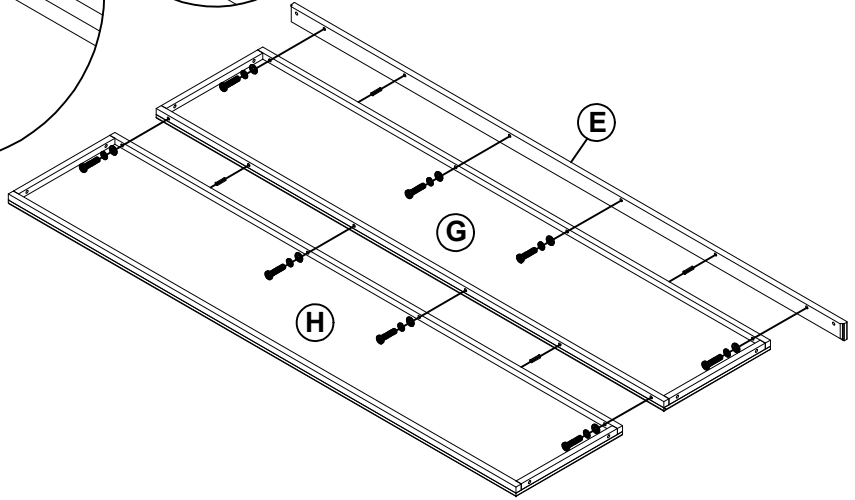

ASSEMBLY INSTRUCTIONS

QUEEN BED , STORAGE BENCH

Detail View

Part List : BOX 1

C  1PC	D  1PC	K  2PCS
L  2PCS	N  4PCS	O  1PC
P  1PC	Q  2PCS	T  1PC
U  2PCS	V  2PCS	F  2PCS

Part List : BOX 2

<p>A</p>  <p>1PC</p>	<p>B</p>  <p>1PC</p>	<p>E</p>  <p>1PC</p>
<p>G</p>  <p>1PC</p>	<p>H</p>  <p>1PC</p>	<p>I</p>  <p>2PCS</p>
<p>M</p>  <p>2PCS</p>	<p>R</p>  <p>1PC</p>	<p>S</p>  <p>1PC</p>
<p>Y</p>  <p>2PCS</p>	<p>Z</p>  <p>2PCS</p>	<p>W</p>  <p>2PCS</p>
<p>J</p>  <p>2PCS</p>	<p>A1</p>  <p>1PC</p>	<p>A2</p>  <p>2PCS</p>

Hardware List : BOX1

<p>1</p>  <p>Cam lock Bolt M6x40mm (24pcs)</p>	<p>2</p>  <p>Cam lock Ø15mm (24pcs)</p>	<p>3</p>  <p>(Ø15) x1/4"x50mm Hex-Head bolts (4pcs)</p>
<p>4</p>  <p>(Ø15) x1/4"x35mm Hex-Head bolts (24pcs)</p>	<p>5</p>  <p>(Ø15) x1/4"x60mm Hex-Head bolts (4pcs)</p>	<p>6</p>  <p>1/4"x13x1.5mm Flat Washer (24PCS)</p>
<p>7</p>  <p>1/4"x19x1.5mm Flat Washer (24PCS)</p>	<p>8</p>  <p>1/4"x15mm(9.5mm) Horizontal-Hole Nuts(4pcs)</p>	<p>9</p>  <p>Ø5x16"x90mm Bolts (8pcs)</p>
<p>10</p>  <p>Ø5x16" CRESCENT WASHER (8pcs)</p>	<p>11</p>  <p>Ø5x16" NUT (8pcs)</p>	<p>12</p>  <p>Ø8x30mm Wooden dowel (34pcs)</p>
<p>13L</p>  <p>Elbow flexion L (2pcs)</p>	<p>13R</p>  <p>Elbow flexion R (2pcs)</p>	<p>14</p>  <p>inner hinge (4pcs)</p>
<p>15</p>  <p>142x59x27CC112MM mushroom hand in (2pcs)</p>	<p>16</p>  <p>Ø5/32"x25mm Pan head (4pcs)</p>	<p>17</p>  <p>3x15mm Wood screws (48pcs)</p>
<p>18</p>  <p>4x30mm Wood screws (14pcs)</p>	<p>19</p>  <p>4x20mm Wood screws (8pcs)</p>	<p>20</p>  <p>WRENCH (1pc)</p>
<p>21</p>  <p>Flat Head Screwdriver(1pc)</p>	<p>22</p>  <p>(1/4") 4.5x58mm Allen key (1pc)</p>	

STEP 1

4	6	7	12
			
(8pcs)	(8pcs)	(8pcs)	(4pcs)

STEP 2

4	6	7	12
			
(8pcs)	(8pcs)	(8pcs)	(2pcs)

STEP 3

1	2
(2pcs)	(2pcs)

STEP 4

5	8
(2pcs)	(2pcs)

STEP 5

18	12
	
(2pcs)	(4pcs)

STEP 6

1	2	12
		
(6pcs)	(6pcs)	(8pcs)

STEP 7

STEP 8

19

(8pcs)