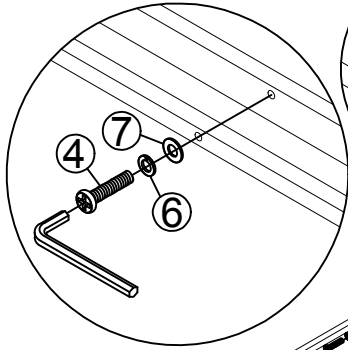

ASSEMBLY INSTRUCTIONS

QUEEN BED , STORAGE BENCH

Detail View

Part List : BOX 1

C  1PC	D  1PC	K  2PCS
L  2PCS	N  4PCS	O  1PC
P  1PC	Q  2PCS	T  1PC
U  2PCS	V  2PCS	F  2PCS

Part List : BOX 2

<p>A</p>  <p>1PC</p>	<p>B</p>  <p>1PC</p>	<p>E</p>  <p>1PC</p>
<p>G</p>  <p>1PC</p>	<p>H</p>  <p>1PC</p>	<p>I</p>  <p>2PCS</p>
<p>M</p>  <p>2PCS</p>	<p>R</p>  <p>1PC</p>	<p>S</p>  <p>1PC</p>
<p>Y</p>  <p>2PCS</p>	<p>Z</p>  <p>2PCS</p>	<p>W</p>  <p>2PCS</p>
<p>J</p>  <p>2PCS</p>	<p>A1</p>  <p>1PC</p>	<p>A2</p>  <p>2PCS</p>

Hardware List : BOX1

<p>1</p>  <p>Cam lock Bolt M6x40mm (24pcs)</p>	<p>2</p>  <p>Cam lock Ø15mm (24pcs)</p>	<p>3</p>  <p>(Ø15) x1/4"x50mm Hex-Head bolts (4pcs)</p>
<p>4</p>  <p>(Ø15) x1/4"x35mm Hex-Head bolts (24pcs)</p>	<p>5</p>  <p>(Ø15) x1/4"x60mm Hex-Head bolts (4pcs)</p>	<p>6</p>  <p>1/4"x13x1.5mm Flat Washer (24PCS)</p>
<p>7</p>  <p>1/4"x19x1.5mm Flat Washer (24PCS)</p>	<p>8</p>  <p>1/4"x15mm(9.5mm) Horizontal-Hole Nuts(4pcs)</p>	<p>9</p>  <p>Ø5x16"x90mm Bolts (8pcs)</p>
<p>10</p>  <p>Ø5x16" CRESCENT WASHER (8pcs)</p>	<p>11</p>  <p>Ø5x16" NUT (8pcs)</p>	<p>12</p>  <p>Ø8x30mm Wooden dowel (34pcs)</p>
<p>13L</p>  <p>Elbow flexion L (2pcs)</p>	<p>13R</p>  <p>Elbow flexion R (2pcs)</p>	<p>14</p>  <p>inner hinge (4pcs)</p>
<p>15</p>  <p>142x59x27CC112MM mushroom hand in (2pcs)</p>	<p>16</p>  <p>Ø5/32"x25mm Pan head (4pcs)</p>	<p>17</p>  <p>3x15mm Wood screws (48pcs)</p>
<p>18</p>  <p>4x30mm Wood screws (14pcs)</p>	<p>19</p>  <p>4x20mm Wood screws (8pcs)</p>	<p>20</p>  <p>WRENCH (1pc)</p>
<p>21</p>  <p>Flat Head Screwdriver(1pc)</p>	<p>22</p>  <p>(1/4") 4.5x58mm Allen key (1pc)</p>	

STEP 1

4	6	7	12
			
(8pcs)	(8pcs)	(8pcs)	(4pcs)

STEP 2

4	6	7	12
			
(8pcs)	(8pcs)	(8pcs)	(2pcs)

STEP 3

1	2
(2pcs)	(2pcs)

STEP 4

5	8
(2pcs)	(2pcs)

STEP 5

18	12
	
(2pcs)	(4pcs)

STEP 6

1	2	12
		
(6pcs)	(6pcs)	(8pcs)

STEP 7

STEP 8

19

(8pcs)