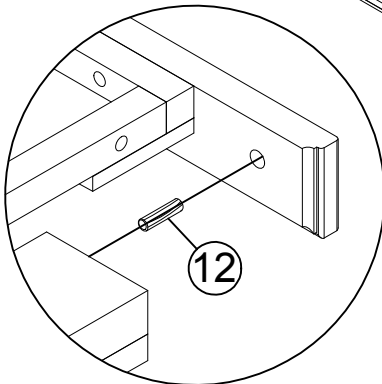

ASSEMBLY INSTRUCTIONS

QUEEN BED , STORAGE BENCH

Detail View

Part List : BOX 1

C  1PC	D  1PC	K  2PCS
L  2PCS	N  4PCS	O  1PC
P  1PC	Q  2PCS	T  1PC
U  2PCS	V  2PCS	F  2PCS

Part List : BOX 2

<p>A</p>  <p>1PC</p>	<p>B</p>  <p>1PC</p>	<p>E</p>  <p>1PC</p>
<p>G</p>  <p>1PC</p>	<p>H</p>  <p>1PC</p>	<p>I</p>  <p>2PCS</p>
<p>M</p>  <p>2PCS</p>	<p>R</p>  <p>1PC</p>	<p>S</p>  <p>1PC</p>
<p>Y</p>  <p>2PCS</p>	<p>Z</p>  <p>2PCS</p>	<p>W</p>  <p>2PCS</p>
<p>J</p>  <p>2PCS</p>	<p>A1</p>  <p>1PC</p>	<p>A2</p>  <p>2PCS</p>

Hardware List : BOX1

<p>1</p>  <p>Cam lock Bolt M6x40mm (24pcs)</p>	<p>2</p>  <p>Cam lock Ø15mm (24pcs)</p>	<p>3</p>  <p>(Ø15) x1/4"x50mm Hex-Head bolts (4pcs)</p>
<p>4</p>  <p>(Ø15) x1/4"x35mm Hex-Head bolts (24pcs)</p>	<p>5</p>  <p>(Ø15) x1/4"x60mm Hex-Head bolts (4pcs)</p>	<p>6</p>  <p>1/4"x13x1.5mm Flat Washer (24PCS)</p>
<p>7</p>  <p>1/4"x19x1.5mm Flat Washer (24PCS)</p>	<p>8</p>  <p>1/4"x15mm(9.5mm) Horizontal-Hole Nuts(4pcs)</p>	<p>9</p>  <p>Ø5x16"x90mm Bolts (8pcs)</p>
<p>10</p>  <p>Ø5x16" CRESCENT WASHER (8pcs)</p>	<p>11</p>  <p>Ø5x16" NUT (8pcs)</p>	<p>12</p>  <p>Ø8x30mm Wooden dowel (34pcs)</p>
<p>13L</p>  <p>Elbow flexion L (2pcs)</p>	<p>13R</p>  <p>Elbow flexion R (2pcs)</p>	<p>14</p>  <p>inner hinge (4pcs)</p>
<p>15</p>  <p>142x59x27CC112MM mushroom hand in (2pcs)</p>	<p>16</p>  <p>Ø5/32"x25mm Pan head (4pcs)</p>	<p>17</p>  <p>3x15mm Wood screws (48pcs)</p>
<p>18</p>  <p>4x30mm Wood screws (14pcs)</p>	<p>19</p>  <p>4x20mm Wood screws (8pcs)</p>	<p>20</p>  <p>WRENCH (1pc)</p>
<p>21</p>  <p>Flat Head Screwdriver(1pc)</p>	<p>22</p>  <p>(1/4") 4.5x58mm Allen key (1pc)</p>	

STEP 1

4	6	7	12
			
(8pcs)	(8pcs)	(8pcs)	(4pcs)

STEP 2

4	6	7	12
			
(8pcs)	(8pcs)	(8pcs)	(2pcs)

STEP 3

1	2
(2pcs)	(2pcs)

STEP 4

5	8
(2pcs)	(2pcs)

STEP 5

18	12
	
(2pcs)	(4pcs)

STEP 6

1	2	12
		
(6pcs)	(6pcs)	(8pcs)

STEP 7

STEP 8

19

(8pcs)