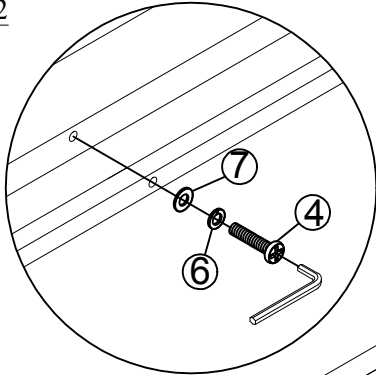

ASSEMBLY INSTRUCTIONS

QUEEN BED , STORAGE BENCH

Detail View

Part List : BOX 1

C  1PC	D  1PC	K  2PCS
L  2PCS	N  4PCS	O  1PC
P  1PC	Q  2PCS	T  1PC
U  2PCS	V  2PCS	F  2PCS

Part List : BOX 2

<p>A</p>  <p>1PC</p>	<p>B</p>  <p>1PC</p>	<p>E</p>  <p>1PC</p>
<p>G</p>  <p>1PC</p>	<p>H</p>  <p>1PC</p>	<p>I</p>  <p>2PCS</p>
<p>M</p>  <p>2PCS</p>	<p>R</p>  <p>1PC</p>	<p>S</p>  <p>1PC</p>
<p>Y</p>  <p>2PCS</p>	<p>Z</p>  <p>2PCS</p>	<p>W</p>  <p>2PCS</p>
<p>J</p>  <p>2PCS</p>	<p>A1</p>  <p>1PC</p>	<p>A2</p>  <p>2PCS</p>

Hardware List : BOX1

<p>1</p>  <p>Cam lock Bolt M6x40mm (24pcs)</p>	<p>2</p>  <p>Cam lock Ø15mm (24pcs)</p>	<p>3</p>  <p>(Ø15) x1/4"x50mm Hex-Head bolts (4pcs)</p>
<p>4</p>  <p>(Ø15) x1/4"x35mm Hex-Head bolts (24pcs)</p>	<p>5</p>  <p>(Ø15) x1/4"x60mm Hex-Head bolts (4pcs)</p>	<p>6</p>  <p>1/4"x13x1.5mm Flat Washer (24PCS)</p>
<p>7</p>  <p>1/4"x19x1.5mm Flat Washer (24PCS)</p>	<p>8</p>  <p>1/4"x15mm(9.5mm) Horizontal-Hole Nuts(4pcs)</p>	<p>9</p>  <p>Ø5x16"x90mm Bolts (8pcs)</p>
<p>10</p>  <p>Ø5x16" CRESCENT WASHER (8pcs)</p>	<p>11</p>  <p>Ø5x16" NUT (8pcs)</p>	<p>12</p>  <p>Ø8x30mm Wooden dowel (34pcs)</p>
<p>13L</p>  <p>Elbow flexion L (2pcs)</p>	<p>13R</p>  <p>Elbow flexion R (2pcs)</p>	<p>14</p>  <p>inner hinge (4pcs)</p>
<p>15</p>  <p>142x59x27CC112MM mushroom hand in (2pcs)</p>	<p>16</p>  <p>Ø5/32"x25mm Pan head (4pcs)</p>	<p>17</p>  <p>3x15mm Wood screws (48pcs)</p>
<p>18</p>  <p>4x30mm Wood screws (14pcs)</p>	<p>19</p>  <p>4x20mm Wood screws (8pcs)</p>	<p>20</p>  <p>WRENCH (1pc)</p>
<p>21</p>  <p>Flat Head Screwdriver(1pc)</p>	<p>22</p>  <p>(1/4") 4.5x58mm Allen key (1pc)</p>	

STEP 1

4	6	7	12
			
(8pcs)	(8pcs)	(8pcs)	(4pcs)

STEP 2

4	6	7	12
			
(8pcs)	(8pcs)	(8pcs)	(2pcs)

STEP 3

1	2
(2pcs)	(2pcs)

STEP 4

5	8
(2pcs)	(2pcs)

STEP 5

18	12
	
(2pcs)	(4pcs)

STEP 6

1	2	12
		
(6pcs)	(6pcs)	(8pcs)

STEP 7

STEP 8

19

(8pcs)