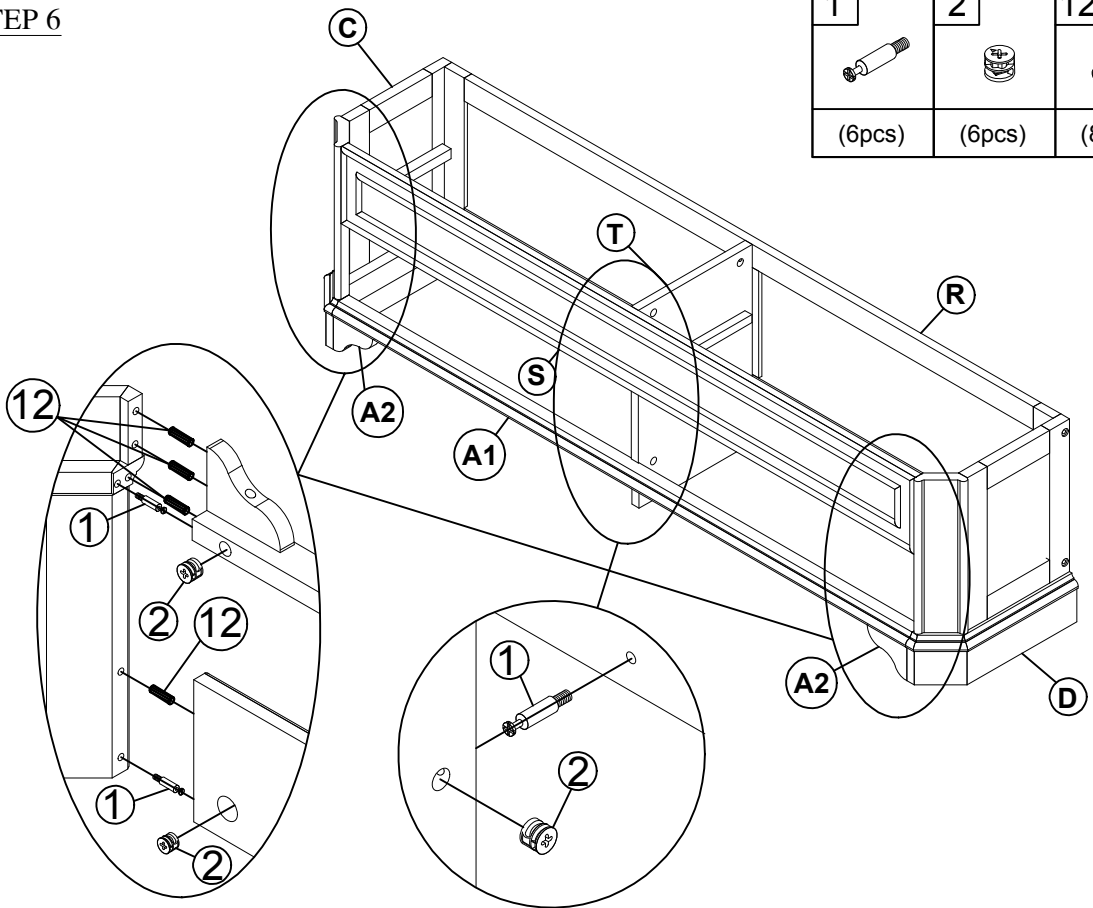

ASSEMBLY INSTRUCTIONS

QUEEN BED , STORAGE BENCH

Detail View

Part List : BOX 1

C  1PC	D  1PC	K  2PCS
L  2PCS	N  4PCS	O  1PC
P  1PC	Q  2PCS	T  1PC
U  2PCS	V  2PCS	F  2PCS

Part List : BOX 2

<p>A</p>  <p>1PC</p>	<p>B</p>  <p>1PC</p>	<p>E</p>  <p>1PC</p>
<p>G</p>  <p>1PC</p>	<p>H</p>  <p>1PC</p>	<p>I</p>  <p>2PCS</p>
<p>M</p>  <p>2PCS</p>	<p>R</p>  <p>1PC</p>	<p>S</p>  <p>1PC</p>
<p>Y</p>  <p>2PCS</p>	<p>Z</p>  <p>2PCS</p>	<p>W</p>  <p>2PCS</p>
<p>J</p>  <p>2PCS</p>	<p>A1</p>  <p>1PC</p>	<p>A2</p>  <p>2PCS</p>

Hardware List : BOX1

<p>1</p>  <p>Cam lock Bolt M6x40mm (24pcs)</p>	<p>2</p>  <p>Cam lock Ø15mm (24pcs)</p>	<p>3</p>  <p>(Ø15) x1/4"x50mm Hex-Head bolts (4pcs)</p>
<p>4</p>  <p>(Ø15) x1/4"x35mm Hex-Head bolts (24pcs)</p>	<p>5</p>  <p>(Ø15) x1/4"x60mm Hex-Head bolts (4pcs)</p>	<p>6</p>  <p>1/4"x13x1.5mm Flat Washer (24PCS)</p>
<p>7</p>  <p>1/4"x19x1.5mm Flat Washer (24PCS)</p>	<p>8</p>  <p>1/4"x15mm(9.5mm) Horizontal-Hole Nuts(4pcs)</p>	<p>9</p>  <p>Ø5x16"x90mm Bolts (8pcs)</p>
<p>10</p>  <p>Ø5x16" CRESCENT WASHER (8pcs)</p>	<p>11</p>  <p>Ø5x16" NUT (8pcs)</p>	<p>12</p>  <p>Ø8x30mm Wooden dowel (34pcs)</p>
<p>13L</p>  <p>Elbow flexion L (2pcs)</p>	<p>13R</p>  <p>Elbow flexion R (2pcs)</p>	<p>14</p>  <p>inner hinge (4pcs)</p>
<p>15</p>  <p>142x59x27CC112MM mushroom hand in (2pcs)</p>	<p>16</p>  <p>Ø5/32"x25mm Pan head (4pcs)</p>	<p>17</p>  <p>3x15mm Wood screws (48pcs)</p>
<p>18</p>  <p>4x30mm Wood screws (14pcs)</p>	<p>19</p>  <p>4x20mm Wood screws (8pcs)</p>	<p>20</p>  <p>WRENCH (1pc)</p>
<p>21</p>  <p>Flat Head Screwdriver(1pc)</p>	<p>22</p>  <p>(1/4") 4.5x58mm Allen key (1pc)</p>	

STEP 1

4	6	7	12
			
(8pcs)	(8pcs)	(8pcs)	(4pcs)

STEP 2

4	6	7	12
			
(8pcs)	(8pcs)	(8pcs)	(2pcs)

STEP 3

1	2
(2pcs)	(2pcs)

STEP 4

5	8
(2pcs)	(2pcs)

STEP 5

18	12
	
(2pcs)	(4pcs)

STEP 6

1	2	12
		
(6pcs)	(6pcs)	(8pcs)

STEP 7

STEP 8

19

(8pcs)