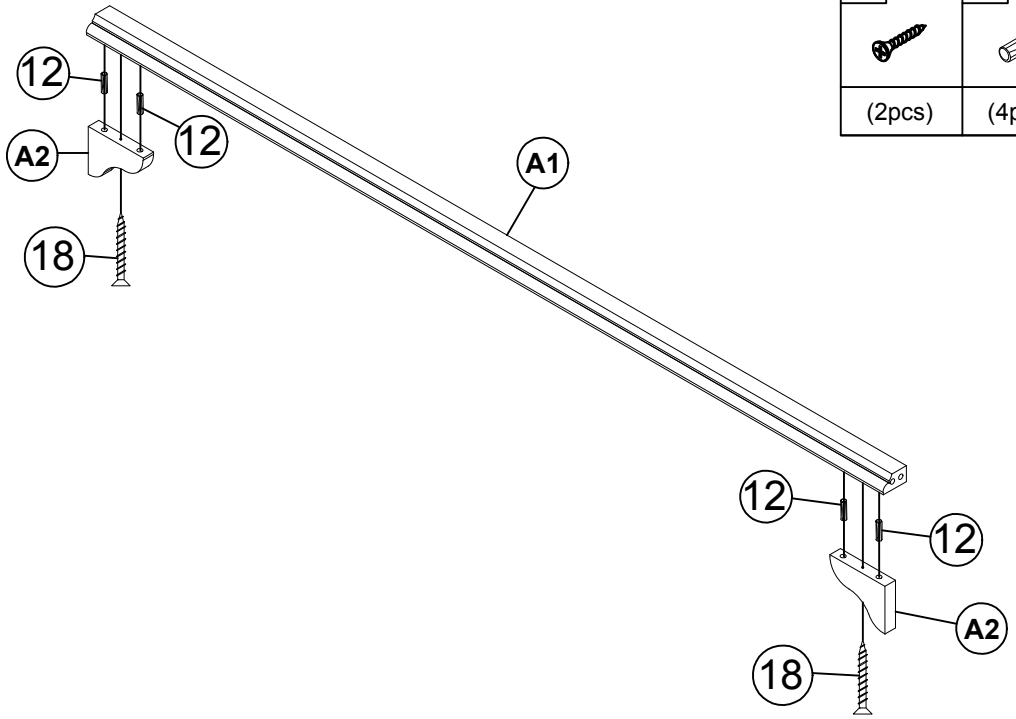

ASSEMBLY INSTRUCTIONS

QUEEN BED , STORAGE BENCH

Detail View

Part List : BOX 1

C  1PC	D  1PC	K  2PCS
L  2PCS	N  4PCS	O  1PC
P  1PC	Q  2PCS	T  1PC
U  2PCS	V  2PCS	F  2PCS

Part List : BOX 2

<p>A</p>  <p>1PC</p>	<p>B</p>  <p>1PC</p>	<p>E</p>  <p>1PC</p>
<p>G</p>  <p>1PC</p>	<p>H</p>  <p>1PC</p>	<p>I</p>  <p>2PCS</p>
<p>M</p>  <p>2PCS</p>	<p>R</p>  <p>1PC</p>	<p>S</p>  <p>1PC</p>
<p>Y</p>  <p>2PCS</p>	<p>Z</p>  <p>2PCS</p>	<p>W</p>  <p>2PCS</p>
<p>J</p>  <p>2PCS</p>	<p>A1</p>  <p>1PC</p>	<p>A2</p>  <p>2PCS</p>

Hardware List : BOX1

<p>1</p>  <p>Cam lock Bolt M6x40mm (24pcs)</p>	<p>2</p>  <p>Cam lock Ø15mm (24pcs)</p>	<p>3</p>  <p>(Ø15) x1/4"x50mm Hex-Head bolts (4pcs)</p>
<p>4</p>  <p>(Ø15) x1/4"x35mm Hex-Head bolts (24pcs)</p>	<p>5</p>  <p>(Ø15) x1/4"x60mm Hex-Head bolts (4pcs)</p>	<p>6</p>  <p>1/4"x13x1.5mm Flat Washer (24PCS)</p>
<p>7</p>  <p>1/4"x19x1.5mm Flat Washer (24PCS)</p>	<p>8</p>  <p>1/4"x15mm(9.5mm) Horizontal-Hole Nuts(4pcs)</p>	<p>9</p>  <p>Ø5x16"x90mm Bolts (8pcs)</p>
<p>10</p>  <p>Ø5x16" CRESCENT WASHER (8pcs)</p>	<p>11</p>  <p>Ø5x16" NUT (8pcs)</p>	<p>12</p>  <p>Ø8x30mm Wooden dowel (34pcs)</p>
<p>13L</p>  <p>Elbow flexion L (2pcs)</p>	<p>13R</p>  <p>Elbow flexion R (2pcs)</p>	<p>14</p>  <p>inner hinge (4pcs)</p>
<p>15</p>  <p>142x59x27CC112MM mushroom hand in (2pcs)</p>	<p>16</p>  <p>Ø5/32"x25mm Pan head (4pcs)</p>	<p>17</p>  <p>3x15mm Wood screws (48pcs)</p>
<p>18</p>  <p>4x30mm Wood screws (14pcs)</p>	<p>19</p>  <p>4x20mm Wood screws (8pcs)</p>	<p>20</p>  <p>WRENCH (1pc)</p>
<p>21</p>  <p>Flat Head Screwdriver(1pc)</p>	<p>22</p>  <p>(1/4") 4.5x58mm Allen key (1pc)</p>	

STEP 1

4	6	7	12
			
(8pcs)	(8pcs)	(8pcs)	(4pcs)

STEP 2

4	6	7	12
			
(8pcs)	(8pcs)	(8pcs)	(2pcs)

STEP 3

1	2
(2pcs)	(2pcs)

STEP 4

5	8
(2pcs)	(2pcs)

STEP 5

18	12
	
(2pcs)	(4pcs)

STEP 6

1	2	12
		
(6pcs)	(6pcs)	(8pcs)

STEP 7

STEP 8

19

(8pcs)