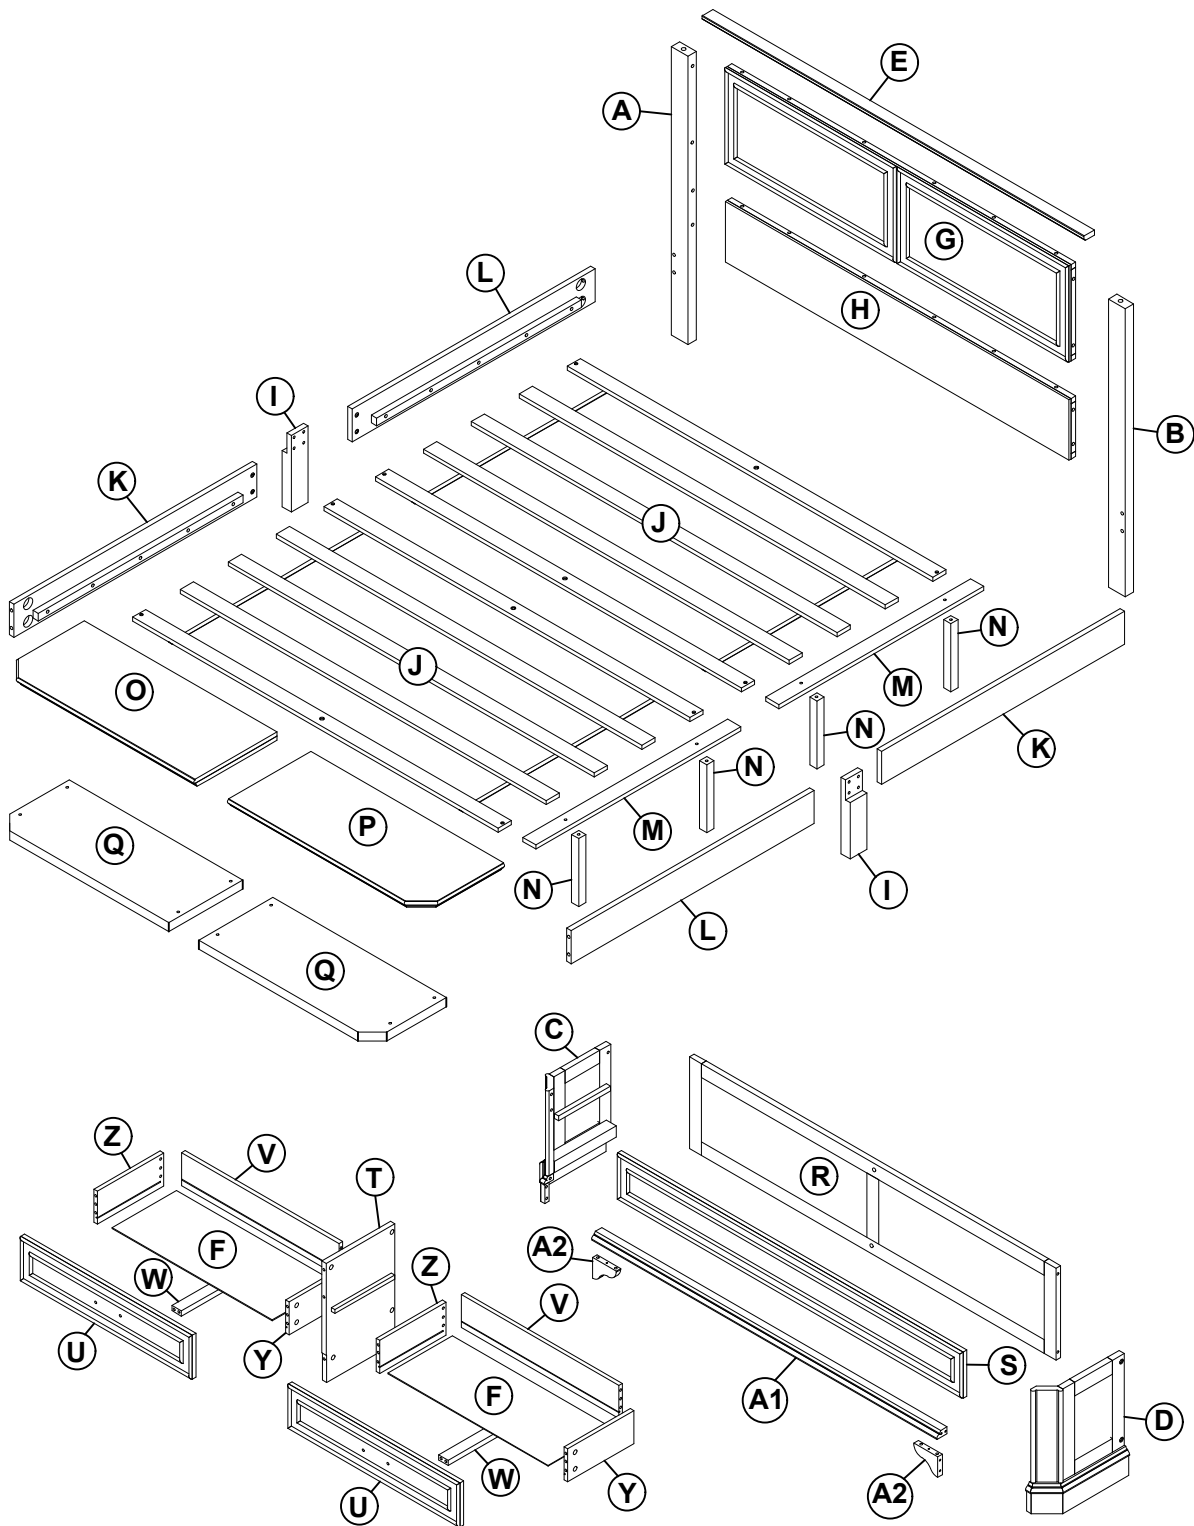

ASSEMBLY INSTRUCTIONS

QUEEN BED , STORAGE BENCH

Detail View

Part List : BOX 1

C  1PC	D  1PC	K  2PCS
L  2PCS	N  4PCS	O  1PC
P  1PC	Q  2PCS	T  1PC
U  2PCS	V  2PCS	F  2PCS

Part List : BOX 2

<p>A</p>  <p>1PC</p>	<p>B</p>  <p>1PC</p>	<p>E</p>  <p>1PC</p>
<p>G</p>  <p>1PC</p>	<p>H</p>  <p>1PC</p>	<p>I</p>  <p>2PCS</p>
<p>M</p>  <p>2PCS</p>	<p>R</p>  <p>1PC</p>	<p>S</p>  <p>1PC</p>
<p>Y</p>  <p>2PCS</p>	<p>Z</p>  <p>2PCS</p>	<p>W</p>  <p>2PCS</p>
<p>J</p>  <p>2PCS</p>	<p>A1</p>  <p>1PC</p>	<p>A2</p>  <p>2PCS</p>

Hardware List : BOX1

<p>1</p>  <p>Cam lock Bolt M6x40mm (24pcs)</p>	<p>2</p>  <p>Cam lock Ø15mm (24pcs)</p>	<p>3</p>  <p>(Ø15) x1/4"x50mm Hex-Head bolts (4pcs)</p>
<p>4</p>  <p>(Ø15) x1/4"x35mm Hex-Head bolts (24pcs)</p>	<p>5</p>  <p>(Ø15) x1/4"x60mm Hex-Head bolts (4pcs)</p>	<p>6</p>  <p>1/4"x13x1.5mm Flat Washer (24PCS)</p>
<p>7</p>  <p>1/4"x19x1.5mm Flat Washer (24PCS)</p>	<p>8</p>  <p>1/4"x15mm(9.5mm) Horizontal-Hole Nuts(4pcs)</p>	<p>9</p>  <p>Ø5x16"x90mm Bolts (8pcs)</p>
<p>10</p>  <p>Ø5x16" CRESCENT WASHER (8pcs)</p>	<p>11</p>  <p>Ø5x16" NUT (8pcs)</p>	<p>12</p>  <p>Ø8x30mm Wooden dowel (34pcs)</p>
<p>13L</p>  <p>Elbow flexion L (2pcs)</p>	<p>13R</p>  <p>Elbow flexion R (2pcs)</p>	<p>14</p>  <p>inner hinge (4pcs)</p>
<p>15</p>  <p>142x59x27CC112MM mushroom hand in (2pcs)</p>	<p>16</p>  <p>Ø5/32"x25mm Pan head (4pcs)</p>	<p>17</p>  <p>3x15mm Wood screws (48pcs)</p>
<p>18</p>  <p>4x30mm Wood screws (14pcs)</p>	<p>19</p>  <p>4x20mm Wood screws (8pcs)</p>	<p>20</p>  <p>WRENCH (1pc)</p>
<p>21</p>  <p>Flat Head Screwdriver(1pc)</p>	<p>22</p>  <p>(1/4") 4.5x58mm Allen key (1pc)</p>	

STEP 1

4	6	7	12
			
(8pcs)	(8pcs)	(8pcs)	(4pcs)

STEP 2

4	6	7	12
			
(8pcs)	(8pcs)	(8pcs)	(2pcs)

STEP 3

1	2
(2pcs)	(2pcs)

STEP 4

5	8
(2pcs)	(2pcs)

STEP 5

18	12
	
(2pcs)	(4pcs)

STEP 6

1	2	12
		
(6pcs)	(6pcs)	(8pcs)

STEP 7

STEP 8

19

(8pcs)