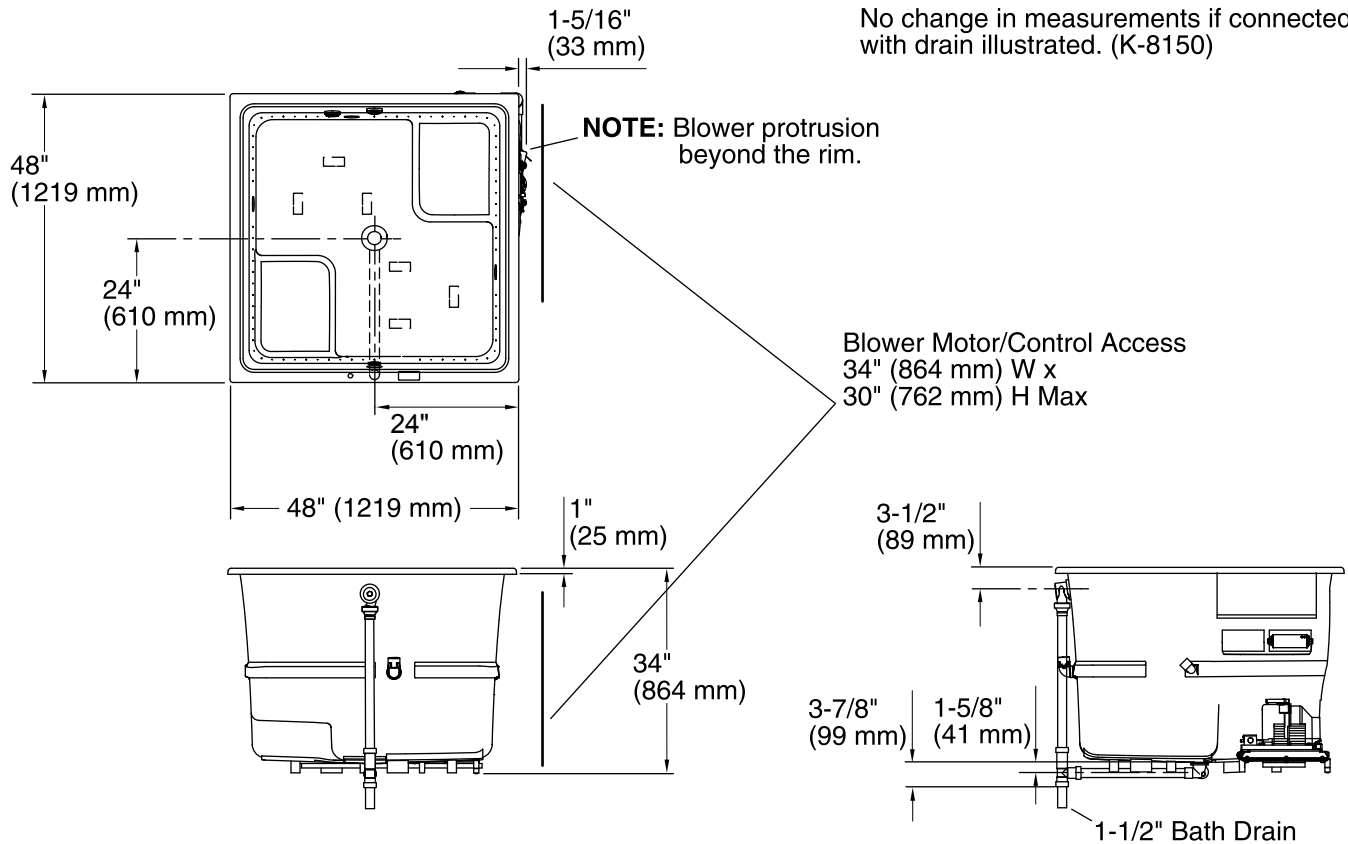

Required Electrical Service

One dedicated circuit required, protected with Class A Ground-Fault Circuit-Interrupter (GFCI) or Residual Current Device (RCD).

Blower, Heated   220-240 V, 15 A, 50/60 Hz
Surface:

Technical Information

All product dimensions are nominal.

Installation: Drop-in/Undermount
Drain location: Center
Basin area, bottom: 39-3/8" x 39-3/8" (1000 mm x 1000 mm)
Basin area, top: 44-5/8" x 44-5/8" (1134 mm x 1134 mm)
Weight: 156 lbs (70.8 kg)
Minimum floor load: 105 lbs/ft² (512.7 kg/m²)
Water depth: 27-1/2" (699 mm)
Water capacity: 171 gal (647.3 L)
Cutout: Drop-in, 47" x 47" (1194 mm x 1194 mm)
Under-mount kit: K-578
Electrical rating: Blower: 220-240 V, 5 A, 50/60 Hz
                              Heated Surface: 120-220 V, 0.5 A, 50/60 Hz

Notes

Measure your actual product for roughing-in details.

Install this product according to the installation guide.

Hot water supply should be 70% of capacity or greater. Installations will vary.