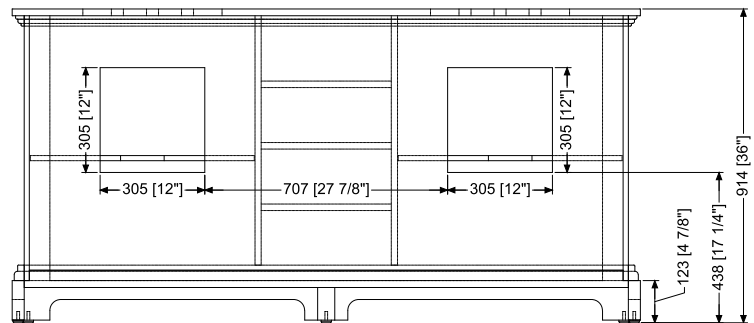

RUSTIC 72" DOUBLE VANITY

Measures: inch [millimeter]

DIMENSIONS/DIMENSIONES

Installation Manual

- Carefully read the instructions before starting the installation.
- This vanity should be installed by an experienced plumber.
- Drain pipe and drain trap are not supplied. Connect to an existing drain pipe.