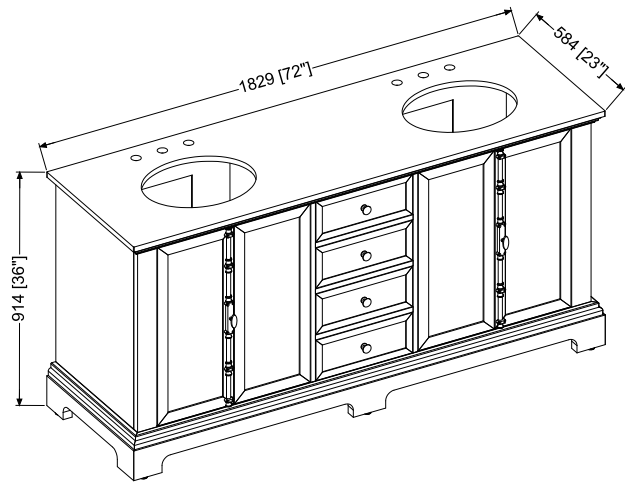

RUSTIC 72" DOUBLE VANITY

Measures: inch [millimeter]

DIMENSIONS/DIMENSIONES

Installation Manual

- Carefully read the instructions before starting the installation.
- This vanity should be installed by an experienced plumber.
- Drain pipe and drain trap are not supplied. Connect to an existing drain pipe.

WARNING: The Vanity must be securely fastened to the wall to prevent the possibility of tip over.
Ce meuble se salle de bains a lavabo encastré doit être solidement fixé au mur pour éviter qu'il ne bascule.