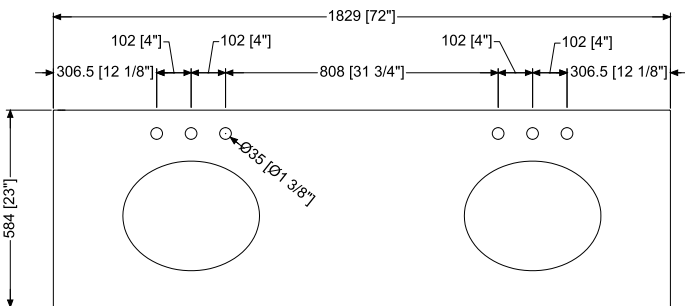

RUSTIC 72" DOUBLE VANITY

Measures: inch [millimeter]

DIMENSIONS/DIMENSIONES

Installation Manual

- Carefully read the instructions before starting the installation.
- This vanity should be installed by an experienced plumber.
- Drain pipe and drain trap are not supplied. Connect to an existing drain pipe.