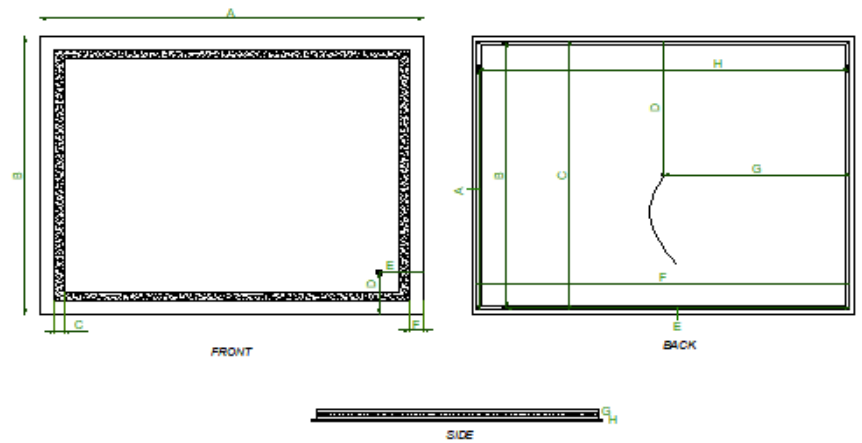

48" x 36"

LED Vanity Mirror

ICON 4836

by-IVANEEES

FEATURES

- Integrated touch sensor control with memory
- Energy efficient LED lighting 3000-6000K
- CRI 90+
- Integrated Defogger

CONSTRUCTION

- Quality polished edge mirror
- Single phase wire installation, silver backed, copper free
- Construction for surface mounting
- Includes installation hardware

TECHNICAL INFORMATION

Size	48"x36"
MPN	MR016-4836
SKU	IVA-JAS1003-4836
CCT	3000 - 6000K
CRI	>90
Lumens	3240LM
Input Voltage	100-120VAC
LED/ Meter	7.8
Wattage	71W

 502 SAMPLE NUMBER

 info@ivanees.com

 www.ivanees.com

DIMENSIONS

FRONT & SIDE

A	B	C	D	E	F	G	H
48	36	1 3/16	5 5/16	5 1/2	1 3/4	1 3/8	3/16

BACK

A	B	C	D	E	F	G	H
31 1/16	34 5/16	34 13/16	17 3/8	43 1/16	46 13/16	23 3/8	46 6/16