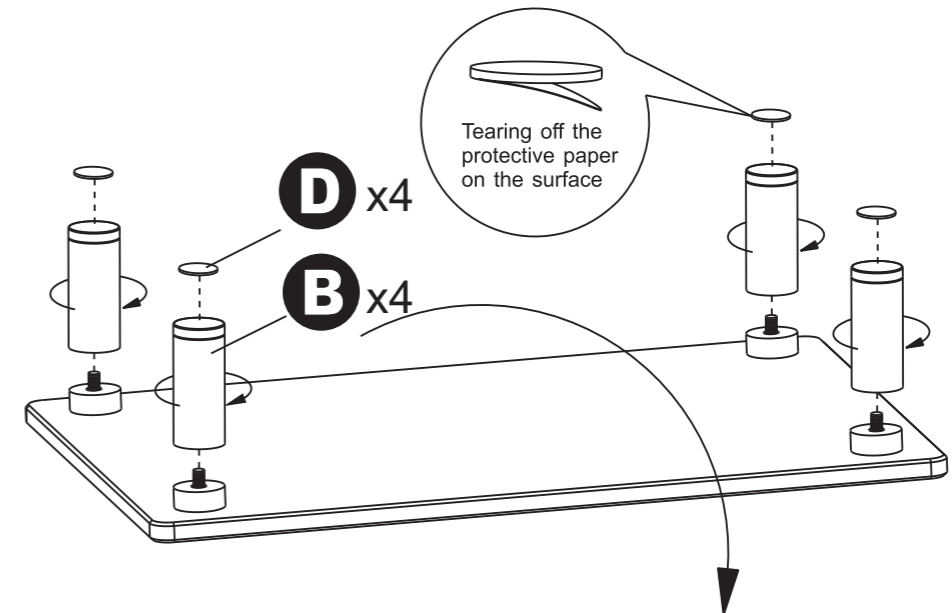

C x4

Metal screws(M10x16)

D x4

Rubber self-adhesive feet(Ø20X1.5)

ASSEMBLE THE DESKTOP STAND

1.

2.

SCOPE OF APPLICATION OF THIS PRODUCT