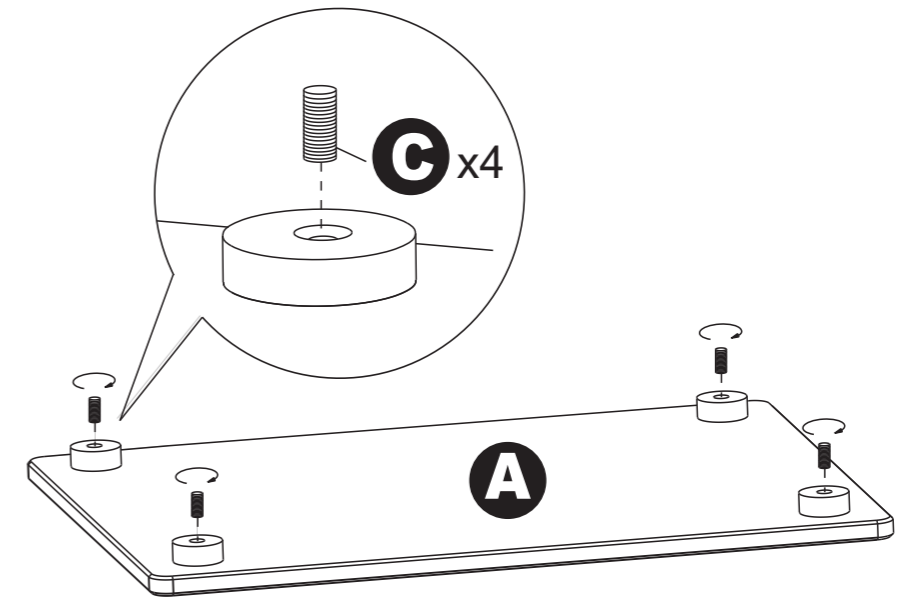

C x4

Metal screws(M10x16)

D x4

Rubber self-adhesive feet(Ø20X1.5)

ASSEMBLE THE DESKTOP STAND

1.

2.

SCOPE OF APPLICATION OF THIS PRODUCT