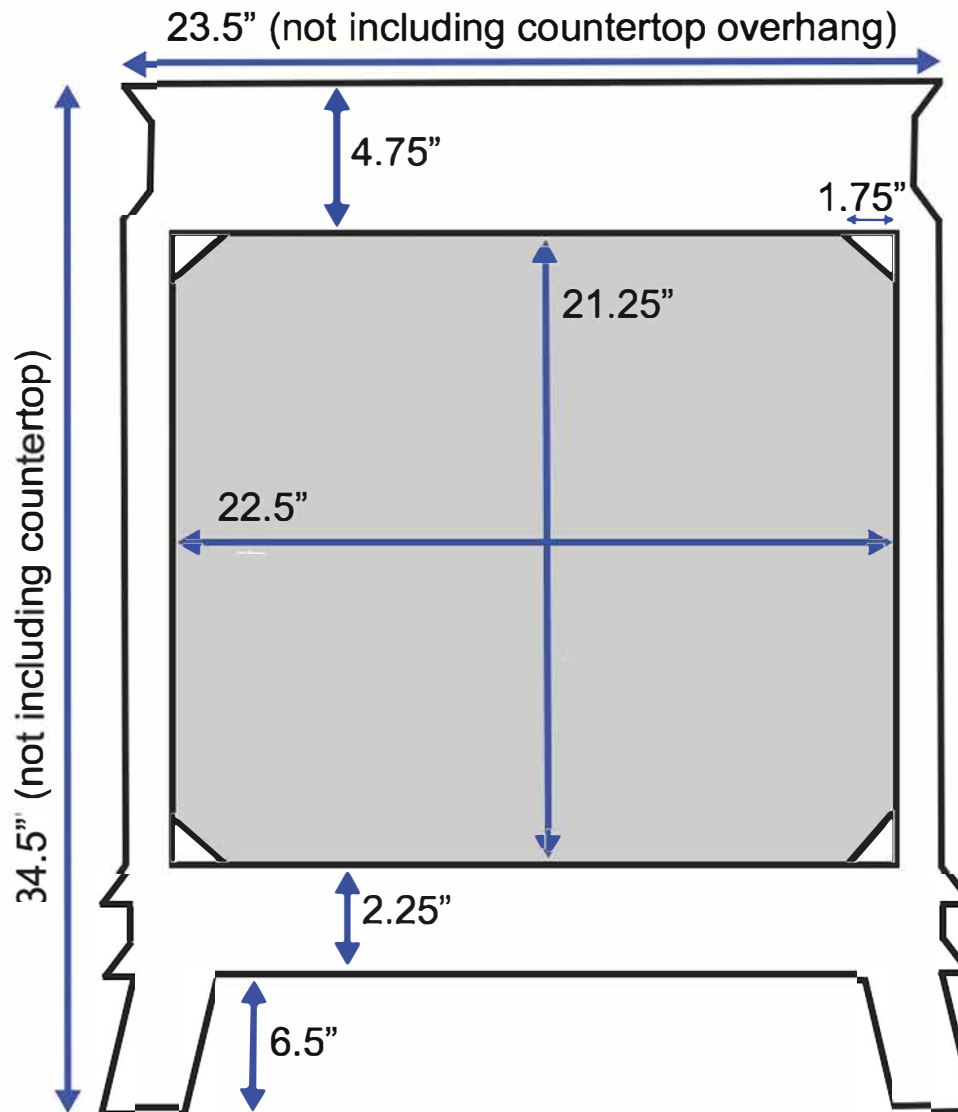

24-inch Vanity (Back View)

All measurements are approximate and rounded to the nearest quarter inch.
Please allow for a slight margin of error.