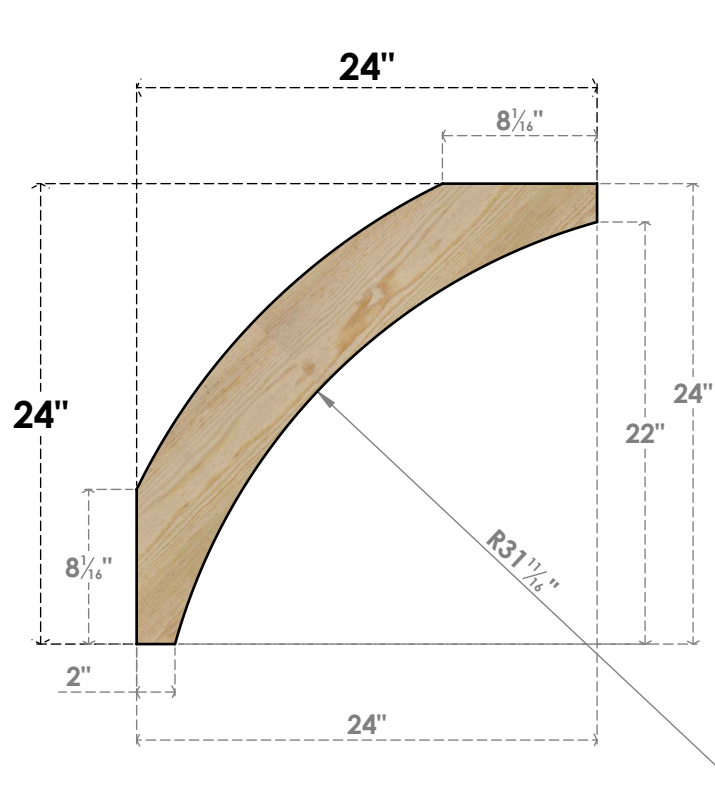

BRC06X24X24THR00RDF

6"W X 24"D X 24"H THORTON ROUGH SAWN BRACE, DOUGLAS FIR

SIDE

FRONT

EKENA
MILLWORK
 EKENA MILLWORK
 2300 WEST MAIN ST.
 CLARKSVILLE, TX 75426
 TOLL FREE: 866-607-0453
 WWW.EKENAMILLWORK.COM