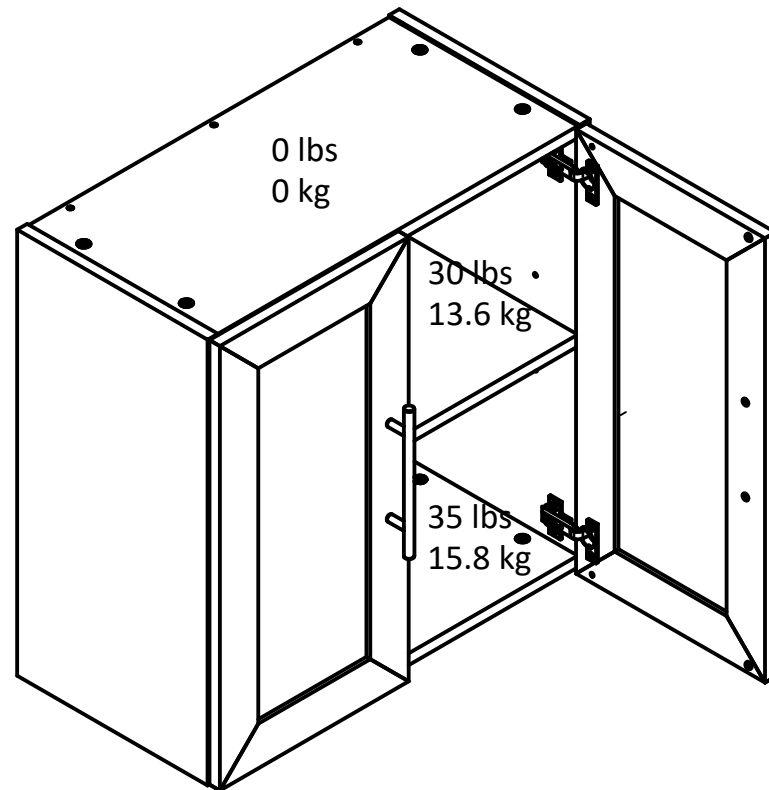

Interior Storage dimensions:  
 (2) storage spaces (adjustable heights)  
 22.21 in. (56.4 cm) W  
 22.21 in. (56.4 cm) H  
 10.83 in. (27.5 cm) D  
 3.09 cubic feet

Overall Product Size:  
 23.43"W x 12.36"D x 23.68"H  
 59.6cm W x 31.4cm D x 60.2cm H

Wood Breakdown: 98%  
 Total storage: 3.09 cubic feet

Maximum Weight Capacities  
 Unit Weight: 38 lbs. (17.2 kg)