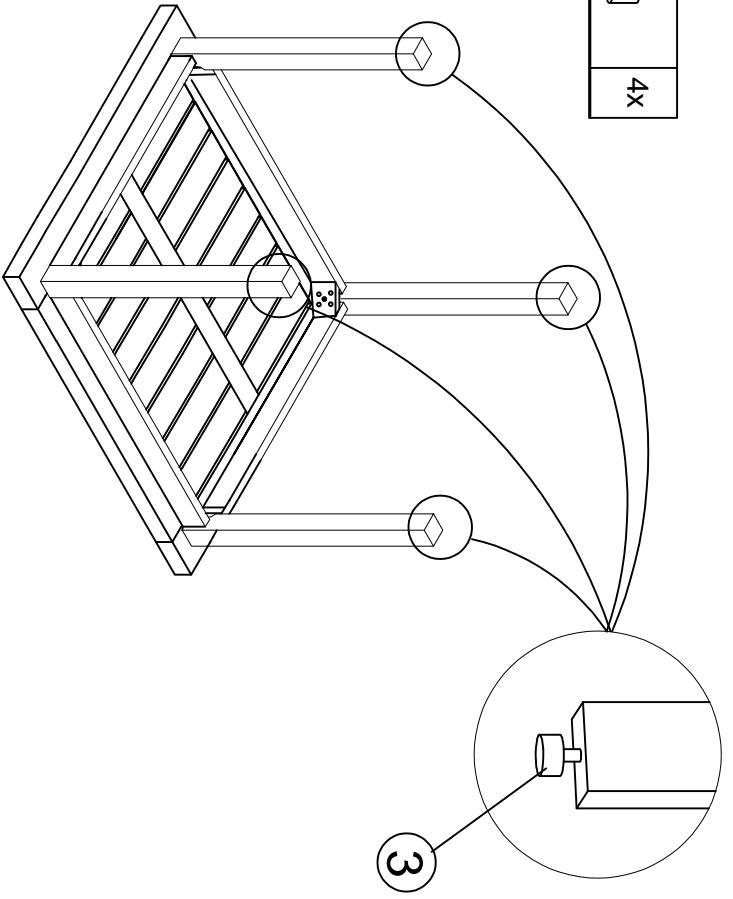

JONATHAN Y

MODEL#END6000

Product Dimension: 18.9"D x 18.9W x 18.1"H

Part List and Hardware List

1	Table		1x
2	Legs		4x
A	Bolt	 M6x60 mm	4x
B	Washers		4x
C	Foot Cap		4x
D	Allen Key	 M4	1x

If there are any questions relating to defects, missing parts, assembly issues or replacements, please send a detailed email to cs@jonathany.com.

1	(A)	 M6x60 mm	2x
	(B)		2x

2	(A)	 M6x60 mm	2x
	(B)		2x

3	(C)		4x
---	-----	---	----

4