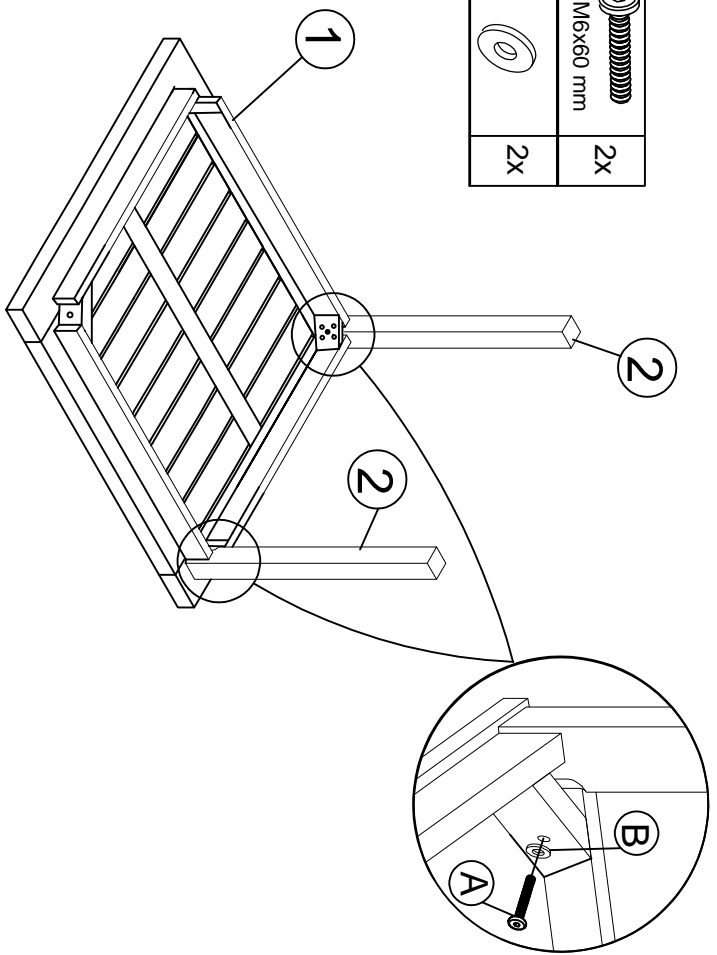

JONATHAN Y

MODEL#END6000

Product Dimension: 18.9"D x 18.9W x 18.1"H

Part List and Hardware List

1	Table		1x
2	Legs		4x
A	Bolt	 M6x60 mm	4x
B	Washers		4x
C	Foot Cap		4x
D	Allen Key	 M4	1x

If there are any questions relating to defects, missing parts, assembly issues or replacements, please send a detailed email to cs@jonathany.com.

1	(A)	 M6x60 mm	2x
	(B)		2x

2	(A)	 M6x60 mm	2x
	(B)		2x

3	(C)		4x
---	-----	---	----

4