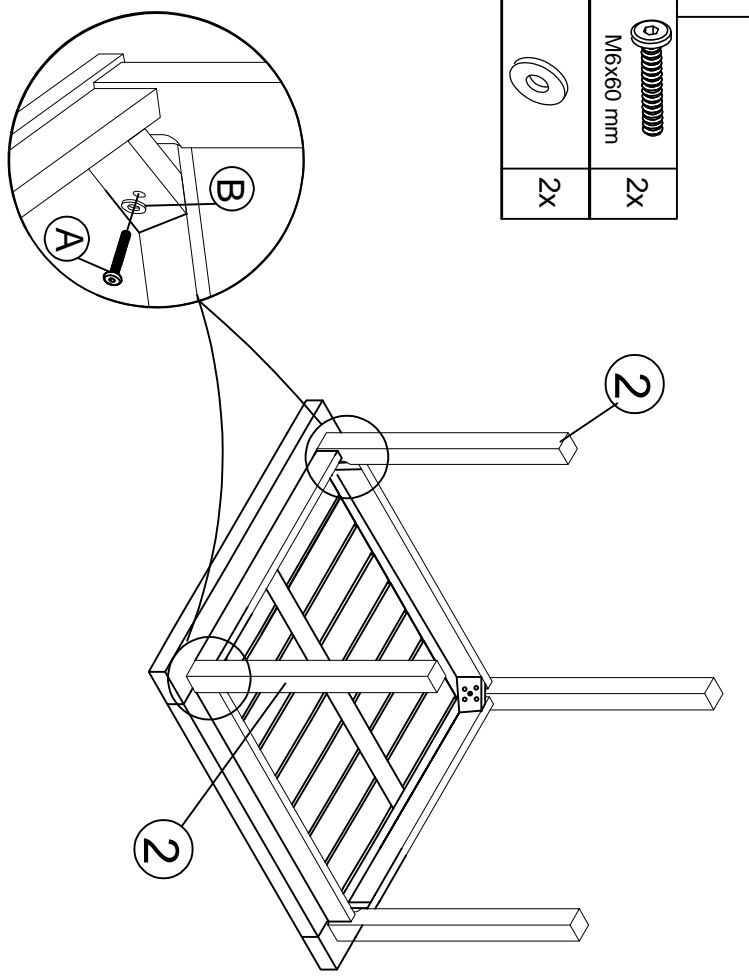

JONATHAN Y

MODEL#END6000

Product Dimension: 18.9"D x 18.9W x 18.1"H

Part List and Hardware List

1	Table		1x
2	Legs		4x
A	Bolt	 M6x60 mm	4x
B	Washers		4x
C	Foot Cap		4x
D	Allen Key	 M4	1x

If there are any questions relating to defects, missing parts, assembly issues or replacements, please send a detailed email to cs@jonathany.com.

1	(A)	 M6x60 mm	2x
	(B)		2x

2	(A)	 M6x60 mm	2x
	(B)		2x

3	(C)		4x
---	-----	---	----

4