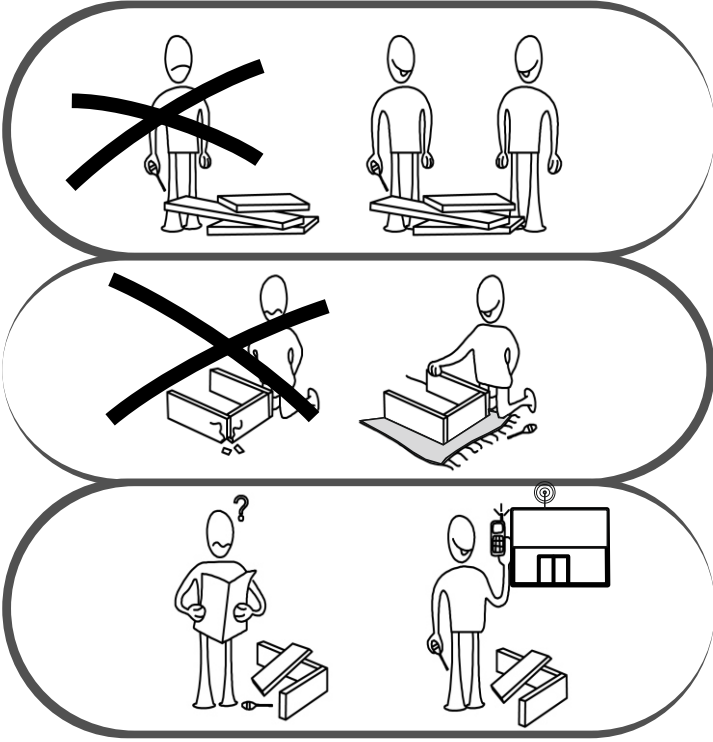

BED FRAME

AKSESUAR LİSTESİ / ACCESSORY LIST

Bu modülün kurulumu için gerekli olan araçlar.
The necessary tools (not included)

A09 4x50 YHB Vida 8x	A11 4x30 YHB Vida 32x	A01 Minifix Gövde 16x	A02 Minifix Mil 16x	A03 Kavela 8x
A16 MINIFIX Tapa Ana Renk 44x Değişken 8x	A34 Montebent Vidası 8x	A33 Metrik 6x10 Vida 20x		

Sizlere daha iyi hizmet verebilmek ve kullanım dışı kalan atık malzemelerin tekrar üretim süreçlerine kazandırılması için lütfen geri dönüşüme destek verelim...

Daha güzel bir DÜNYA için çevreyi koruyalım....

Bizi tercih ettiğiniz için teşekkür ederiz :)

In order to provide better service to you again and gain to the production process of the use of non-recycled waste material support, please let us ... Let us preserve the environment for a better WORLD... Thank you for choosing us :)