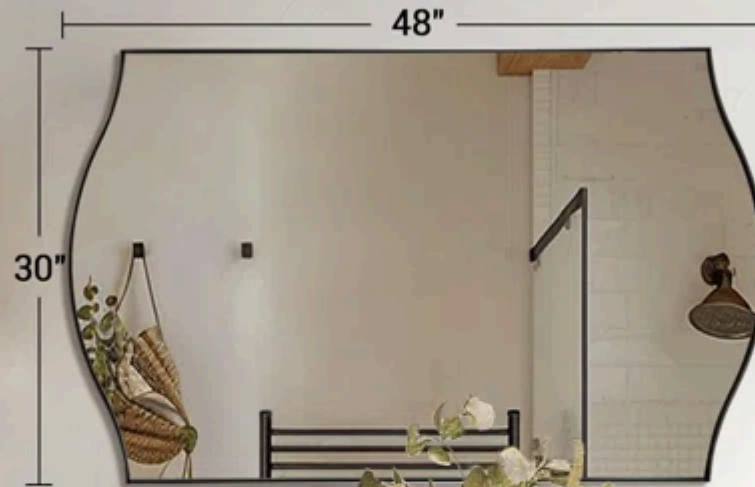

Horizontally or Vertically

What's In The Box

- Mirror · User Manual
- Screws & Hardwares

Dimensions

- Length: 48 In · Width: 30 In
- Frame Depth: 1 In
- NW:37.9 LBS

*Note: Mirror is heavy. Measure space before ordering.