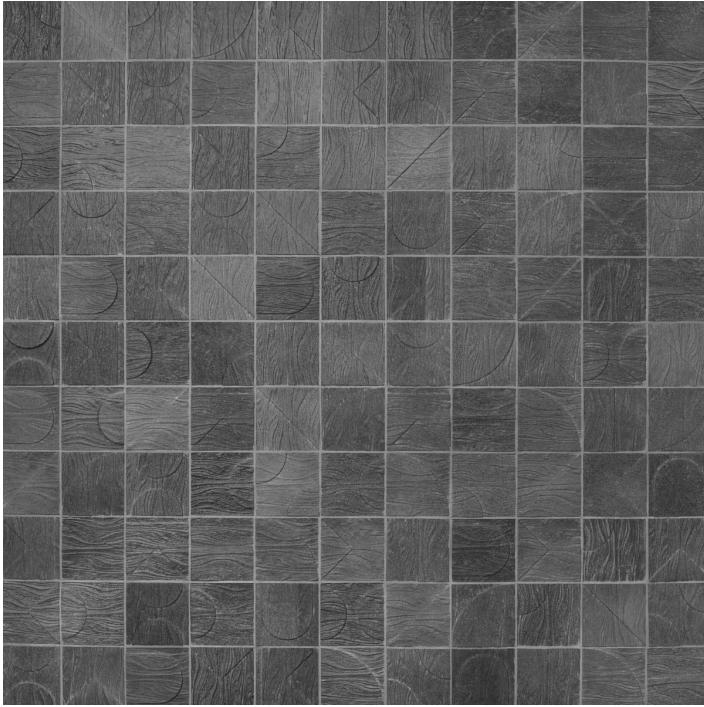

TREVINO CARVED BLACK 4X4 3D SATIN BASALT STONE TILE

The Trevino Carved Black 4x4 Honed Basalt Tile features relief patterns carved with mechanical precision into rich black volcanic basalt. These small-format tiles have a honed finish and a unique texture that emulates woodgrain. Decorative while maintaining its material authenticity, its thoughtful subtlety is ideal for interior and exterior accents.

COLORS

Beige

Black

White

SPECIFICATIONS

Colorway
Black

Commercial
Wall

Finish
Satin

Item Size
4.25" x 4.25"

Material
Anshan Black Basalt

Residential
Wall

PRODUCT GALLERY

DETAILED SPECS

Available Sizes

4x4"

Coverage

6.27

Stone Type

Basalt

Style

Contemporary, Modern

Tile Faces

10

Tile Thickness