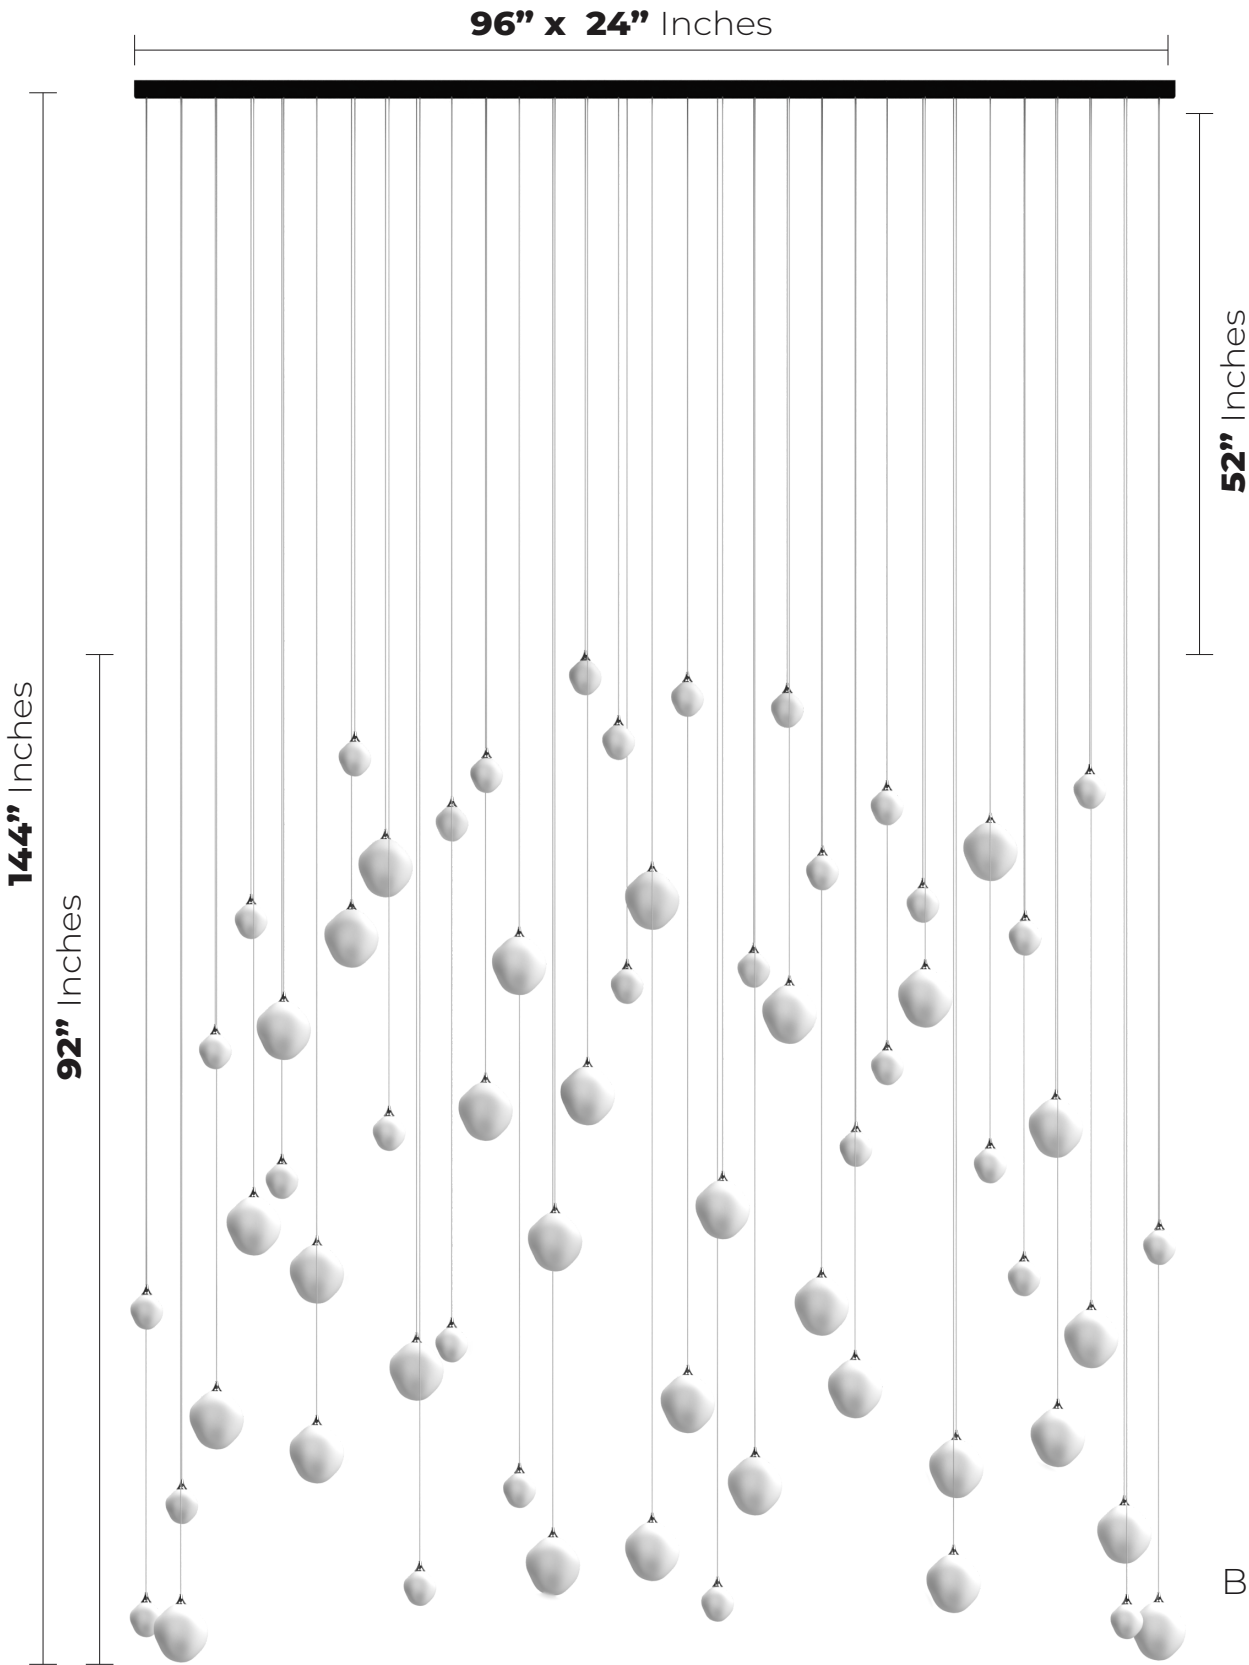

GALILEE *Lighting*

VOYAGE
62 LIGHTS

SL-1060
62 Pendants

Glass Size & Color:
31 X 3" / 31 X 5"
Frosted White
144" Height

Specs

96" x 24"
in two parts
Canopy Color:
Black, White or Silver
Cones:
Polished Nickel

3D View Link:
<https://adobe.ly/3Lobt8s>

Bulbs
G9 / LED / Soft White / Dim.