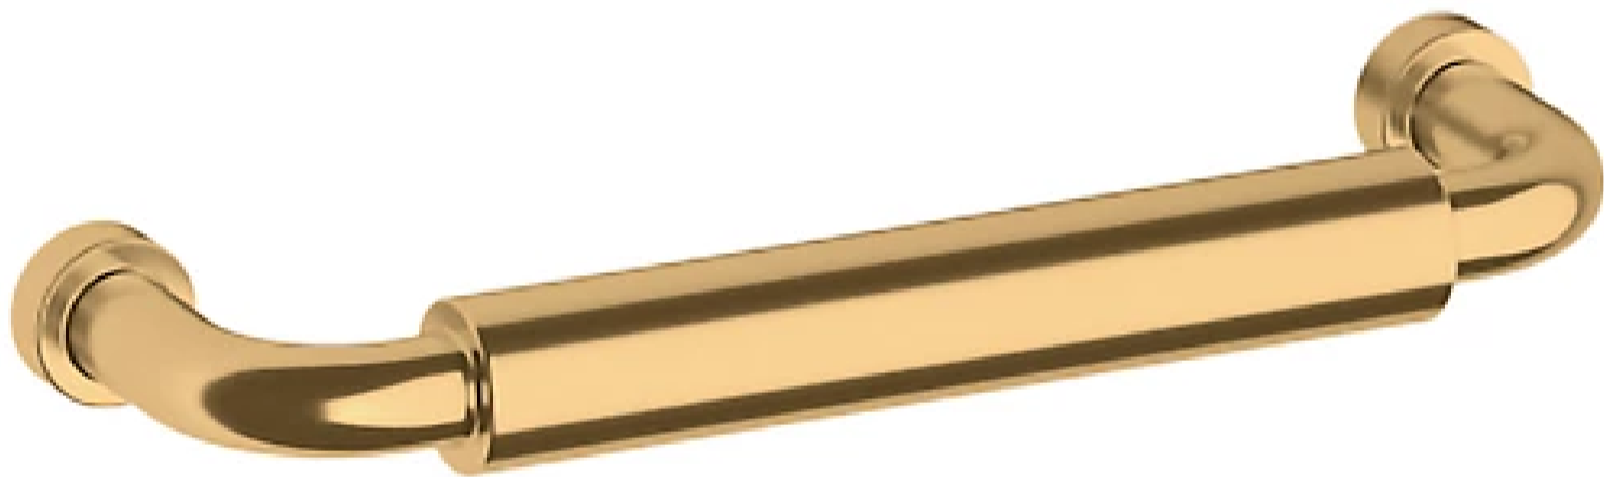

4400 HOLLYWOOD HILLS PULL

4" CTC

SPECIFICATIONS

STYLE	Transitional
PROJECTION	1.25

4400 HOLLYWOOD HILLS PULL 4" CTC

ESTATE PORTFOLIO

Model Number:
4400.003.BIN

Key Features

- ✓ Inspired by the clean modernism of old school Hollywood, this transitional design of the Hollywood Hills collection is a showstopper.

FINISHES OPTIONS

Satin Nickel - 150, US15

Lifetime (PVD) Polished Nickel - 055

Polished Chrome - 260

Lifetime (PVD) Polished Brass - 003

Lifetime (PVD) Satin Brass - 044

Satin Black - 190

Venetian Bronze - 112, 11P

Non-lacquered Brass - 031

all measurements in inches

SPECIFICATIONS