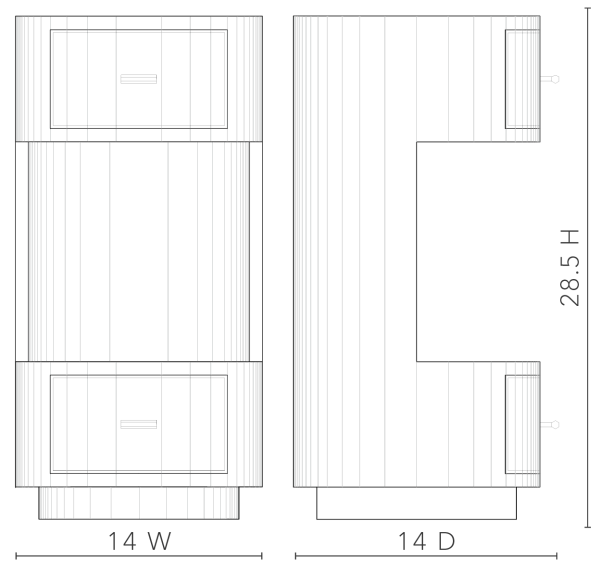

Aaron 2-Drawer End Table, Deep Olive

AAR-120-5137-88

- 14W x 14D x 28.5H
- Clear Lacquered Grasscloth
- Polished Brass Finished Cast Metal
- Finished Back, Soft Close Side Mount Glides

Sand White

Deep Olive