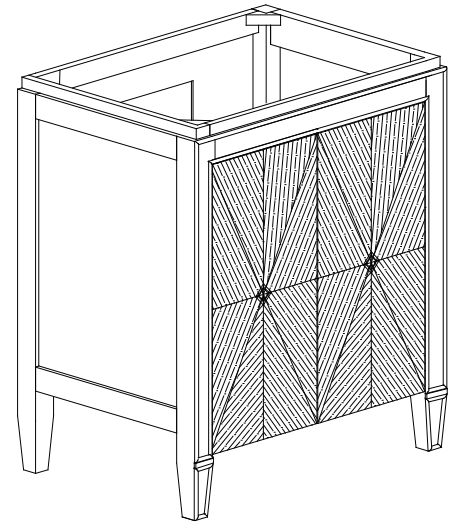

Features

- Solid poplar wood frame, Elm veneer MDF
- Hand crafted details
- 2 soft-close doors
- 1 interior shelf
- Antique nickel finished hardware
- Adjustable height levelers

Colors / Finishes

- New Walnut

Nominal Dimension

- 31W x 22D x 33.6H inches

Components

Mirror

Vanity Top

Sink

Product Diagrams

Front

Back

Side

Top

Features

- 25mm thickness top material
- Pre-installed with rectangular sink CUM20WT-R
- Top pre-drilled for 8" widespread faucet
- 4" backsplash included

Colors / Couleurs

- Cala White / Cala Blanc
- Carrara White / Blanc de Carrare

Nominal Dimension / Dimension Nominale

- 31W x 22D x 8.7H inches | 788 x 560 x 221 mm

Product Diagrams / Diagrammes Produit

Caractéristiques

- Matériau supérieur de 25 mm d'épaisseur
- Pré-installé avec évier rectangulaire CUM20WT-R
- Dessus pré-percé pour un robinet large de 8 po
- Dossier de 4" inclus