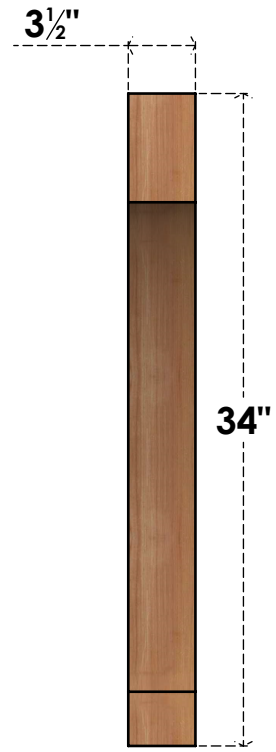

BRC04X30X34IMP00SWR

3 1/2"W X 30"D X 34"H IMPERIAL SMOOTH BRACE, WESTERN RED CEDAR

SIDE

FRONT

EKENA MILLWORK
 2300 WEST MAIN ST.
 CLARKSVILLE, TX 75426
 TOLL FREE: 866-607-0453
 WWW.EKENAMILLWORK.COM

NOTES