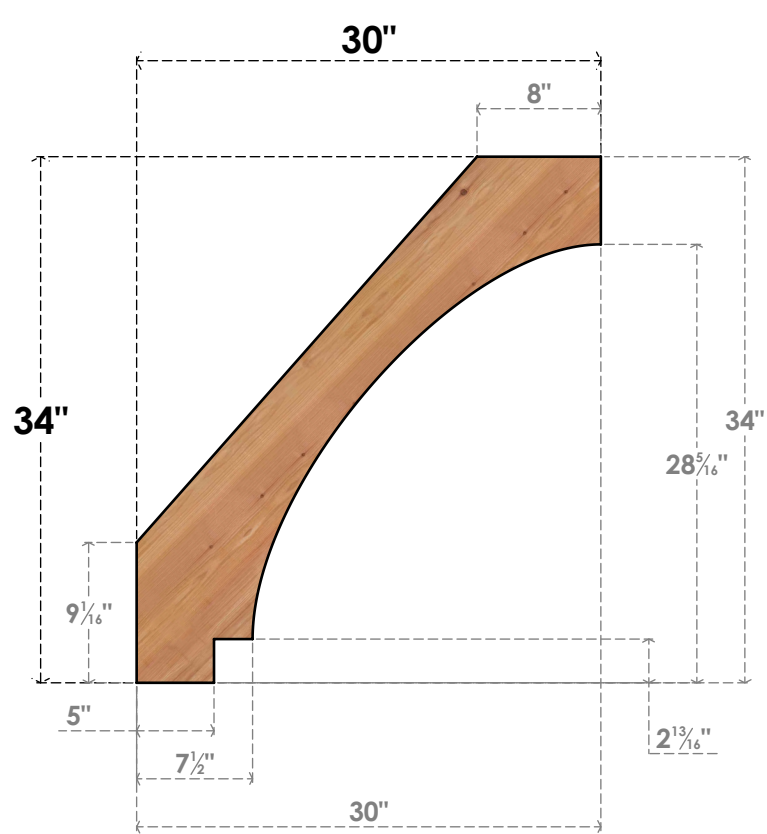

BRC04X30X34IMP00SWR

3 1/2"W X 30"D X 34"H IMPERIAL SMOOTH BRACE, WESTERN RED CEDAR

SIDE

FRONT

EKENA MILLWORK
 2300 WEST MAIN ST.
 CLARKSVILLE, TX 75426
 TOLL FREE: 866-607-0453
 WWW.EKENAMILLWORK.COM

NOTES