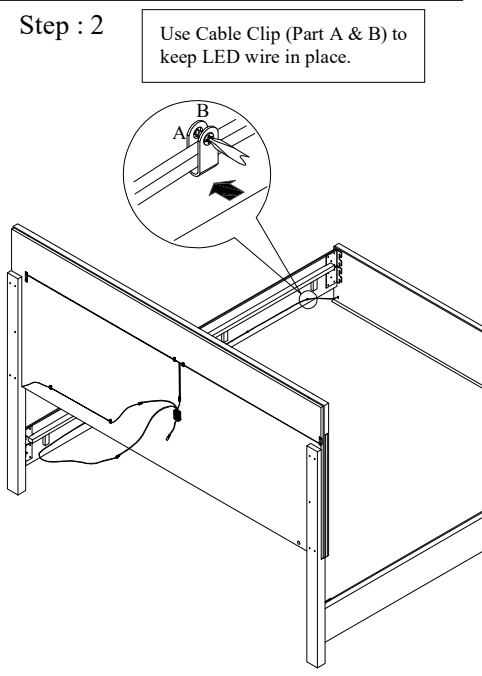

HARDWARE LIST

No	Description		Qty
A	Cable Clip		3pcs
B	TRUSS HD C/B M4 x 15mm		3pcs
C	Power Wall Adaptor 12V-2A		1set

DIAGRAM FIGURE 1

Completed diagram for your reference

Step : 1

Step : 2

Step : 3

Assembly Instruction

DD-F02

Model No : 257A Dressing Table

Thank you for purchasing this quality product.
Please check all packing material carefully which may have come loose inside the carton during shipment.

PART LIST

No	Description	Qty
1	Dressing Table	1pc
2	Mirror	1pc
3	Mirror Support	2pcs