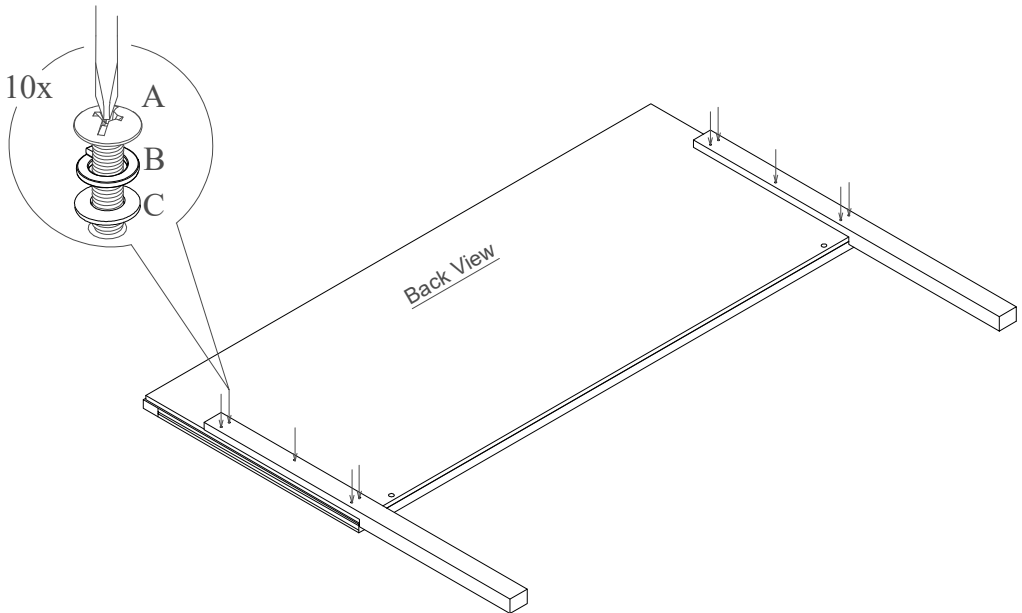

PART LIST

No	Description	Qty
1	Headboard	1pc
2	Headboard Left Support (L)	1pc
3	Headboard Right Support (R)	1pc

HARDWARE LIST

No	Description	Qty
A	JCBC Screw M6 x 35mm 	10pcs
B	Lock Washer 	10pcs
C	Flat Washer 	10pcs

Step : 1

Refer marking on headboard supporter to match marking on back of headboard.

Step : 2

Assembly Instruction

DD-F02

Model No : 257A Bed Queen

Thank you for purchasing this quality product.

Please check all packing material carefully which may have come loose inside the carton during shipment.