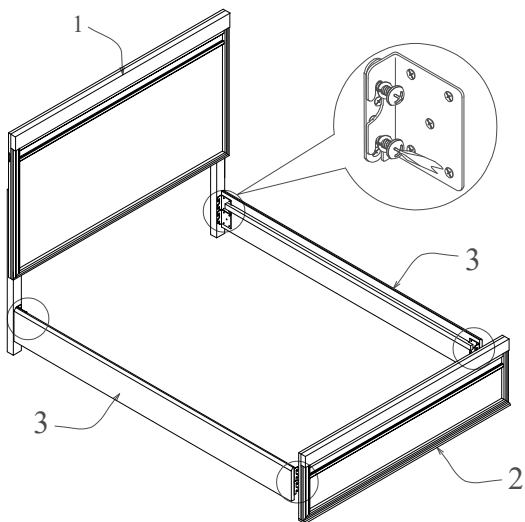

PART LIST

No	Description	Qty
1	Headboard	1pc
2	Footboard	1pc
3	Side Rail	2pcs
4	Center Rail	2pc
5	Center Rail Supporter	4pcs
6	Slat	2set

HARDWARE LIST

No	Description	Qty
A	TRUSS HD C/B M4 x 25mm 	28pcs

Step : 1

Step : 2

Step : 3

Assembly Instruction

DD-F02

Model No : 257A Bed King

Thank you for purchasing this quality product.
Please check all packing material carefully which
may have come loose inside the carton during shipment.

PART LIST

No	Description	Qty
1	Headboard	1pc
2	Footboard	1pc
3	Side Rail	2pcs
4	Center Rail	4pc
5	Center Rail Supporter	8pcs
6	Slat	2set

HARDWARE LIST

No	Description	Qty
A	TRUSS HD C/B M4 x 25mm 	28pcs

Step : 1