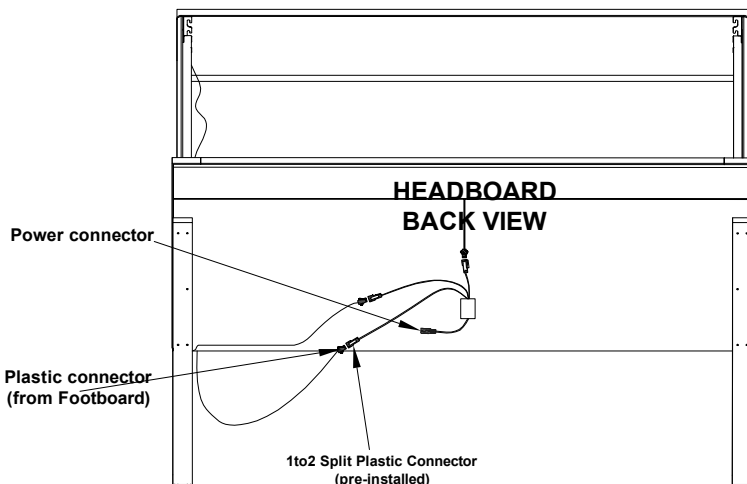

HARDWARE LIST

No	Description		Qty
A	Cable Clip		3pcs
B	TRUSS HD C/B M4 x 15mm		3pcs
C	Power Wall Adaptor 12V-2A		1set

DIAGRAM FIGURE 1

Completed diagram for your reference

Step : 1

Step : 2

Step : 3

Assembly Instruction