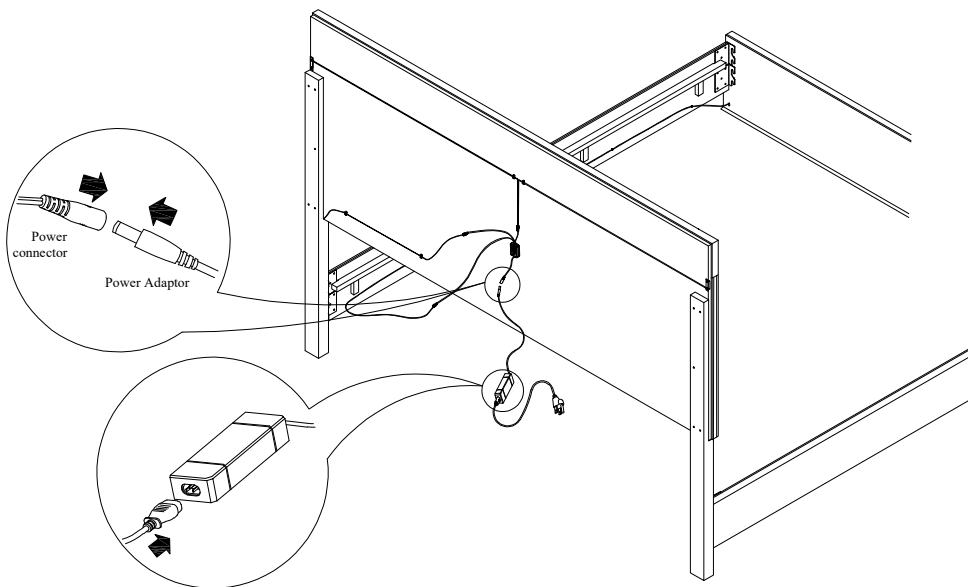

HARDWARE LIST

No	Description		Qty
A	Cable Clip		3pcs
B	TRUSS HD C/B M4 x 15mm		3pcs
C	Power Wall Adaptor 12V-2A		1set

DIAGRAM FIGURE 1

Completed diagram for your reference

Step : 1

Step : 2

Step : 3

Assembly Instruction

DD-F02

Model No : 257A Dressing Table

Thank you for purchasing this quality product.
Please check all packing material carefully which may have come loose inside the carton during shipment.

PART LIST

No	Description	Qty
1	Dressing Table	1pc
2	Mirror	1pc
3	Mirror Support	2pcs