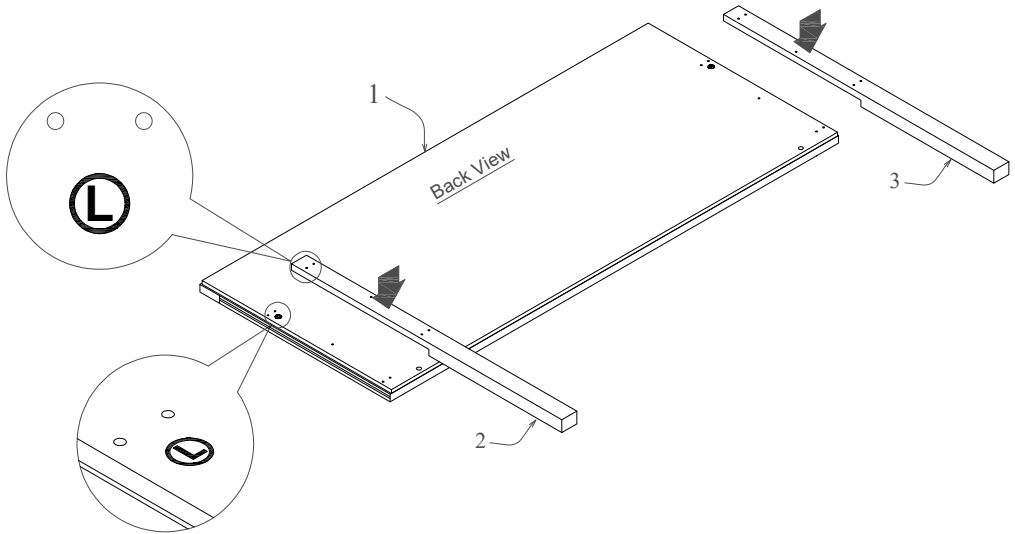

Assembly Instruction

DD-F02

Model No : 257A Headboard

Thank you for purchasing this quality product.

Please check all packing material carefully which may have come loose inside the carton during shipment.

PART LIST

No	Description	Qty
1	Headboard	1pc
2	Headboard Left Support (L)	1pc
3	Headboard Right Support (R)	1pc

HARDWARE LIST

No	Description	Qty
A	JCBC Screw M6 x 35mm 	10pcs
B	Lock Washer 	10pcs
C	Flat Washer 	10pcs

Step : 1

Refer marking on headboard supporter to match marking on back of headboard.

Step : 2

Assembly Instruction

DD-F02

Model No : 257A Bed Queen

Thank you for purchasing this quality product.

Please check all packing material carefully which may have come loose inside the carton during shipment.