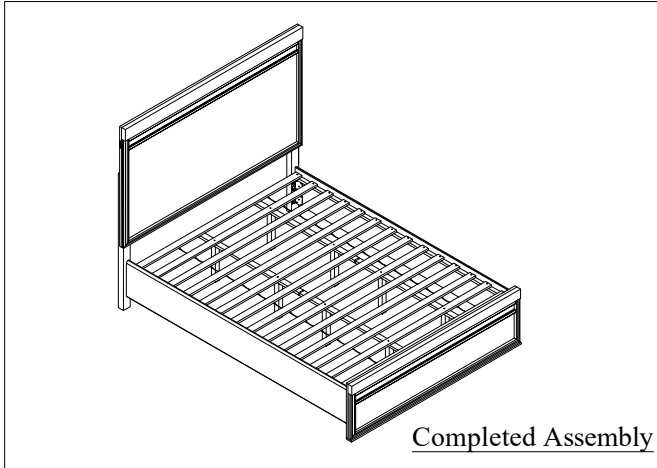

PART LIST

No	Description	Qty
1	Headboard	1pc
2	Footboard	1pc
3	Side Rail	2pcs
4	Center Rail	2pc
5	Center Rail Supporter	4pcs
6	Slat	2set

HARDWARE LIST

No	Description	Qty
A	TRUSS HD C/B M4 x 25mm 	28pcs

Step : 1

Step : 2

Step : 3

Assembly Instruction

DD-F02

Model No : 257A Bed King

Thank you for purchasing this quality product.
Please check all packing material carefully which
may have come loose inside the carton during shipment.

PART LIST

No	Description	Qty
1	Headboard	1pc
2	Footboard	1pc
3	Side Rail	2pcs
4	Center Rail	4pc
5	Center Rail Supporter	8pcs
6	Slat	2set

HARDWARE LIST

No	Description	Qty
A	TRUSS HD C/B M4 x 25mm 	28pcs

Step : 1