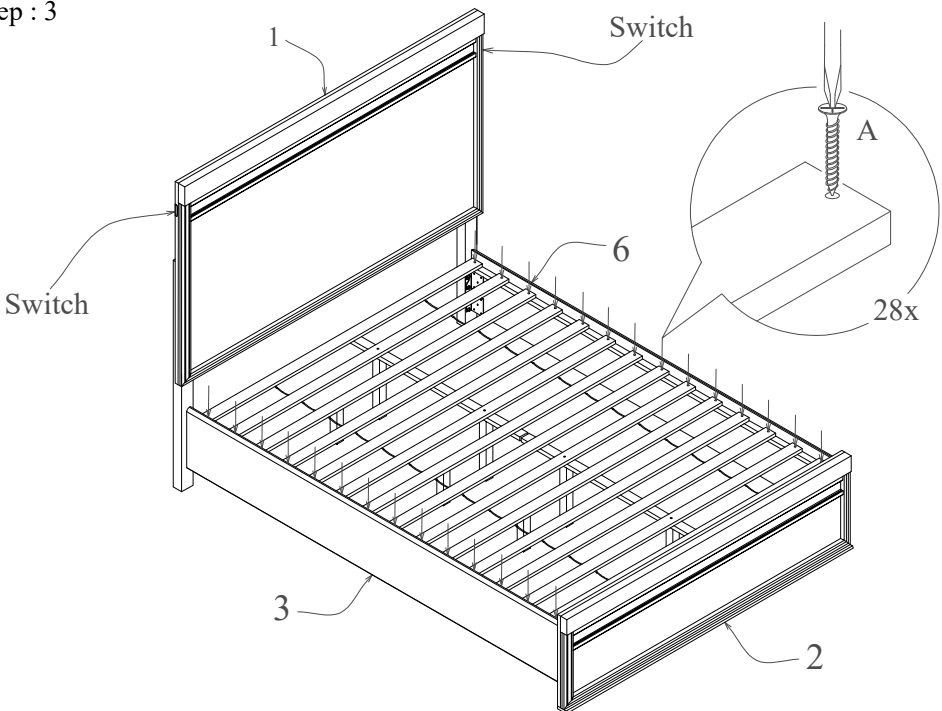

PART LIST

No	Description	Qty
1	Headboard	1pc
2	Headboard Left Support (L)	1pc
3	Headboard Right Support (R)	1pc

HARDWARE LIST

No	Description	Qty
A	JCBC Screw M6 x 35mm 	10pcs
B	Lock Washer 	10pcs
C	Flat Washer 	10pcs

Step : 1

Refer marking on headboard supporter to match marking on back of headboard.

Step : 2

Assembly Instruction

DD-F02

Model No : 257A Bed Queen

Thank you for purchasing this quality product.

Please check all packing material carefully which may have come loose inside the carton during shipment.

PART LIST

No	Description	Qty
1	Headboard	1pc
2	Footboard	1pc
3	Side Rail	2pcs
4	Center Rail	2pc
5	Center Rail Supporter	4pcs
6	Slat	2set

HARDWARE LIST

No	Description	Qty
A	TRUSS HD C/B M4 x 25mm 	28pcs

Step : 1

Step : 2

Step : 3

Assembly Instruction

DD-F02

Model No : 257A Bed King

Thank you for purchasing this quality product.
Please check all packing material carefully which
may have come loose inside the carton during shipment.