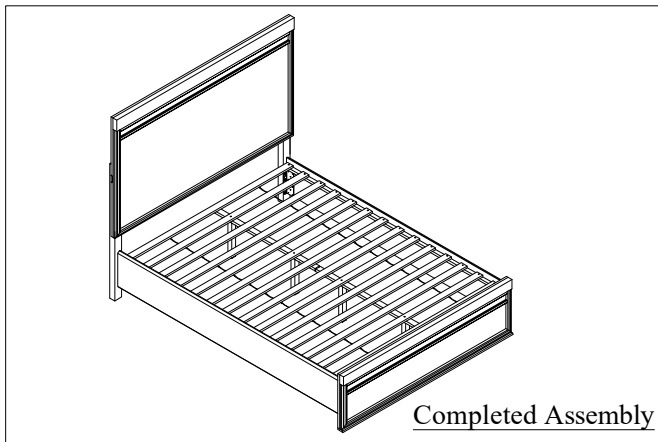

Assembly Instruction

DD-F02

Model No : 257A Headboard

Thank you for purchasing this quality product.

Please check all packing material carefully which may have come loose inside the carton during shipment.

PART LIST

No	Description	Qty
1	Headboard	1pc
2	Headboard Left Support (L)	1pc
3	Headboard Right Support (R)	1pc

HARDWARE LIST

No	Description	Qty
A	JCBC Screw M6 x 35mm 	10pcs
B	Lock Washer 	10pcs
C	Flat Washer 	10pcs

Step : 1

Refer marking on headboard supporter to match marking on back of headboard.

Step : 2

Assembly Instruction

DD-F02

Model No : 257A Bed Queen

Thank you for purchasing this quality product.

Please check all packing material carefully which may have come loose inside the carton during shipment.

PART LIST

No	Description	Qty
1	Headboard	1pc
2	Footboard	1pc
3	Side Rail	2pcs
4	Center Rail	2pc
5	Center Rail Supporter	4pcs
6	Slat	2set

HARDWARE LIST

No	Description	Qty
A	TRUSS HD C/B M4 x 25mm 	28pcs

Step : 1