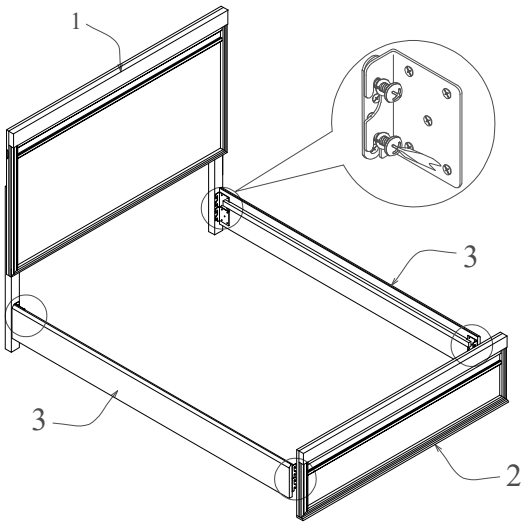

PART LIST

No	Description	Qty
1	Headboard	1pc
2	Headboard Left Support (L)	1pc
3	Headboard Right Support (R)	1pc

HARDWARE LIST

No	Description	Qty
A	JCBC Screw M6 x 35mm 	10pcs
B	Lock Washer 	10pcs
C	Flat Washer 	10pcs

Step : 1

Refer marking on headboard supporter to match marking on back of headboard.

Step : 2

Assembly Instruction

DD-F02

Model No : 257A Bed Queen

Thank you for purchasing this quality product.

Please check all packing material carefully which may have come loose inside the carton during shipment.

PART LIST

No	Description	Qty
1	Headboard	1pc
2	Footboard	1pc
3	Side Rail	2pcs
4	Center Rail	2pc
5	Center Rail Supporter	4pcs
6	Slat	2set

HARDWARE LIST

No	Description	Qty
A	TRUSS HD C/B M4 x 25mm 	28pcs

Step : 1