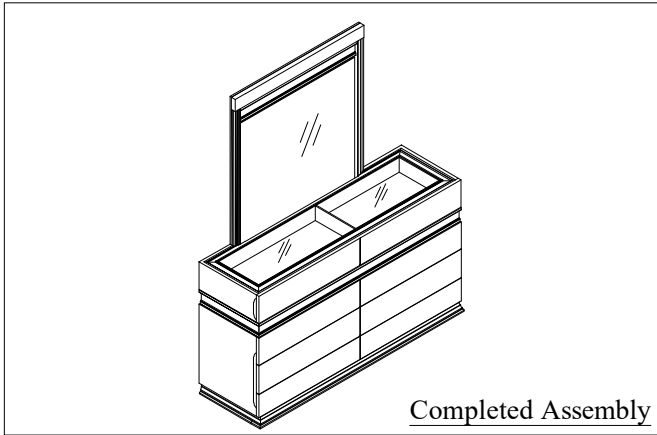

HARDWARE LIST

No	Description		Qty
A	Cable Clip		3pcs
B	TRUSS HD C/B M4 x 15mm		3pcs
C	Power Wall Adaptor 12V-2A		1set

DIAGRAM FIGURE 1

Completed diagram for your reference

Step : 1

Step : 2

Step : 3

Assembly Instruction

DD-F02

Model No : 257A Dressing Table

Thank you for purchasing this quality product.
Please check all packing material carefully which may have come loose inside the carton during shipment.

PART LIST

No	Description	Qty
1	Dressing Table	1pc
2	Mirror	1pc
3	Mirror Support	2pcs