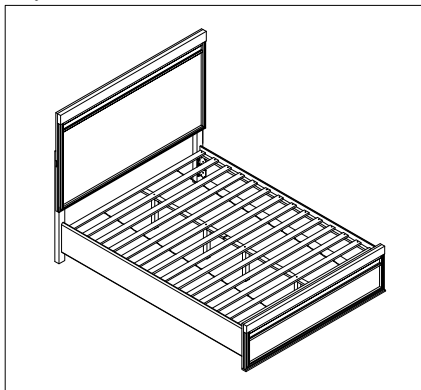

PART LIST

No	Description	Qty
1	Headboard	1pc
2	Footboard	1pc
3	Side Rail	2pcs
4	Center Rail	4pc
5	Center Rail Supporter	8pcs
6	Slat	2set

HARDWARE LIST

No	Description	Qty
A	TRUSS HD C/B M4 x 25mm 	28pcs

Step : 1

Step : 2

Step : 3

Assembly Instruction

DD-F02

Model No : 257A Led Bed

Thank you for purchasing this quality product.

Please check all packing material carefully which may have come loose inside the carton during shipment.