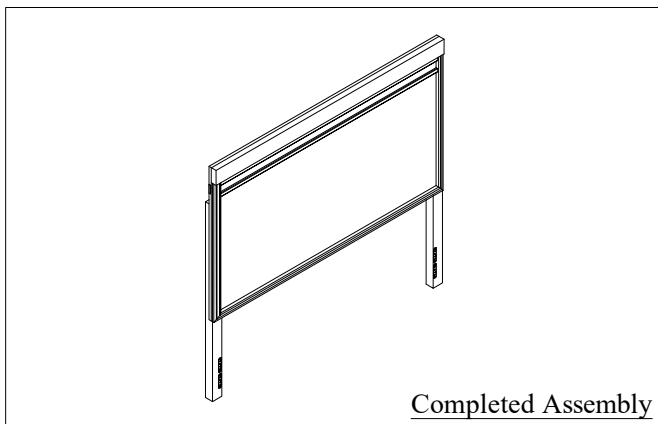

Assembly Instruction

DD-F02

Model No : 257A Headboard

Thank you for purchasing this quality product.

Please check all packing material carefully which may have come loose inside the carton during shipment.

PART LIST

No	Description	Qty
1	Headboard	1pc
2	Headboard Left Support (L)	1pc
3	Headboard Right Support (R)	1pc

HARDWARE LIST

No	Description	Qty
A	JCBC Screw M6 x 35mm 	10pcs
B	Lock Washer 	10pcs
C	Flat Washer 	10pcs

Step : 1

Refer marking on headboard supporter to match marking on back of headboard.

Step : 2

Assembly Instruction

DD-F02

Model No : 257A Bed Queen

Thank you for purchasing this quality product.

Please check all packing material carefully which may have come loose inside the carton during shipment.

PART LIST

No	Description	Qty
1	Headboard	1pc
2	Footboard	1pc
3	Side Rail	2pcs
4	Center Rail	2pc
5	Center Rail Supporter	4pcs
6	Slat	2set

HARDWARE LIST

No	Description	Qty
A	TRUSS HD C/B M4 x 25mm 	28pcs

Step : 1