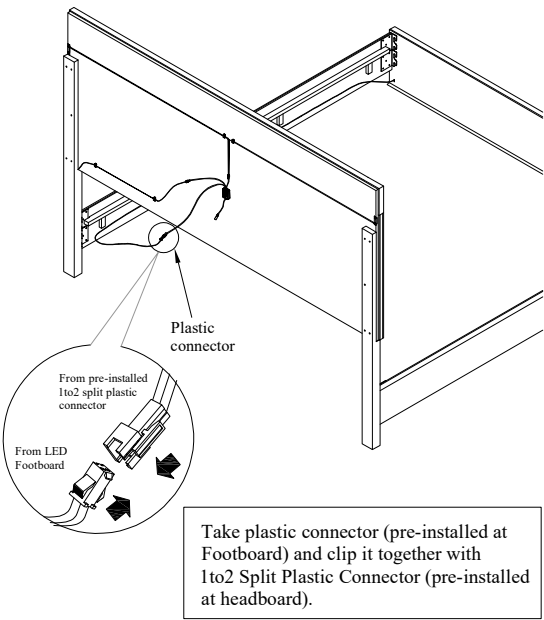

HARDWARE LIST

No	Description		Qty
A	Cable Clip		3pcs
B	TRUSS HD C/B M4 x 15mm		3pcs
C	Power Wall Adaptor 12V-2A		1set

DIAGRAM FIGURE 1

Completed diagram for your reference

Step : 1

Step : 2

Step : 3

Assembly Instruction

DD-F02

Model No : 257A Dressing Table

Thank you for purchasing this quality product.
Please check all packing material carefully which may have come loose inside the carton during shipment.

PART LIST

No	Description	Qty
1	Dressing Table	1pc
2	Mirror	1pc
3	Mirror Support	2pcs