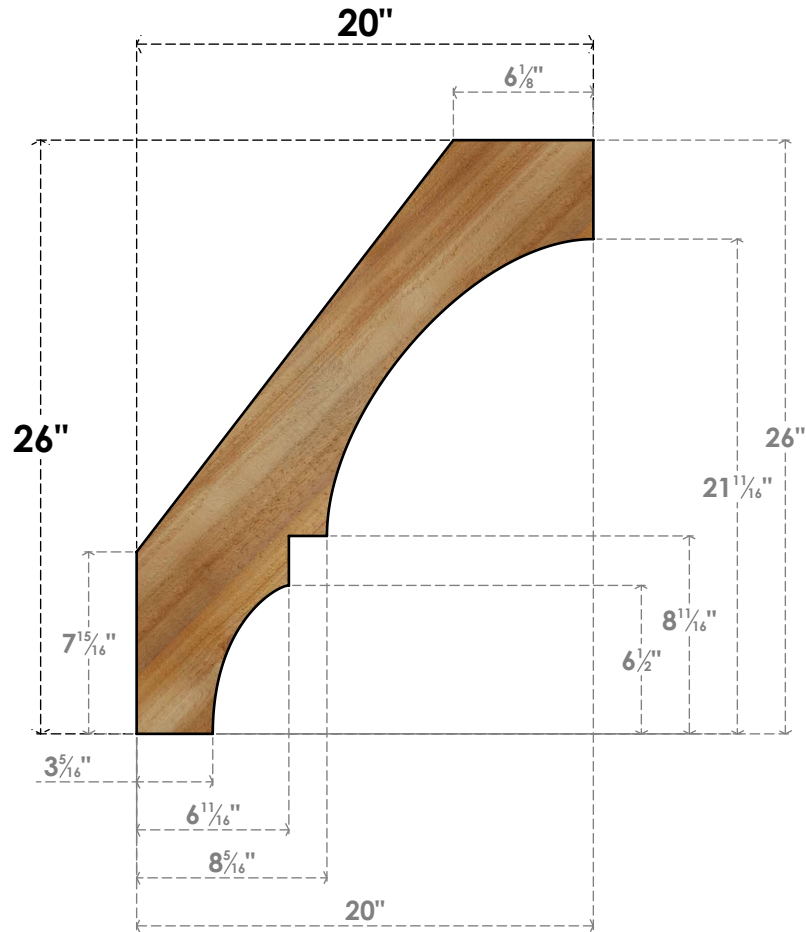

BRC04X20X26BOA00RWR

4"W X 20"D X 26"H BALBOA ROUGH SAWN BRACE, WESTERN RED CEDAR

SIDE

FRONT

EKENA MILLWORK
 2300 WEST MAIN ST.
 CLARKSVILLE, TX 75426
 TOLL FREE: 866-607-0453
 WWW.EKENAMILLWORK.COM

NOTES

1. INSTALLATION TO BE COMPLETED IN ACCORDANCE WITH MANUFACTURER'S SPECIFICATIONS.
2. DRAWING MAY NOT BE TO SCALE
3. THIS DRAWING IS INTENDED FOR DESIGN AND PLANNING PURPOSES ONLY.
4. ALL INFORMATION CONTAINED HEREIN WAS CURRENT AT THE TIME OF DEVELOPMENT BUT MUST BE REVIEWED AND APPROVED BY THE PRODUCT MANUFACTURER TO BE CONSIDERED ACCURATE.
5. PRODUCTS ARE NOT KILN DRIED. THIS ITEM IS UNIQUE AND WILL CONTAIN THE NATURAL VARIATIONS THAT THE WOOD SPECIES OFFERS. THIS MAY RESULT IN VARIATIONS UP TO 1/4"