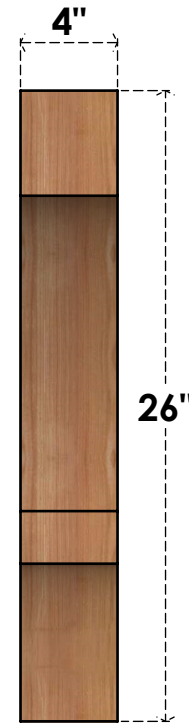

BRC04X20X26BOA00RWR

4"W X 20"D X 26"H BALBOA ROUGH SAWN BRACE, WESTERN RED CEDAR

SIDE

FRONT

EKENA MILLWORK
 2300 WEST MAIN ST.
 CLARKSVILLE, TX 75426
 TOLL FREE: 866-607-0453
 WWW.EKENAMILLWORK.COM

NOTES

1. INSTALLATION TO BE COMPLETED IN ACCORDANCE WITH MANUFACTURER'S SPECIFICATIONS.
2. DRAWING MAY NOT BE TO SCALE
3. THIS DRAWING IS INTENDED FOR DESIGN AND PLANNING PURPOSES ONLY.
4. ALL INFORMATION CONTAINED HEREIN WAS CURRENT AT THE TIME OF DEVELOPMENT BUT MUST BE REVIEWED AND APPROVED BY THE PRODUCT MANUFACTURER TO BE CONSIDERED ACCURATE.
5. PRODUCTS ARE NOT KILN DRIED. THIS ITEM IS UNIQUE AND WILL CONTAIN THE NATURAL VARIATIONS THAT THE WOOD SPECIES OFFERS. THIS MAY RESULT IN VARIATIONS UP TO 1/4"