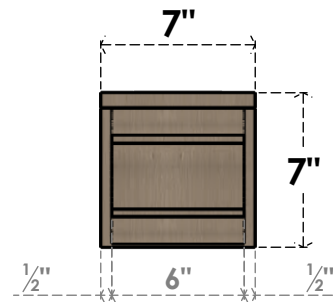

ITEM NUMBER: CORU07X07X07BRYRCPR

7"W X 7"D X 7"H SERIES 1 WIDE BRYANT ROUGH CEDAR TIMBERTHANE FAUX WOOD CORBEL, PRIMED

SIDE PROFILE

FRONT PROFILE

ISOMETRIC

EKENA MILLWORK
2300 WEST MAIN ST.
CLARKSVILLE, TX 75426
TOLL FREE: 866-607-0453
WWW.EKENAMILLWORK.COM