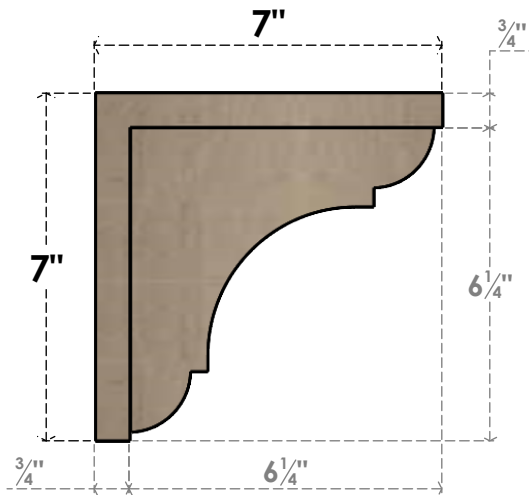

ITEM NUMBER: CORU07X07X07BRYRCPR

7"W X 7"D X 7"H SERIES 1 WIDE BRYANT ROUGH CEDAR TIMBERTHANE FAUX WOOD CORBEL, PRIMED

SIDE PROFILE

FRONT PROFILE

ISOMETRIC

EKENA MILLWORK
2300 WEST MAIN ST.
CLARKSVILLE, TX 75426
TOLL FREE: 866-607-0453
WWW.EKENAMILLWORK.COM

NOTES

1. INSTALLATION TO BE COMPLETED IN ACCORDANCE WITH MANUFACTURER'S SPECIFICATIONS.
2. DRAWING MAY NOT BE TO SCALE
3. THIS DRAWING IS INTENDED FOR DESIGN AND PLANNING PURPOSES ONLY.
4. ALL INFORMATION CONTAINED HEREIN WAS CURRENT AT THE TIME OF DEVELOPMENT BUT MUST BE REVIEWED AND APPROVED BY THE PRODUCT MANUFACTURER TO BE CONSIDERED ACCURATE.
5. TIMBERTHANE ARCHITECTURAL PRODUCTS ARE MADE FROM HIGH DENSITY URETHANE AND COME FACTORY PRIMED