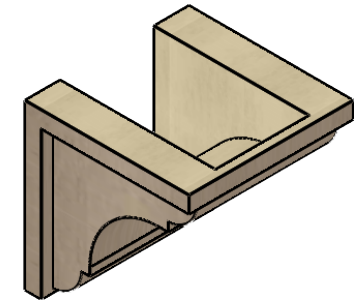

ITEM NUMBER: CORU07X07X07BRYRCPR

7"W X 7"D X 7"H SERIES 1 WIDE BRYANT ROUGH CEDAR TIMBERTHANE FAUX WOOD CORBEL, PRIMED

SIDE PROFILE

FRONT PROFILE

ISOMETRIC

EKENA MILLWORK
2300 WEST MAIN ST.
CLARKSVILLE, TX 75426
TOLL FREE: 866-607-0453
WWW.EKENAMILLWORK.COM

NOTES

1. INSTALLATION TO BE COMPLETED IN ACCORDANCE WITH MANUFACTURER'S SPECIFICATIONS.
2. DRAWING MAY NOT BE TO SCALE
3. THIS DRAWING IS INTENDED FOR DESIGN AND PLANNING PURPOSES ONLY.
4. ALL INFORMATION CONTAINED HEREIN WAS CURRENT AT THE TIME OF DEVELOPMENT BUT MUST BE REVIEWED AND APPROVED BY THE PRODUCT MANUFACTURER TO BE CONSIDERED ACCURATE.
5. TIMBERTHANE ARCHITECTURAL PRODUCTS ARE MADE FROM HIGH DENSITY URETHANE AND COME FACTORY PRIMED