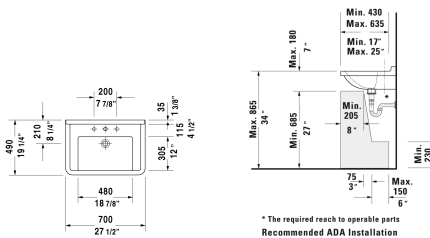

Starck 3 Furniture washbasin & # 0304700000 / 0304700030

< 27 1/2" Inch >

Furniture washbasin	Dimension	Weight	Order number
with faucet deck, hardware included, wall-mounted, cUPC® listed*, 27 1/2" Inch			
<b>Colors</b>			
00 White			
<b>Variant</b>			
● with overflow	27 1/2" x 19 1/4" Inch	46.6 lb	0304700000
●●● with overflow	27 1/2" x 19 1/4" Inch	46.6 lb	0304700030
<b>Infobox</b>			
* Complies with following standards: ASME A112.19.2/CSA B45.1, Washbasin is not ADA compliant in combination with pedestal, siphon cover or metal console, Not available with WonderGliss			
Space-saving siphon	1 1/4" Inch	0.9 lb	005076
<b>Suitable products</b>			
Pedestal for # 030065, 030060, 030055, 030410, 030480, 030470, 033213, 030760, 030750, 28" x 8 1/4" Inch	28" x 8 1/4" Inch		086516
Siphon cover for # 030065, 030060, 030055, 030410, 030480, 030470, 033213, 030760, 030750, 6 3/4" x 11 1/4" Inch	6 3/4" x 11 1/4" Inch		086515
Vanity unit wall-mounted 1 pull-out compartment, for Starck 3 # 030470, 25 5/8" x 17 7/8" Inch	25 5/8" x 17 7/8" Inch		KT6663
Vanity unit wall-mounted 2 drawers, upper drawer including cut-out for siphon and siphon cover, for Starck 3 # 030470, 25 5/8" x 17 7/8" Inch	25 5/8" x 17 7/8" Inch		KT6643
Vanity unit wall-mounted 1 pull-out compartment, for Starck 3 # 030470, 25 5/8" x 18 1/2" Inch	25 5/8" x 18 1/2" Inch		DS6387

*All drawings contain the necessary measurements which are subject to standard tolerances. They are stated in inch & mm and are non-binding. Exact measurements, in particular for customized installation scenarios, can only be taken from the finished ceramic piece.*