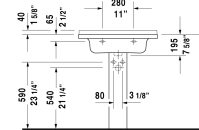

Starck 3 Furniture washbasin & # 0304700000 / 0304700030

< 27 1/2" Inch >

Furniture washbasin	Dimension	Weight	Order number
with faucet deck, hardware included, wall-mounted, cUPC® listed*, 27 1/2" Inch			
<b>Colors</b>			
00 White			
<b>Variant</b>			
● with overflow	27 1/2" x 19 1/4" Inch	46.6 lb	0304700000
●●● with overflow	27 1/2" x 19 1/4" Inch	46.6 lb	0304700030
<b>Infobox</b>			
* Complies with following standards: ASME A112.19.2/CSA B45.1, Washbasin is not ADA compliant in combination with pedestal, siphon cover or metal console, Not available with WonderGliss			
Space-saving siphon	1 1/4" Inch	0.9 lb	005076
<b>Suitable products</b>			
Pedestal for # 030065, 030060, 030055, 030410, 030480, 030470, 033213, 030760, 030750, 28" x 8 1/4" Inch	28" x 8 1/4" Inch		086516
Siphon cover for # 030065, 030060, 030055, 030410, 030480, 030470, 033213, 030760, 030750, 6 3/4" x 11 1/4" Inch	6 3/4" x 11 1/4" Inch		086515
Vanity unit wall-mounted 1 pull-out compartment, for Starck 3 # 030470, 25 5/8" x 17 7/8" Inch	25 5/8" x 17 7/8" Inch		KT6663
Vanity unit wall-mounted 2 drawers, upper drawer including cut-out for siphon and siphon cover, for Starck 3 # 030470, 25 5/8" x 17 7/8" Inch	25 5/8" x 17 7/8" Inch		KT6643
Vanity unit wall-mounted 1 pull-out compartment, for Starck 3 # 030470, 25 5/8" x 18 1/2" Inch	25 5/8" x 18 1/2" Inch		DS6387

*All drawings contain the necessary measurements which are subject to standard tolerances. They are stated in inch & mm and are non-binding. Exact measurements, in particular for customized installation scenarios, can only be taken from the finished ceramic piece.*