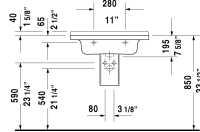

Starck 3 Furniture washbasin & # 0304700000 / 0304700030

< 27 1/2" Inch >

Furniture washbasin	Dimension	Weight	Order number
with faucet deck, hardware included, wall-mounted, cUPC® listed*, 27 1/2" Inch			
<b>Colors</b>			
00 White			
<b>Variant</b>			
● with overflow	27 1/2" x 19 1/4" Inch	46.6 lb	0304700000
●●● with overflow	27 1/2" x 19 1/4" Inch	46.6 lb	0304700030
<b>Infobox</b>			
* Complies with following standards: ASME A112.19.2/CSA B45.1, Washbasin is not ADA compliant in combination with pedestal, siphon cover or metal console, Not available with WonderGliss			
Space-saving siphon	1 1/4" Inch	0.9 lb	005076
<b>Suitable products</b>			
Pedestal for # 030065, 030060, 030055, 030410, 030480, 030470, 033213, 030760, 030750, 28" x 8 1/4" Inch	28" x 8 1/4" Inch		086516
Siphon cover for # 030065, 030060, 030055, 030410, 030480, 030470, 033213, 030760, 030750, 6 3/4" x 11 1/4" Inch	6 3/4" x 11 1/4" Inch		086515
Vanity unit wall-mounted 1 pull-out compartment, for Starck 3 # 030470, 25 5/8" x 17 7/8" Inch	25 5/8" x 17 7/8" Inch		KT6663
Vanity unit wall-mounted 2 drawers, upper drawer including cut-out for siphon and siphon cover, for Starck 3 # 030470, 25 5/8" x 17 7/8" Inch	25 5/8" x 17 7/8" Inch		KT6643
Vanity unit wall-mounted 1 pull-out compartment, for Starck 3 # 030470, 25 5/8" x 18 1/2" Inch	25 5/8" x 18 1/2" Inch		DS6387

*All drawings contain the necessary measurements which are subject to standard tolerances. They are stated in inch & mm and are non-binding. Exact measurements, in particular for customized installation scenarios, can only be taken from the finished ceramic piece.*