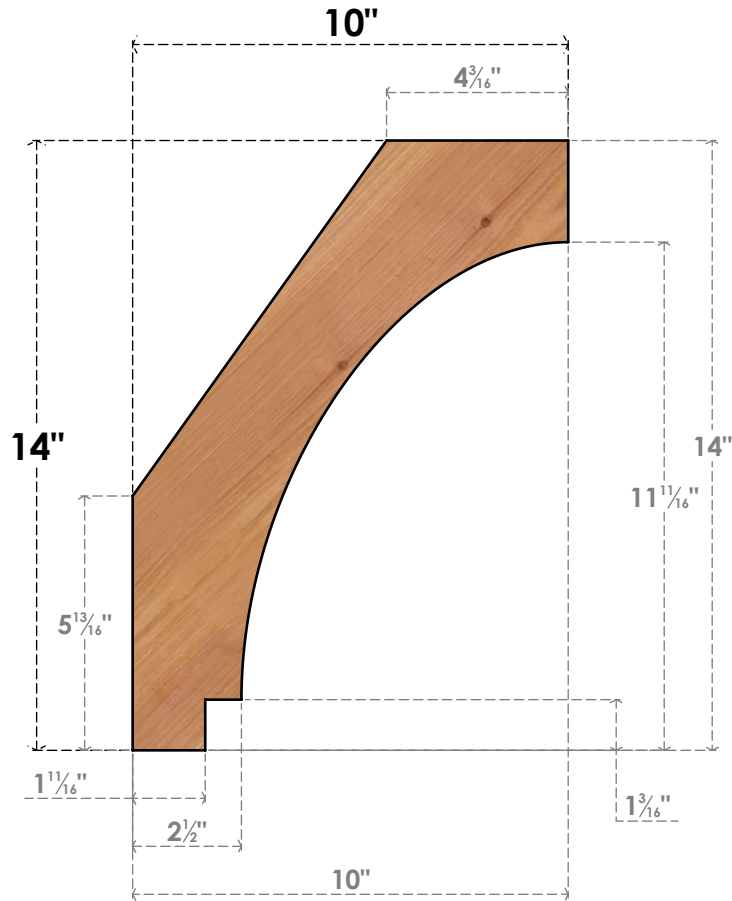

BRC06X10X14IMP00SWR

5 1/2"W X 10"D X 14"H IMPERIAL SMOOTH BRACE, WESTERN RED CEDAR

SIDE

FRONT

EKENA MILLWORK
 2300 WEST MAIN ST.
 CLARKSVILLE, TX 75426
 TOLL FREE: 866-607-0453
 WWW.EKENAMILLWORK.COM

NOTES