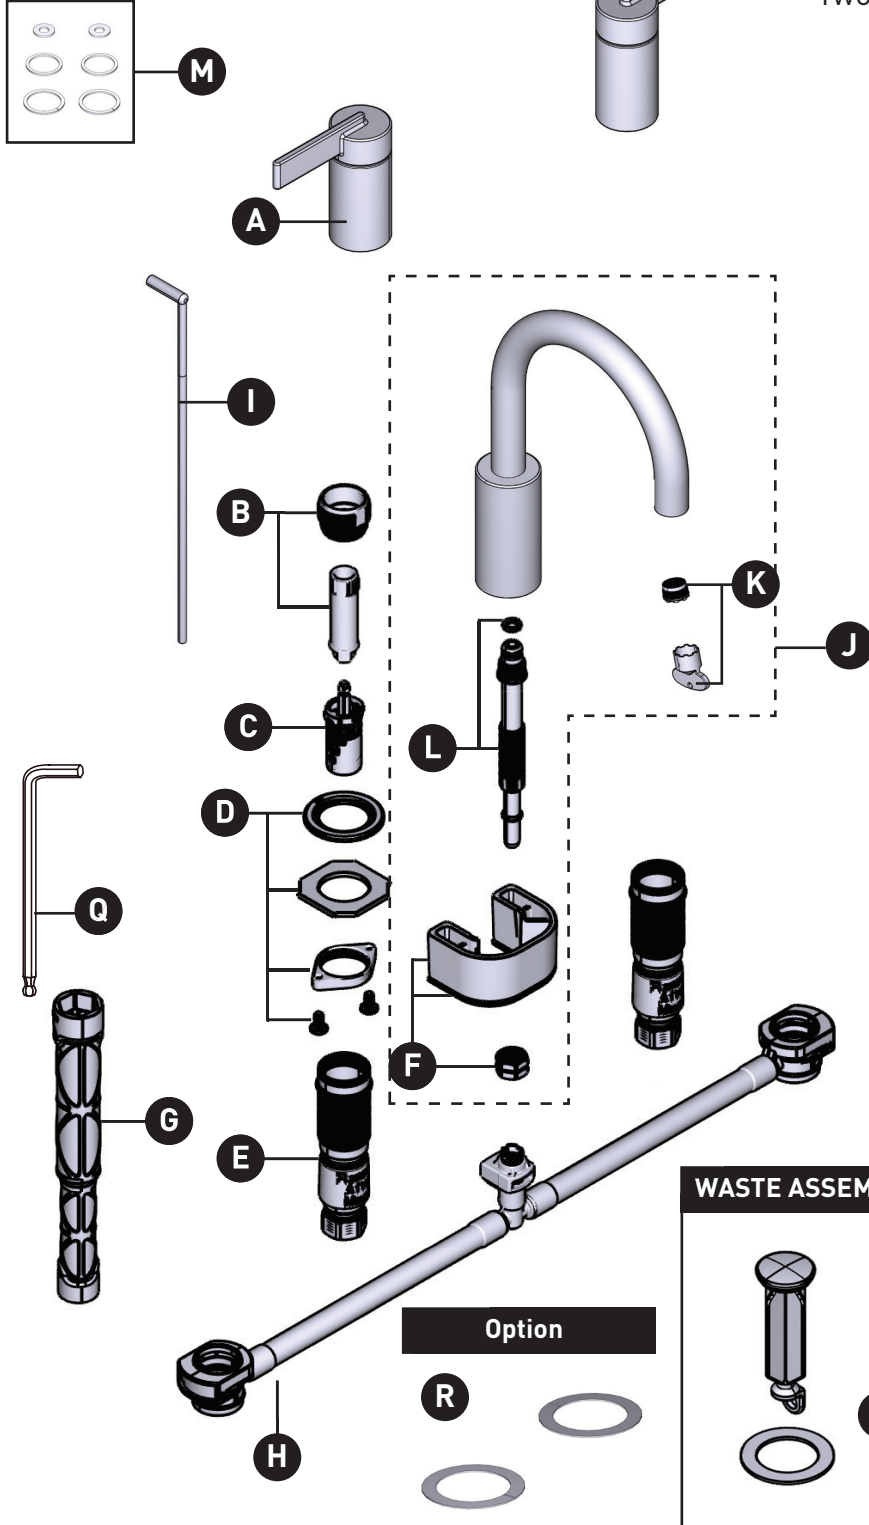

MOEN®

ILLUSTRATED PARTS

ORDER BY PART NUMBER

CIA™

Two-Handle Widespread Lavatory Faucet
TV6222 Series

ID	Kit Number	Finish
*A	201902	See below
B	174290 (hot & cold)	N/A
C	1234	N/A
D	215997	N/A
E	215996 (Hot) 215995 (Cold)	N/A N/A
F	93959	N/A
G	118305	N/A
H	215998	N/A
*I	123804	See below
*J	219048	See below
K	180158 (1.2gpm) 184082 (1.0gpm)	N/A N/A
L	131170	N/A
M	129706	N/A
*N	10709	See below
*O	201913	See below
*P	201914	See below
Q	T25796	N/A
R	190162	N/A

WASTE ASSEMBLY

Option

*Finish Determined by Suffix

Finish (base kit # = C) <i>(only applicable to *kits)</i>	Description
	Chrome
BN	Brushed Nickel
ORB	Oil Rubbed Bronze
BG	Brushed Gold (PVD)
BL	Matte Black
NL	Nickel