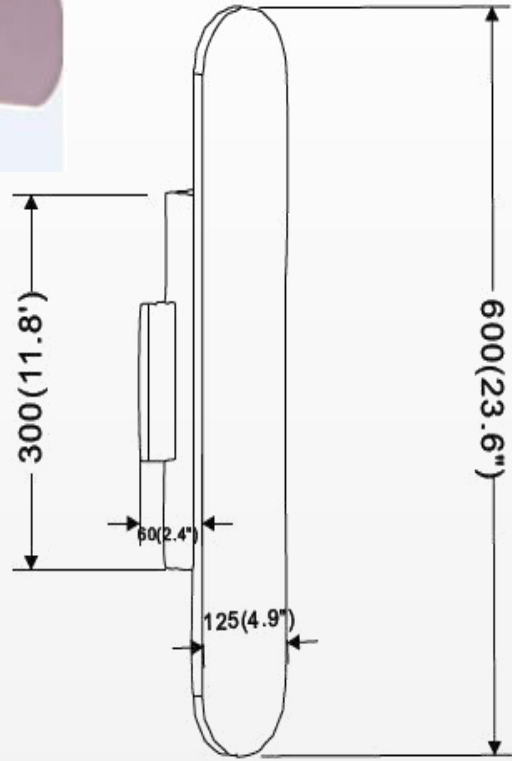

LIGHTING

LED Wall Sconce Lights

SPECIFICATION

- Dimension: 23.6"×2.4"×4.9"
- Wattage: 26W
- Voltage: 120V
- Temp: 3000K
- Lumens: 1300LM
- Dimmable: ELV , DIMMING 5%-100%
- CRI: > 80
- Material : Iron+Aluminum+Acrylic
- Lifespan : 50000hs
- Warranty: 3 years
- Operation temperature : -20°C-40°C