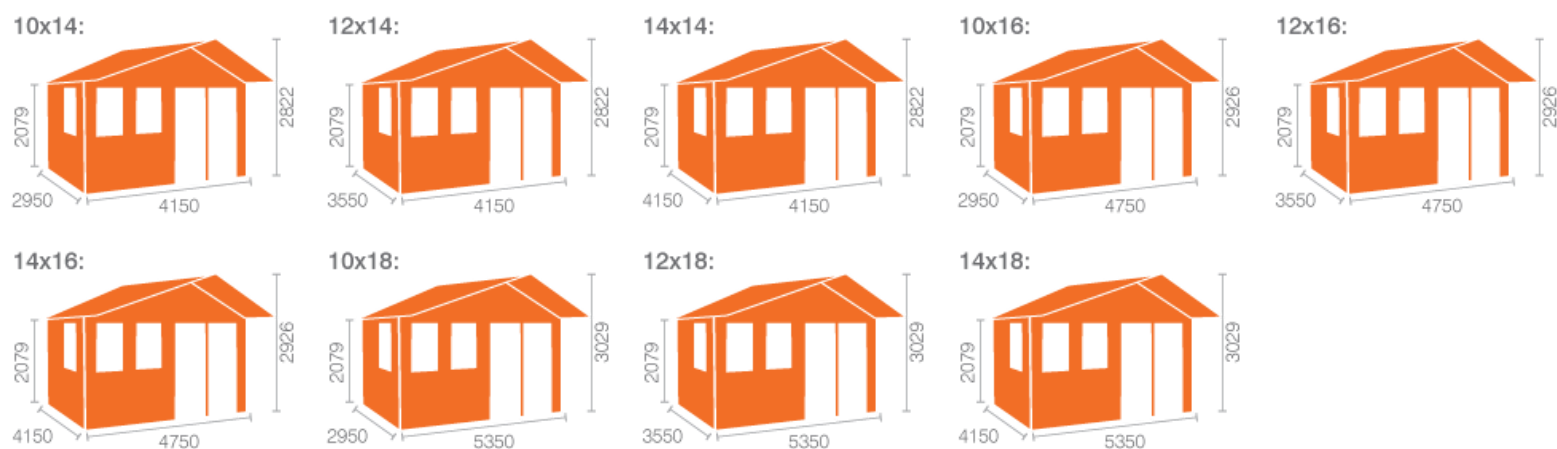

The Zeta | 44mm Log Cabin - Technical Data Sheet

- Superior Grade 44mm Finish Interlocking Logs
- Stylish European Fully Glazed Double Doors
- High Quality Joiner Made Opening Windows
- Heavy Duty 19mm T&G Roof & Floor
- Easy To Assemble Interlock System

Building Dimension	Length	Width	Base Size	Internal Size	External Ridge	External Eaves	Internal Ridge	Internal Eaves	Ext. Size exc. Roof	Ext. Size inc. Roof	No. of Windows	Weight
10x14 Zeta	2950mm	4150mm	2760mm x 3960mm	2672mm x 3872mm	2822mm	2079mm	2610mm	2126mm	2950mm x 4150mm	3650mm x 4350mm	3	1102kgs
12x14 Zeta	3550mm	4150mm	3360mm x 3960mm	3272mm x 3872mm	2822mm	2079mm	2610mm	2126mm	3550mm x 4150mm	4250mm x 4350mm	3	1216kgs
14x14 Zeta	4150mm	4150mm	3960mm x 3960mm	3872mm x 3872mm	2822mm	2079mm	2610mm	2126mm	4150mm x 4150mm	4850mm x 4350mm	3	1330kgs
10x16 Zeta	2950mm	4750mm	2760mm x 4560mm	2672mm x 4472mm	2926mm	2079mm	2714mm	2126mm	2950mm x 4750mm	3650mm x 4950mm	3	1197kgs
12x16 Zeta	3550mm	4750mm	3360mm x 4560mm	3272mm x 4472mm	2926mm	2079mm	2714mm	2126mm	3550mm x 4750mm	4250mm x 4950mm	3	1327kgs
14x16 Zeta	4150mm	4750mm	3960mm x 4560mm	3872mm x 4472mm	2926mm	2079mm	2714mm	2126mm	4150mm x 4750mm	4850mm x 4950mm	3	1446kgs
10x18 Zeta	2950mm	5350mm	2760mm x 5160mm	2672mm x 5072mm	3029mm	2079mm	2817mm	2126mm	2950mm x 5350mm	3650mm x 5550mm	3	1310kgs
12x18 Zeta	3550mm	5350mm	3360mm x 5160mm	3272mm x 5072mm	3029mm	2079mm	2817mm	2126mm	3550mm x 5350mm	4250mm x 5550mm	3	1456kgs
14x18 Zeta	4150mm	5350mm	3960mm x 5160mm	3872mm x 5072mm	3029mm	2079mm	2817mm	2126mm	4150mm x 5350mm	4850mm x 5550mm	3	1585kgs